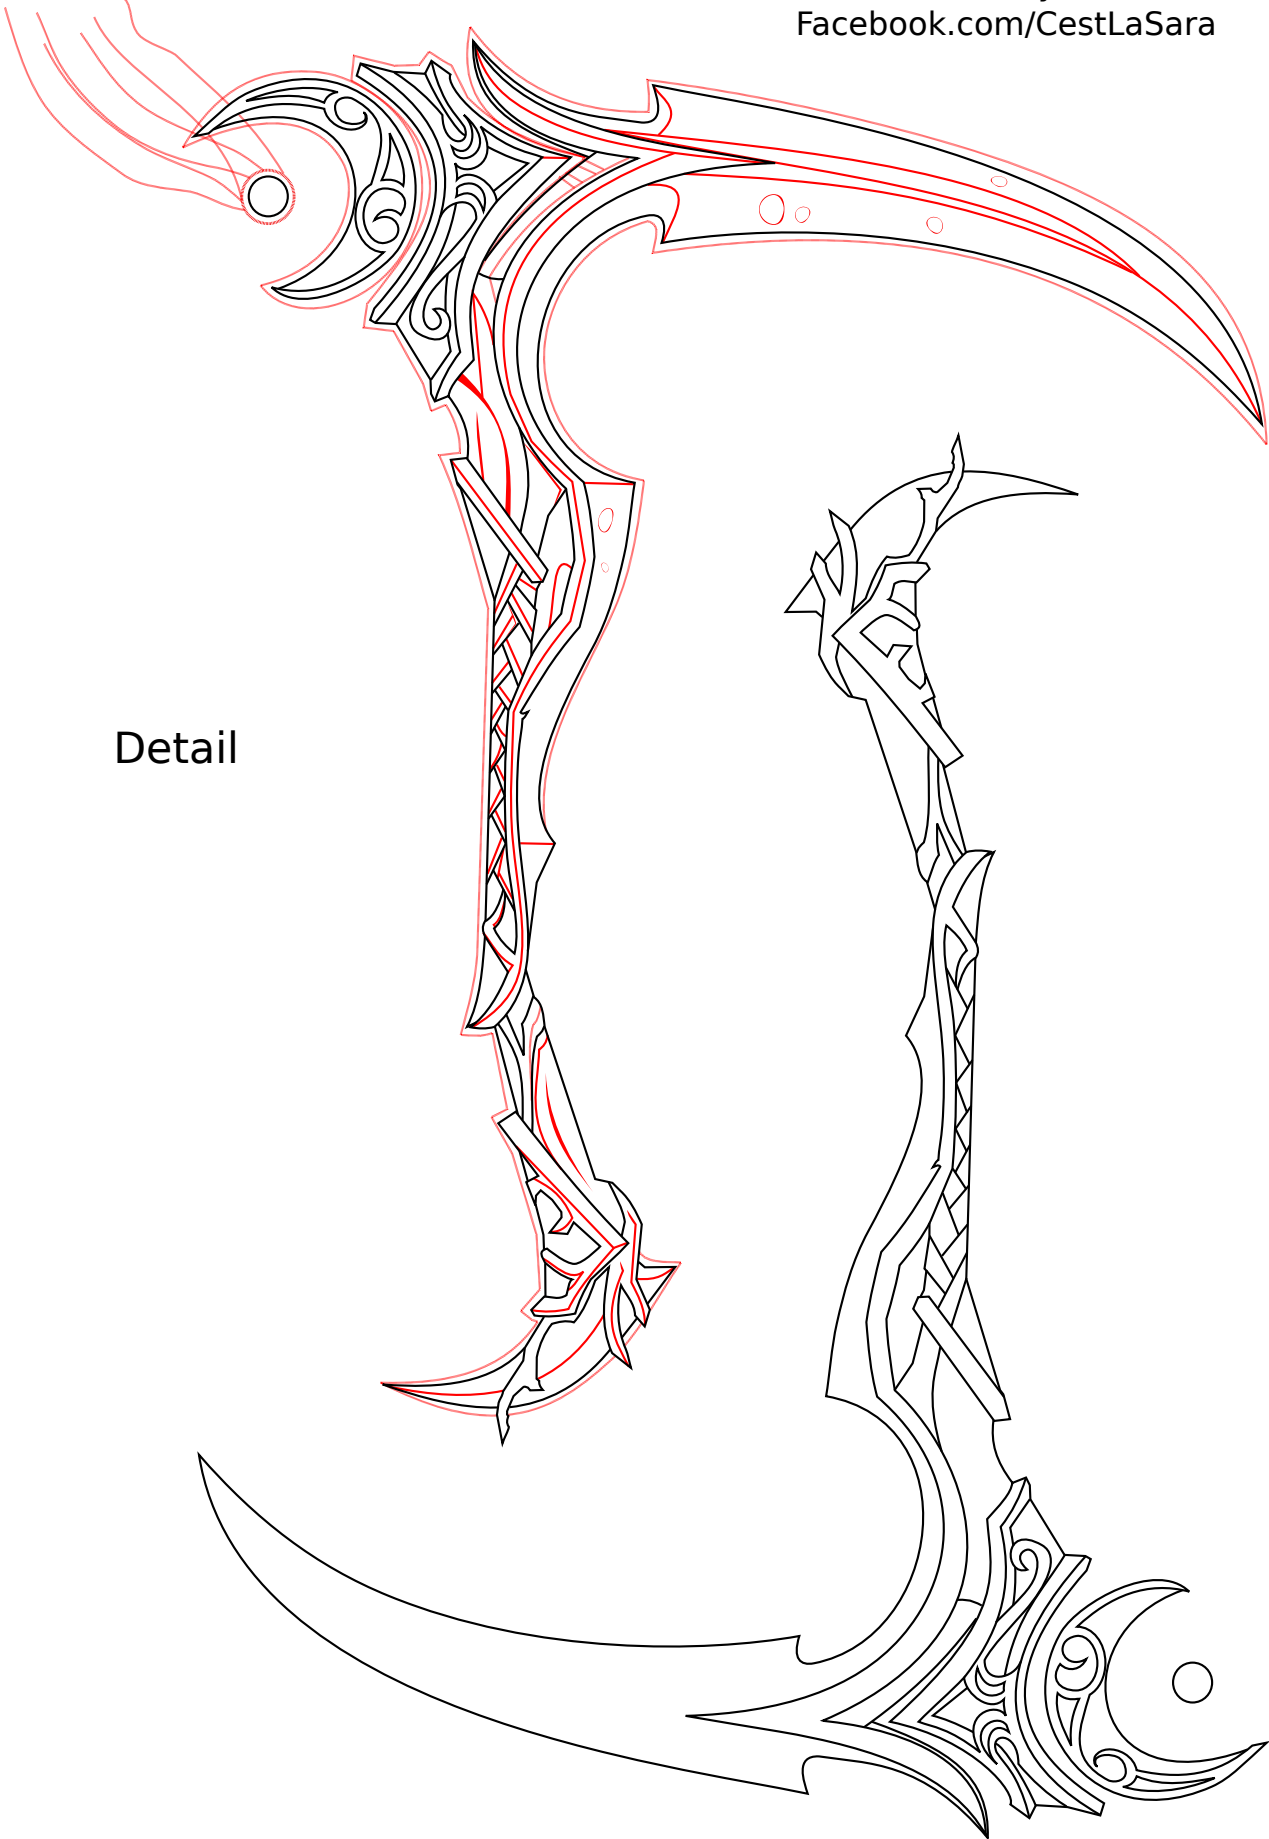

**Scythe of Elune, Envoy of Goldrin**

Vector drawn by Sara McMunn

Facebook.com/CestLaSara

Detail