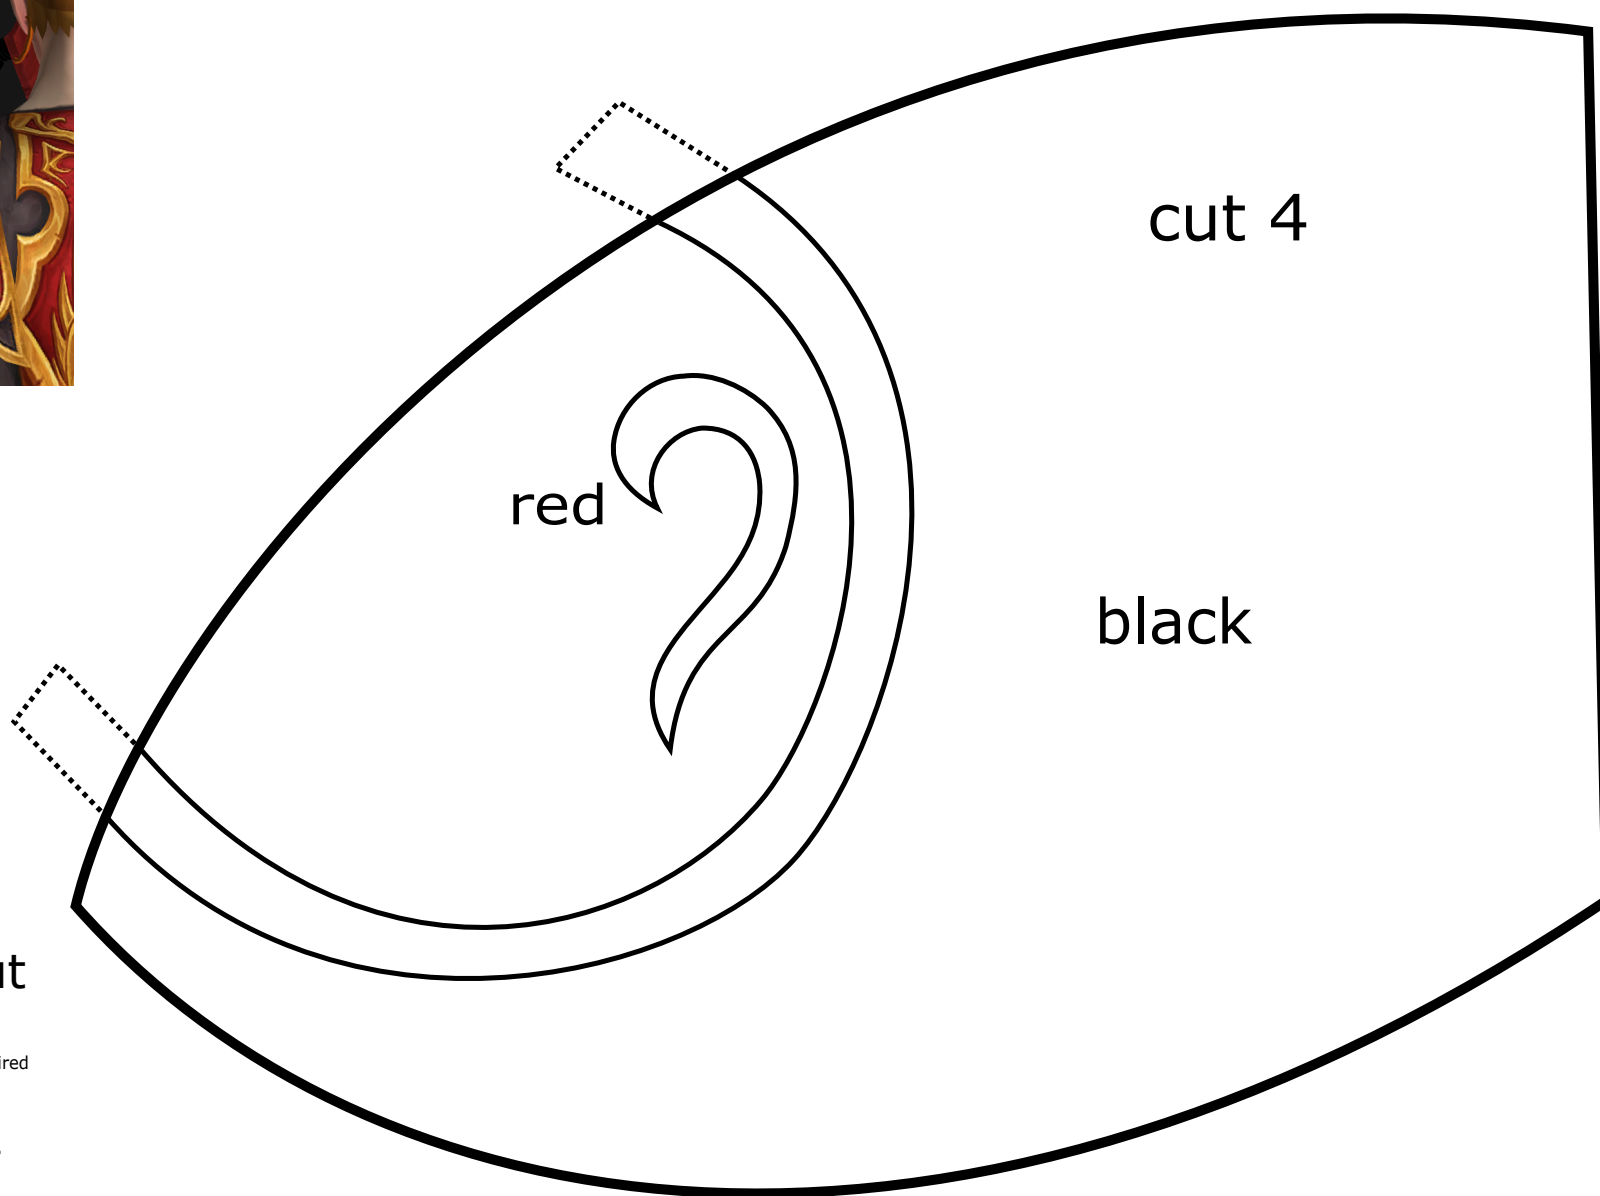

Reference

Shoulders

1:1 Size Printout

- Notes:
- Do NOT select "Fit to Page" when printing
 - No need to scale unless another size is desired
 - Adult size printout

Blood Elf Heritage Armor

Original Reference by Blizzard
Vectors drawn by Sara McMunn

Reference

cut 4

Shoulders 1:1 Size Printout

- Notes:
- Do NOT select "Fit to Page" when printing
 - No need to scale unless another size is desired
 - Adult size printout

Blood Elf Heritage Armor

Original Reference by Blizzard
Vectors drawn by Sara McMunn

CestLaSara

Lasarabande

Reference

Shoulders

1:1 Size Printout

- Notes:
- Do NOT select "Fit to Page" when printing
 - No need to scale unless another size is desired
 - Adult size printout

Blood Elf Heritage Armor