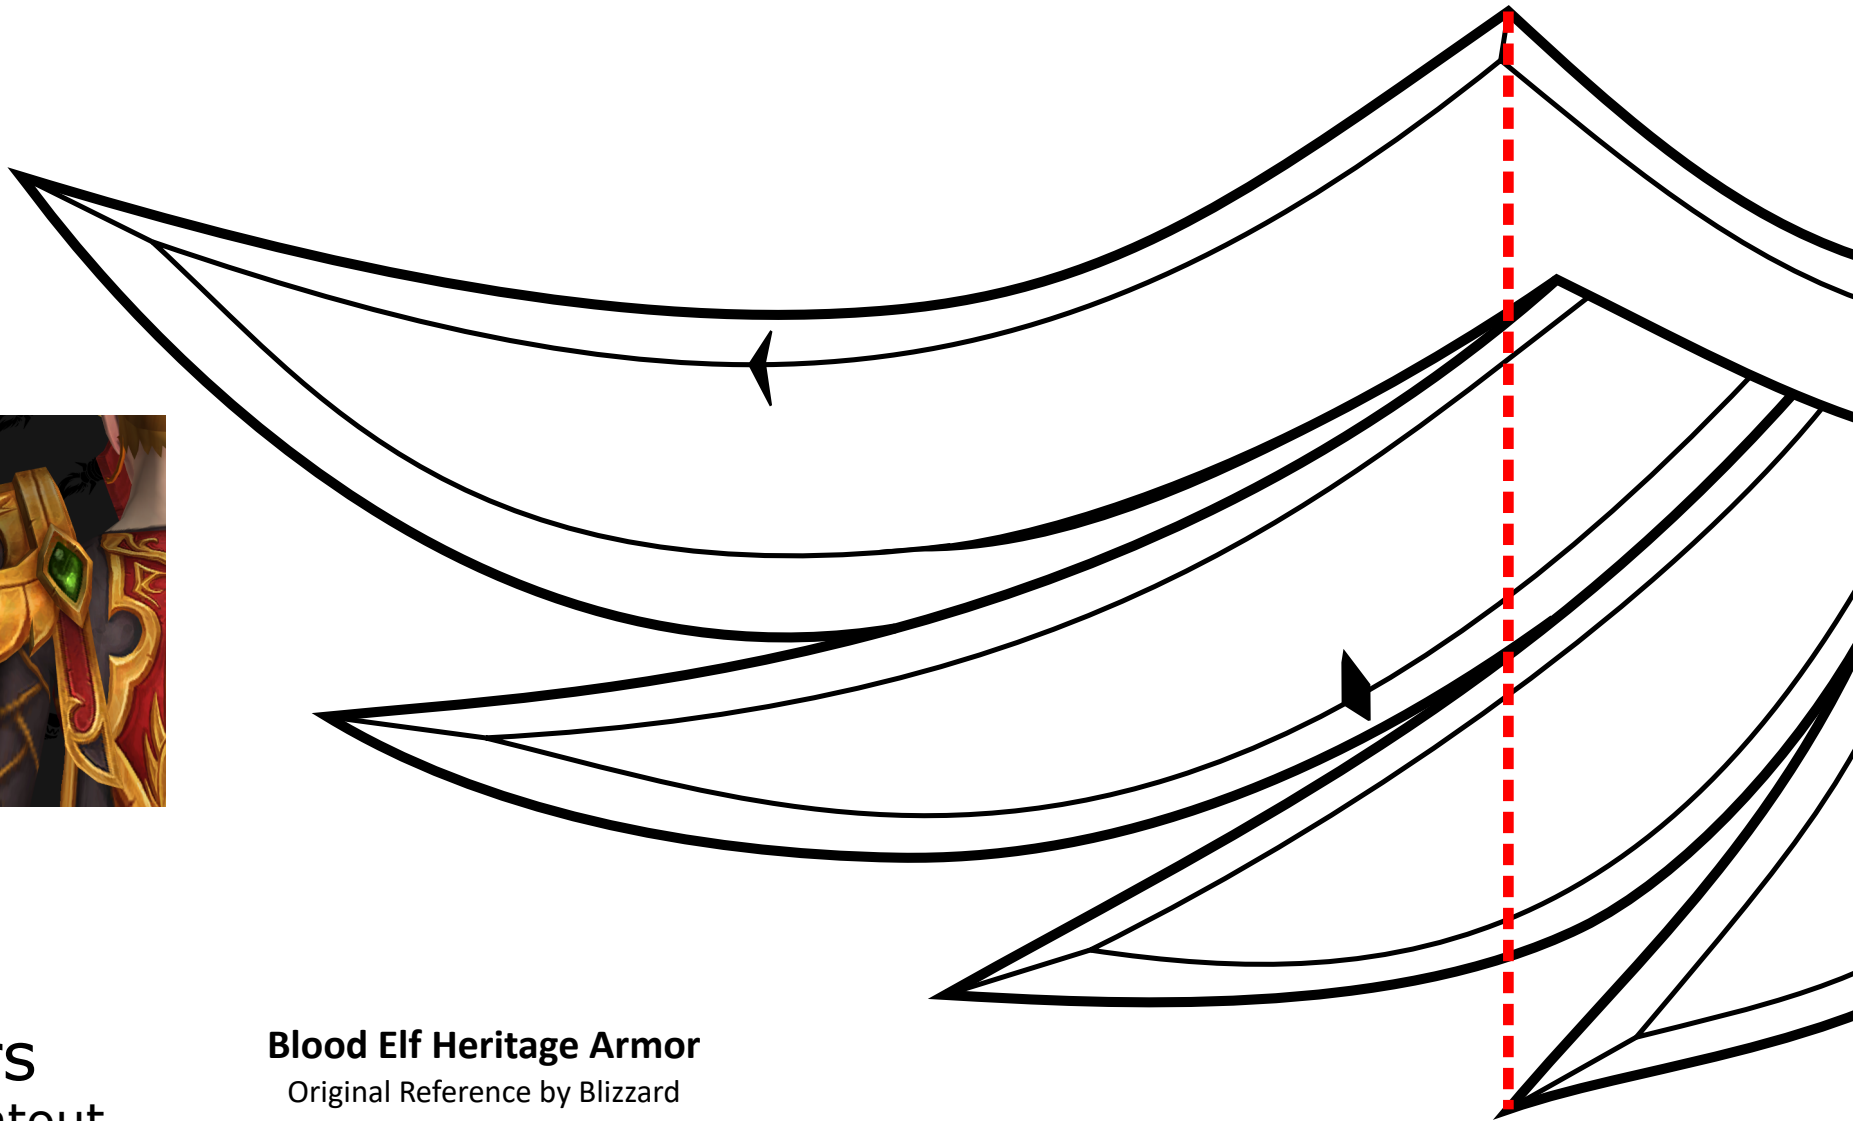

Shoulders

1:1 Size Printout

1. Notes:
2. Do NOT select "Fit to Page" when printing
   - No need to scale unless another size is desired
   - Adult size printout

Blood Elf Heritage Armor

Original Reference by Blizzard
Vectors drawn by Sara McMunn

CestLaSara

Lasarabande