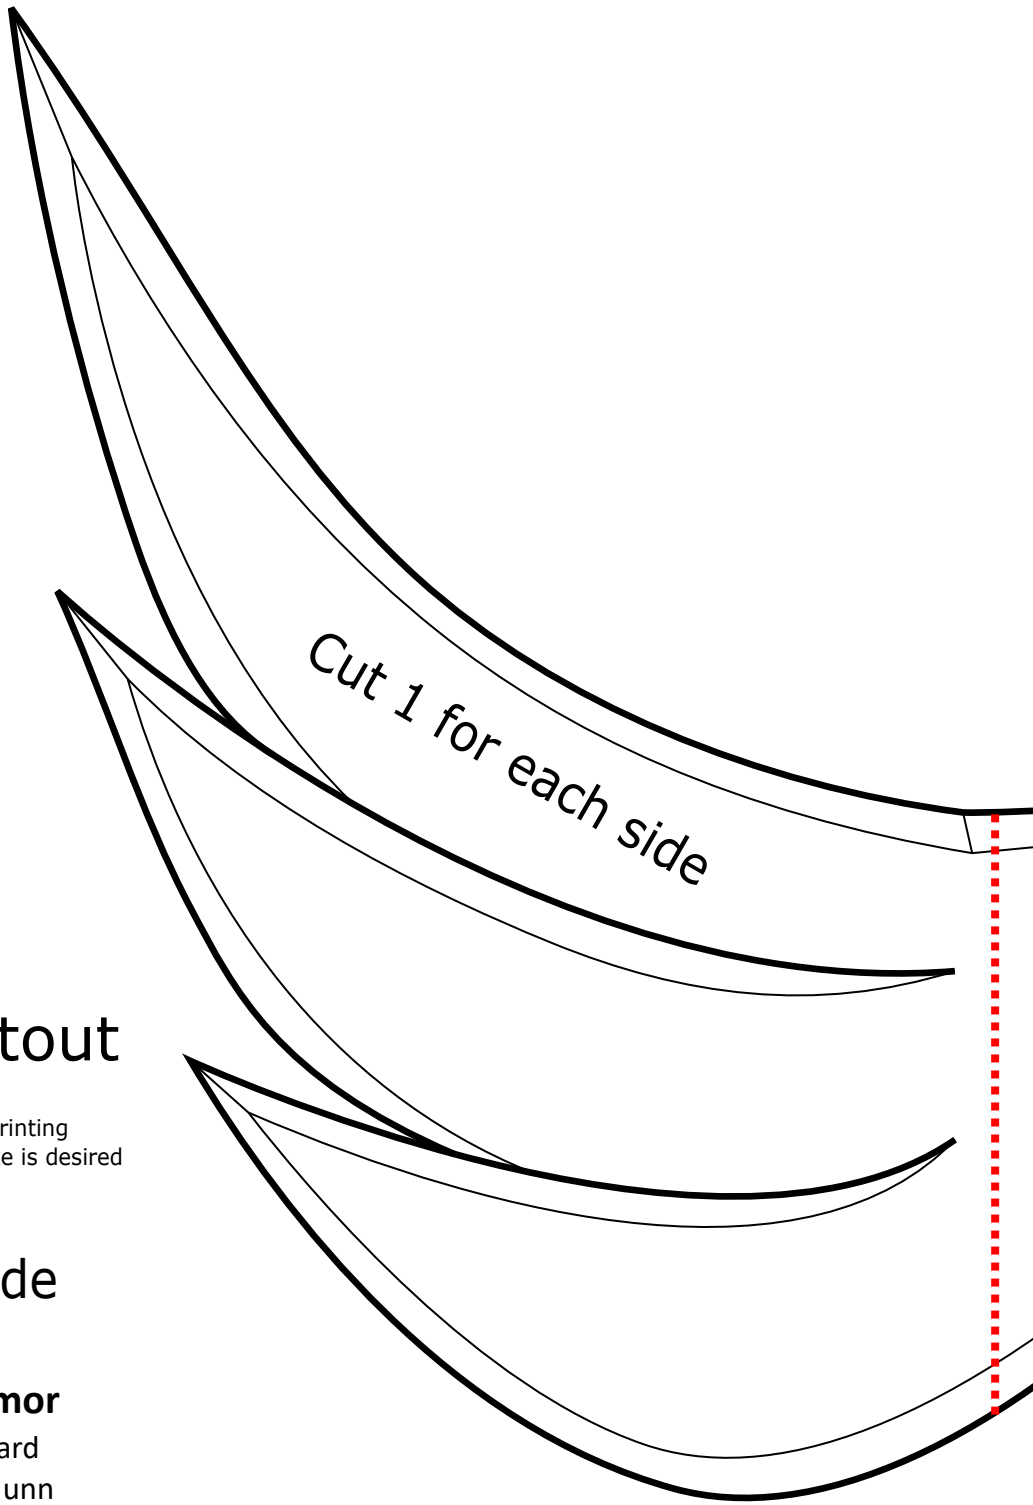

## - Helm - 1:1 Size Printout

Notes:

- Do NOT select "Fit to Page" when printing
- No need to scale unless another size is desired
- Adult size printout

Cut 1 for each side

### **Blood Elf Heritage Armor**

Original Reference by Blizzard

Vectors drawn by Sara McMunn

CestLaSara

Lasarabande

## 1:1 Size Printout

Notes:

- Do NOT select "Fit to Page" when printing
- No need to scale unless another size is desired
- Adult size printout

Cut 1 for each side