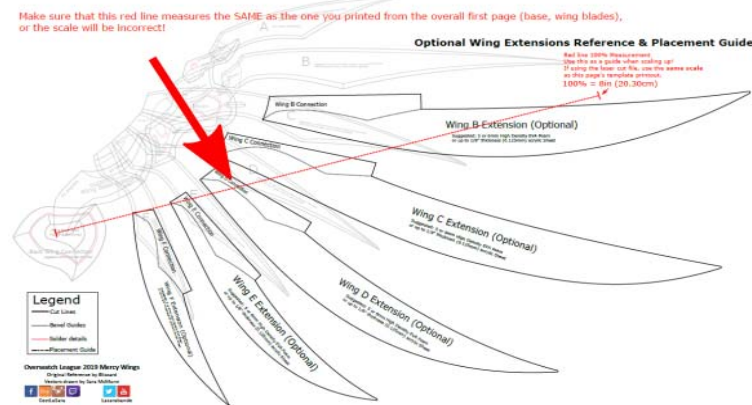

2019 Overwatch League - Atlantic Mercy Wings Print Scale Chart

For use with C'est La Sara Cosplay Patterns Only

For this particular pattern, make sure BOTH pages are using the SAME scale %!!

What percent % should I increase the picture size to when printing? See the green column!

For more tutorials on printing out my patterns to your size, please visit:

www.cestlasara.com

Scale Percent (%)	Wingspan base to tip (inches)	Wingspan base to tip (Feet)	Wingspan base to tip (cm)	Cosplayer Height (Feet, inches)	Cosplayer Height (m)
100	8	0.67	20.32	----	1.28
225	18	1.50	45.72	3'7"	1.09
238	19	1.58	48.26	3'9"	1.15
250	20	1.67	50.80	3'11"	1.22
263	21	1.75	53.34	4'2"	1.28
275	22	1.83	55.88	4'4"	1.34
288	23	1.92	58.42	4'7"	1.4
300	24	2.00	60.96	4'9"	1.46
313	25	2.08	63.50	4'11"	1.52
325	26	2.17	66.04	5'2"	1.58
338	27	2.25	68.58	5'4"	1.64
350	28	2.33	71.12	5'7"	1.7
363	29	2.42	73.66	5'9"	1.76
375	30	2.50	76.20	5'11"	1.82
388	31	2.58	78.74	6'2"	1.88
400	32	2.67	81.28	6'4"	1.94
413	33	2.75	83.82	6'6"	2.01
425	34	2.83	86.36	6'9"	2.07

*Recommended for adult size (Mercy 1:1 scale)

Red line 100% Measurement
 Use this as a guide when scaling up!
 If using the laser cut file, use the **same scale**
 as this page's template printout.
 100% = 8in (20.30cm)

Optional Wing Extensions Reference & Placement Guide

Red line 100% Measurement
 Use this as a guide when scaling up!
 If using the laser cut file, use the **same scale**
 as this page's template printout.
 100% = 8in (20.30cm)