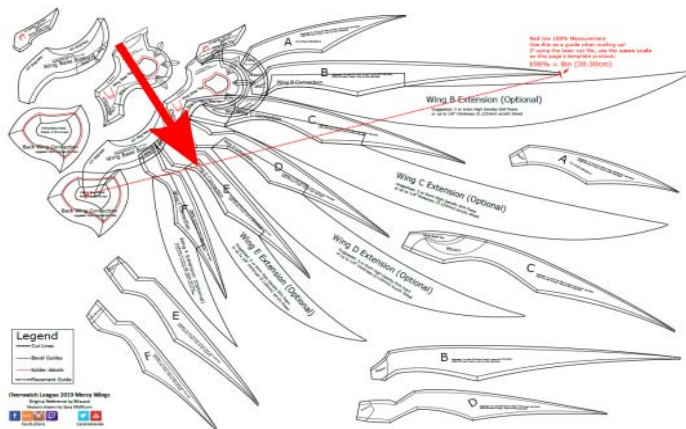

2019 Overwatch League - Atlantic Mercy Wings Print Scale Chart

For use with C'est La Sara Cosplay Patterns Only

For this particular pattern, make sure BOTH pages are using the SAME scale %!!

What percent % should I increase the picture size to when printing? See the green column!

For more tutorials on printing out my patterns to your size, please visit:

www.cestlasara.com

Scale Percent (%)	Wingspan base to tip (inches)	Wingspan base to tip (Feet)	Wingspan base to tip (cm)	Cosplayer Height (Feet, inches)	Cosplayer Height (m)
100	8	0.67	20.32	----	1.28
225	18	1.50	45.72	3'7"	1.09
238	19	1.58	48.26	3'9"	1.15
250	20	1.67	50.80	3'11"	1.22
263	21	1.75	53.34	4'2"	1.28
275	22	1.83	55.88	4'4"	1.34
288	23	1.92	58.42	4'7"	1.4
300	24	2.00	60.96	4'9"	1.46
313	25	2.08	63.50	4'11"	1.52
325	26	2.17	66.04	5'2"	1.58
338	27	2.25	68.58	5'4"	1.64
350	28	2.33	71.12	5'7"	1.7
363	29	2.42	73.66	5'9"	1.76
375	30	2.50	76.20	5'11"	1.82
388	31	2.58	78.74	6'2"	1.88
400	32	2.67	81.28	6'4"	1.94
413	33	2.75	83.82	6'6"	2.01
425	34	2.83	86.36	6'9"	2.07

*Recommended for adult size (Mercy 1:1 scale)

Red line 100% Measurement
 Use this as a guide when scaling up!
 If using the laser cut file, use the **same scale**
 as this page's template printout.
 100% = 8in (20.30cm)

Legend

- Cut Lines
- - - Bevel Guides
- Solder details
- Placement Guide

Overwatch League 2019 Mercy Wings
 Original Reference by Blizzard
 Vectors drawn by Sara McMunn

CestLaSara Lasarabande

Make sure that this red line measures the **SAME** as the one you printed from the overall first page (base, wing blades), or the scale will be incorrect!