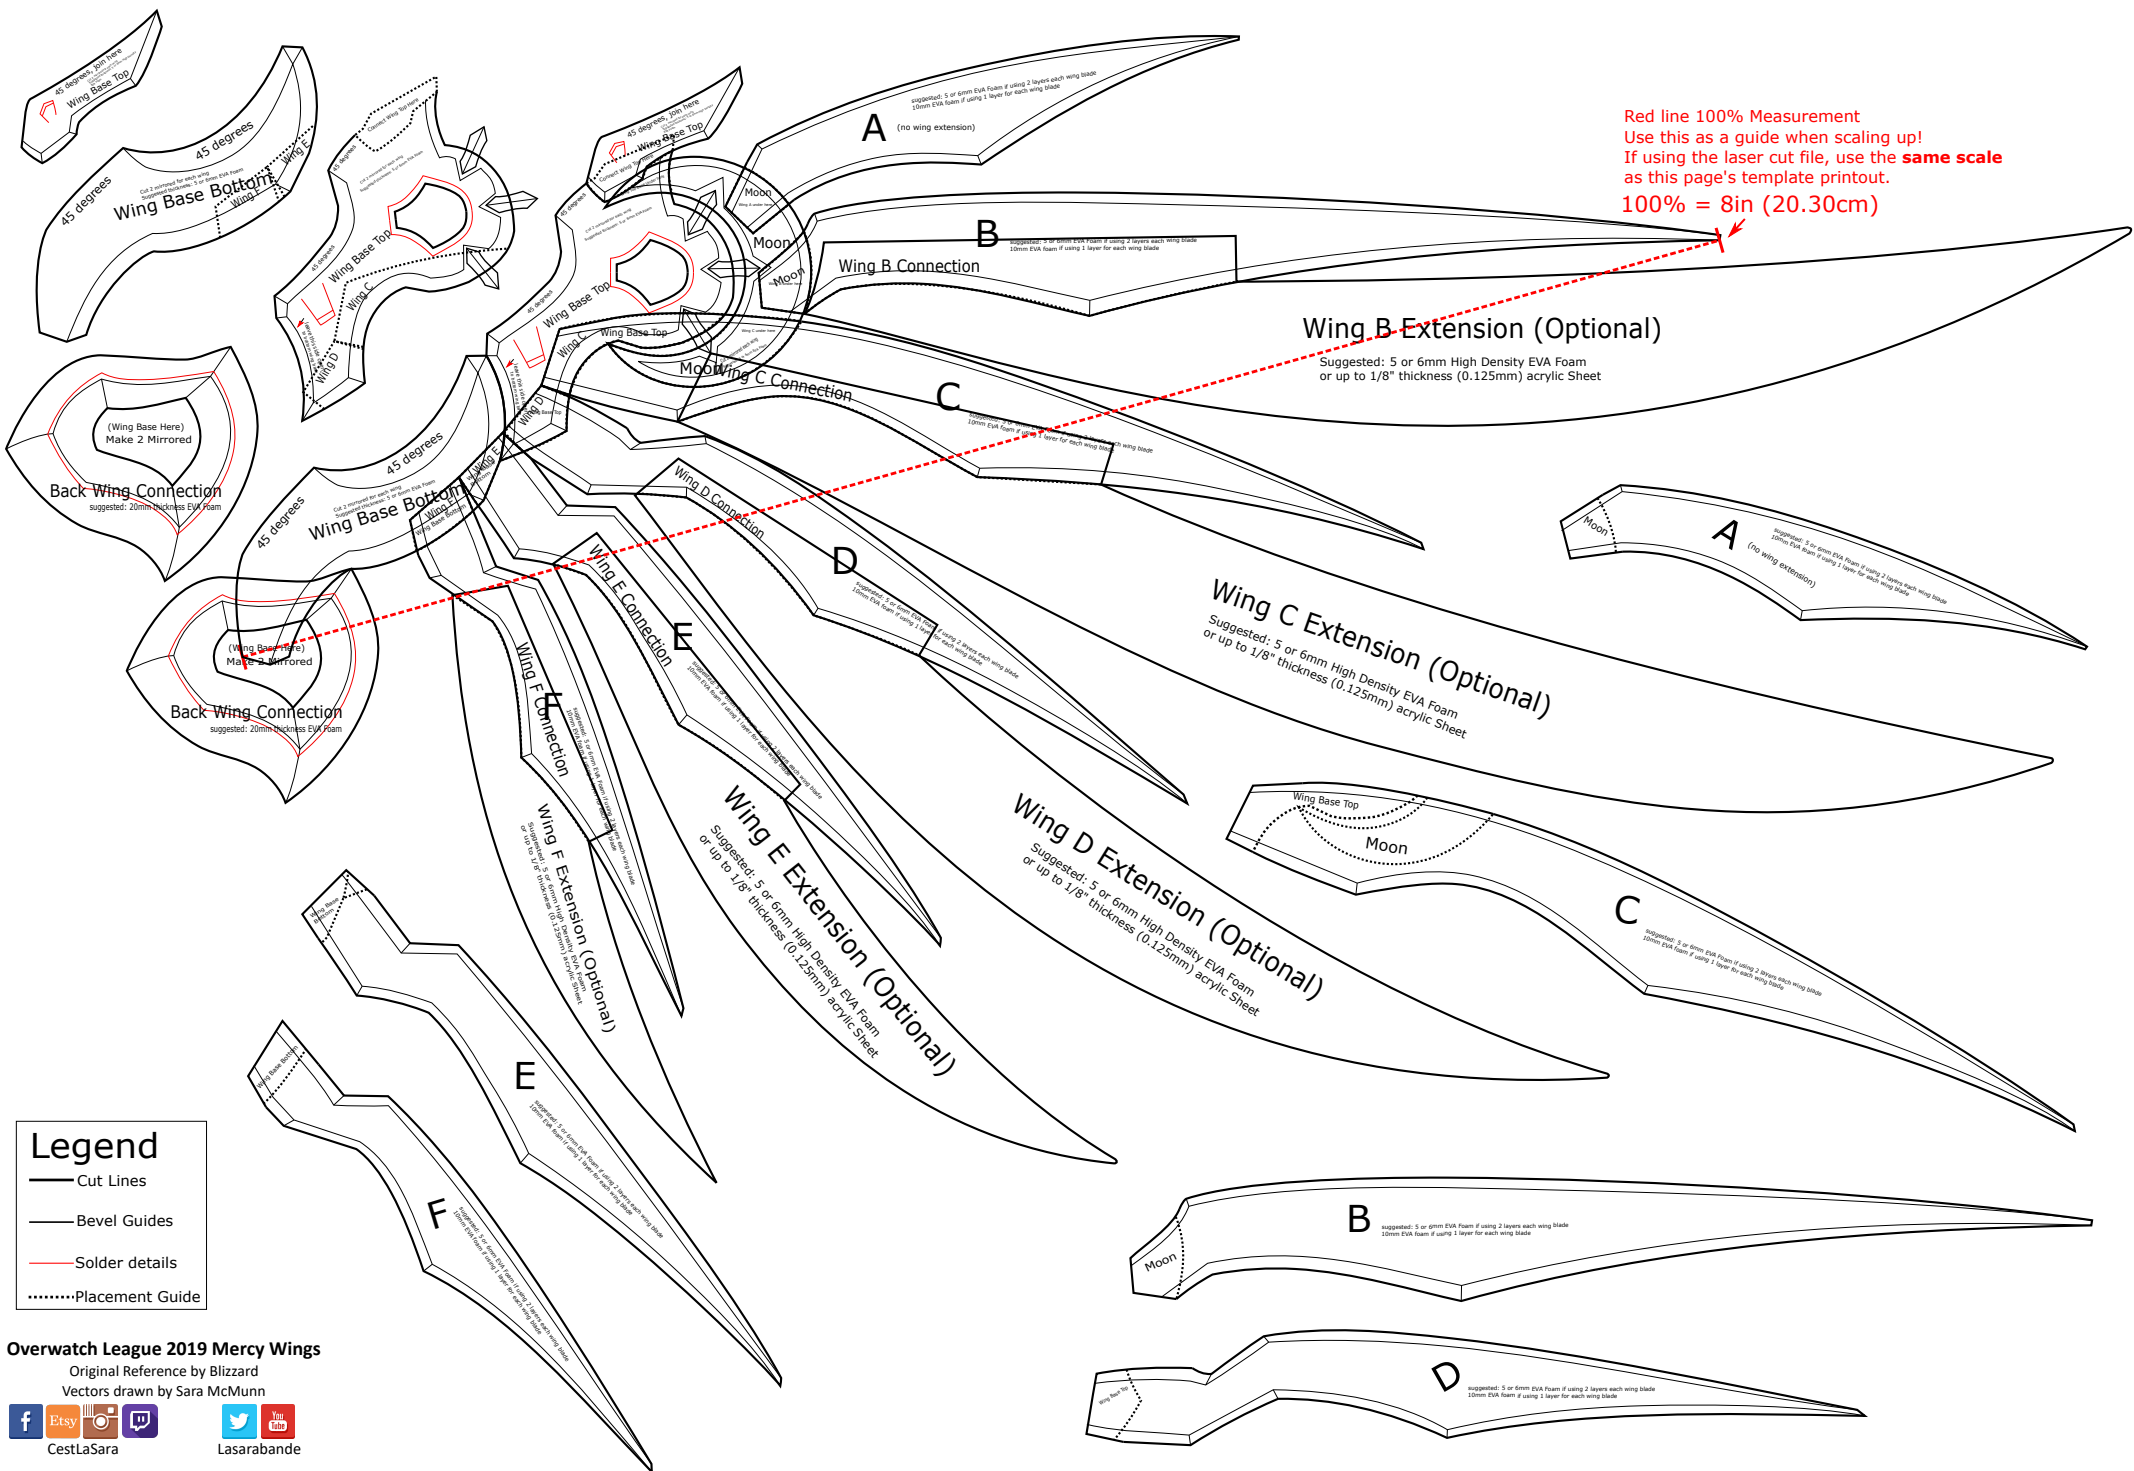

For more tutorials on printing out my patterns to your size, please visit:

www.cestlasara.com

Scale Percent (%)	Wingspan base to tip (inches)	Wingspan base to tip (Feet)	Wingspan base to tip (cm)	Cosplayer Height (Feet, inches)	Cosplayer Height (m)
100	8	0.67	20.32	----	1.28
225	18	1.50	45.72	3'7"	1.09
238	19	1.58	48.26	3'9"	1.15
250	20	1.67	50.80	3'11"	1.22
263	21	1.75	53.34	4'2"	1.28
275	22	1.83	55.88	4'4"	1.34
288	23	1.92	58.42	4'7"	1.4
300	24	2.00	60.96	4'9"	1.46
313	25	2.08	63.50	4'11"	1.52
325	26	2.17	66.04	5'2"	1.58
338	27	2.25	68.58	5'4"	1.64
350	28	2.33	71.12	5'7"	1.7
363	29	2.42	73.66	5'9"	1.76
375	30	2.50	76.20	5'11"	1.82
388	31	2.58	78.74	6'2"	1.88
400	32	2.67	81.28	6'4"	1.94
413	33	2.75	83.82	6'6"	2.01
425	34	2.83	86.36	6'9"	2.07

*Recommended for adult size (Mercy 1:1 scale)

Red line 100% Measurement
 Use this as a guide when scaling up!
 If using the laser cut file, use the **same scale**
 as this page's template printout.
 100% = 8in (20.30cm)

Legend

- Cut Lines
- - - Bevel Guides
- Solder details
- Placement Guide

Overwatch League 2019 Mercy Wings
 Original Reference by Blizzard
 Vectors drawn by Sara McMunn

CestLaSara Lasarabande

Make sure that this red line measures the **SAME** as the one you printed from the overall first page (base, wing blades), or the scale will be incorrect!

Legend

- Cut Lines
- - - Bevel Guides
- Solder details
- Placement Guide

Overwatch League 2019 Mercy Wings

Original Reference by Blizzard
 Vectors drawn by Sara McMunn