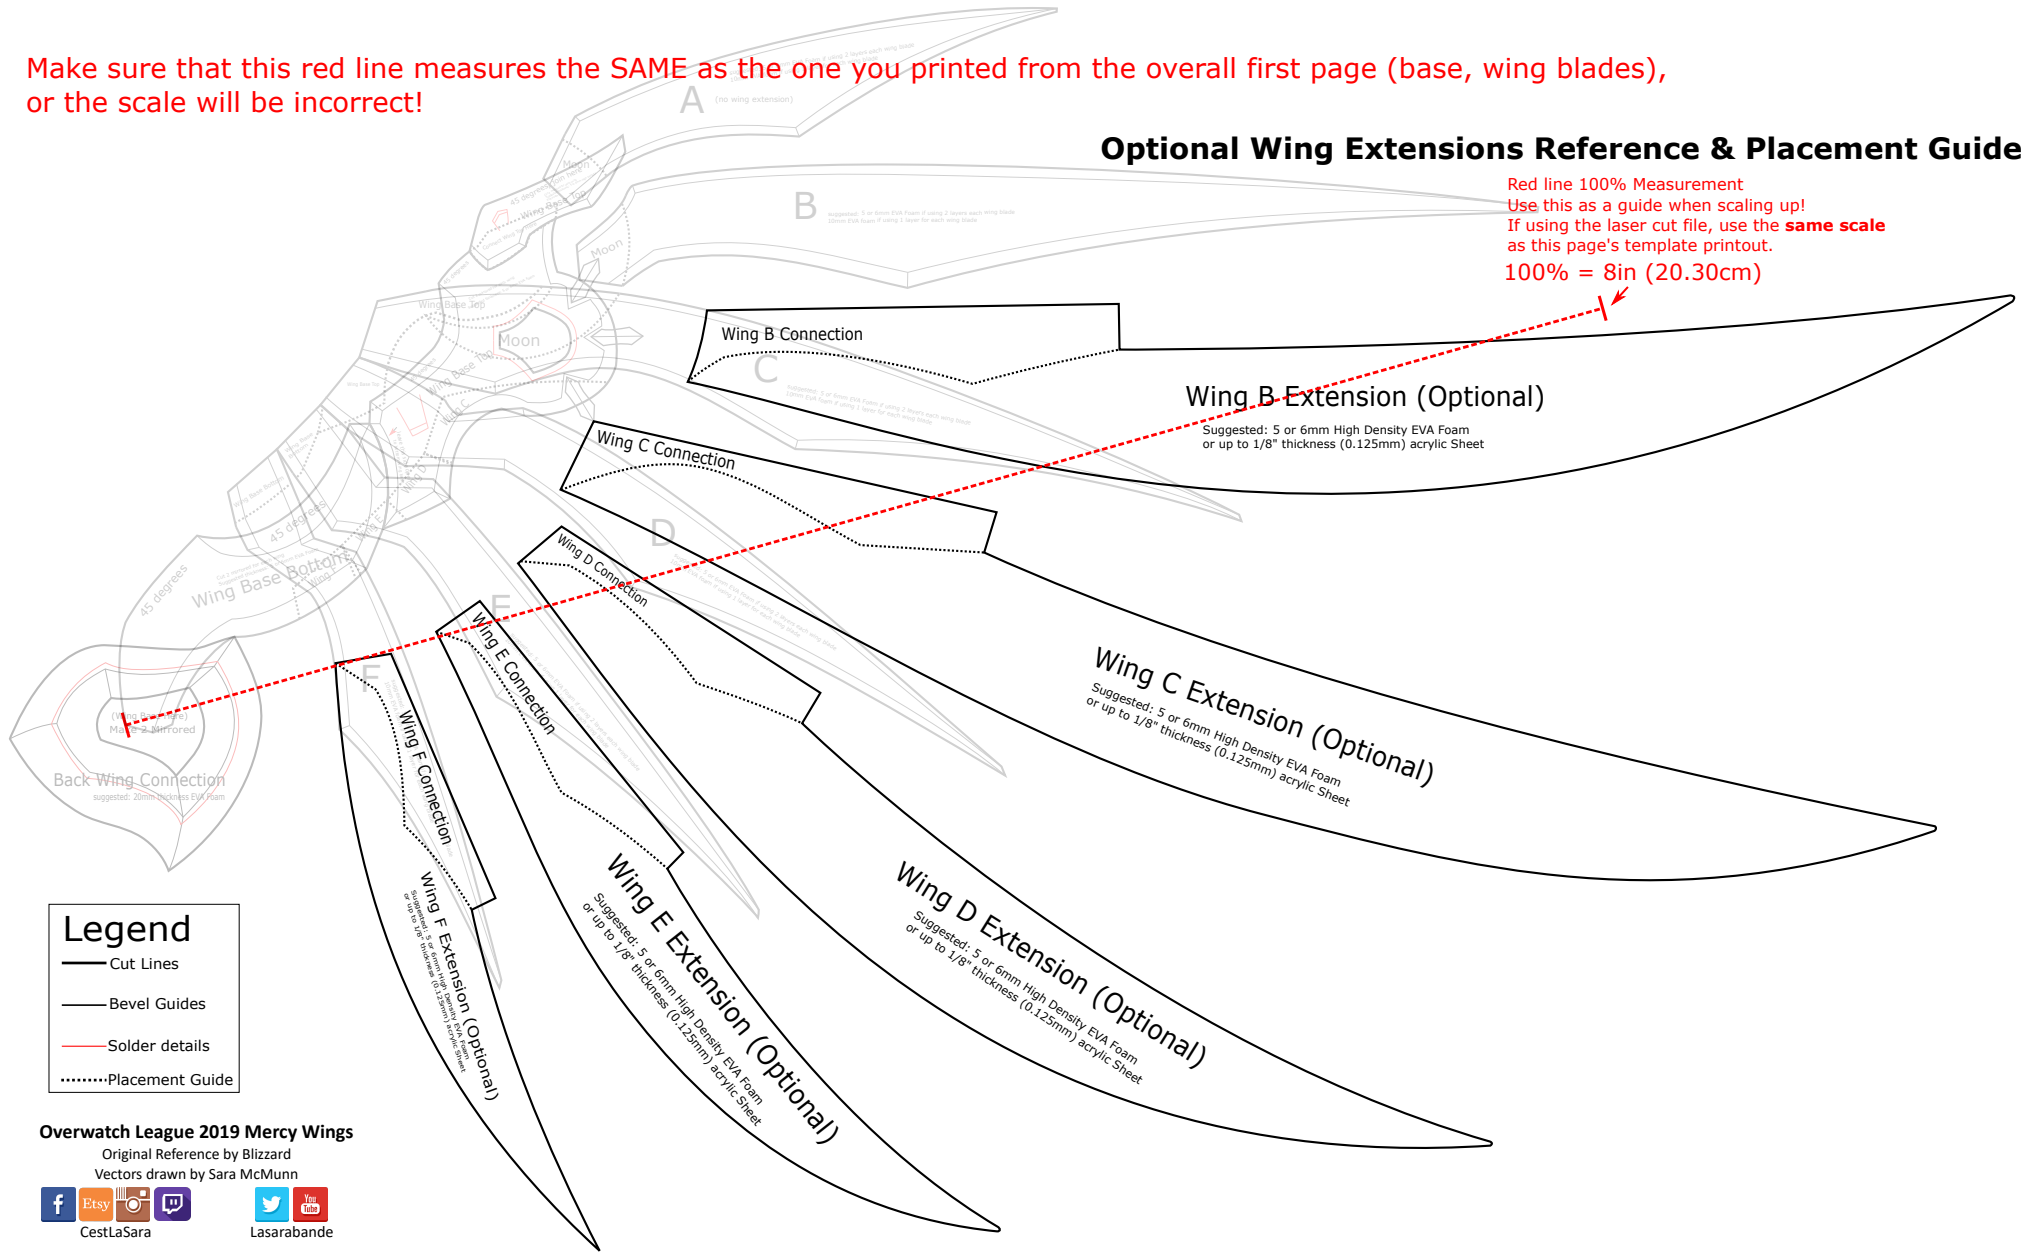

*Recommended for adult size (Mercy 1:1 scale)

Red line 100% Measurement
 Use this as a guide when scaling up!
 If using the laser cut file, use the **same scale**
 as this page's template printout.
 100% = 8in (20.30cm)

Legend

- Cut Lines
- - - Bevel Guides
- Solder details
- Placement Guide

Overwatch League 2019 Mercy Wings
 Original Reference by Blizzard
 Vectors drawn by Sara McMunn

CestLaSara Lasarabande

Make sure that this red line measures the **SAME** as the one you printed from the overall first page (base, wing blades), or the scale will be incorrect!

Optional Wing Extensions Reference & Placement Guide

Red line 100% Measurement
 Use this as a guide when scaling up!
 If using the laser cut file, use the **same scale**
 as this page's template printout.
 100% = 8in (20.30cm)

Legend

- Cut Lines
- - - Bevel Guides
- Solder details
- Placement Guide

Overwatch League 2019 Mercy Wings

Original Reference by Blizzard
 Vectors drawn by Sara McMunn