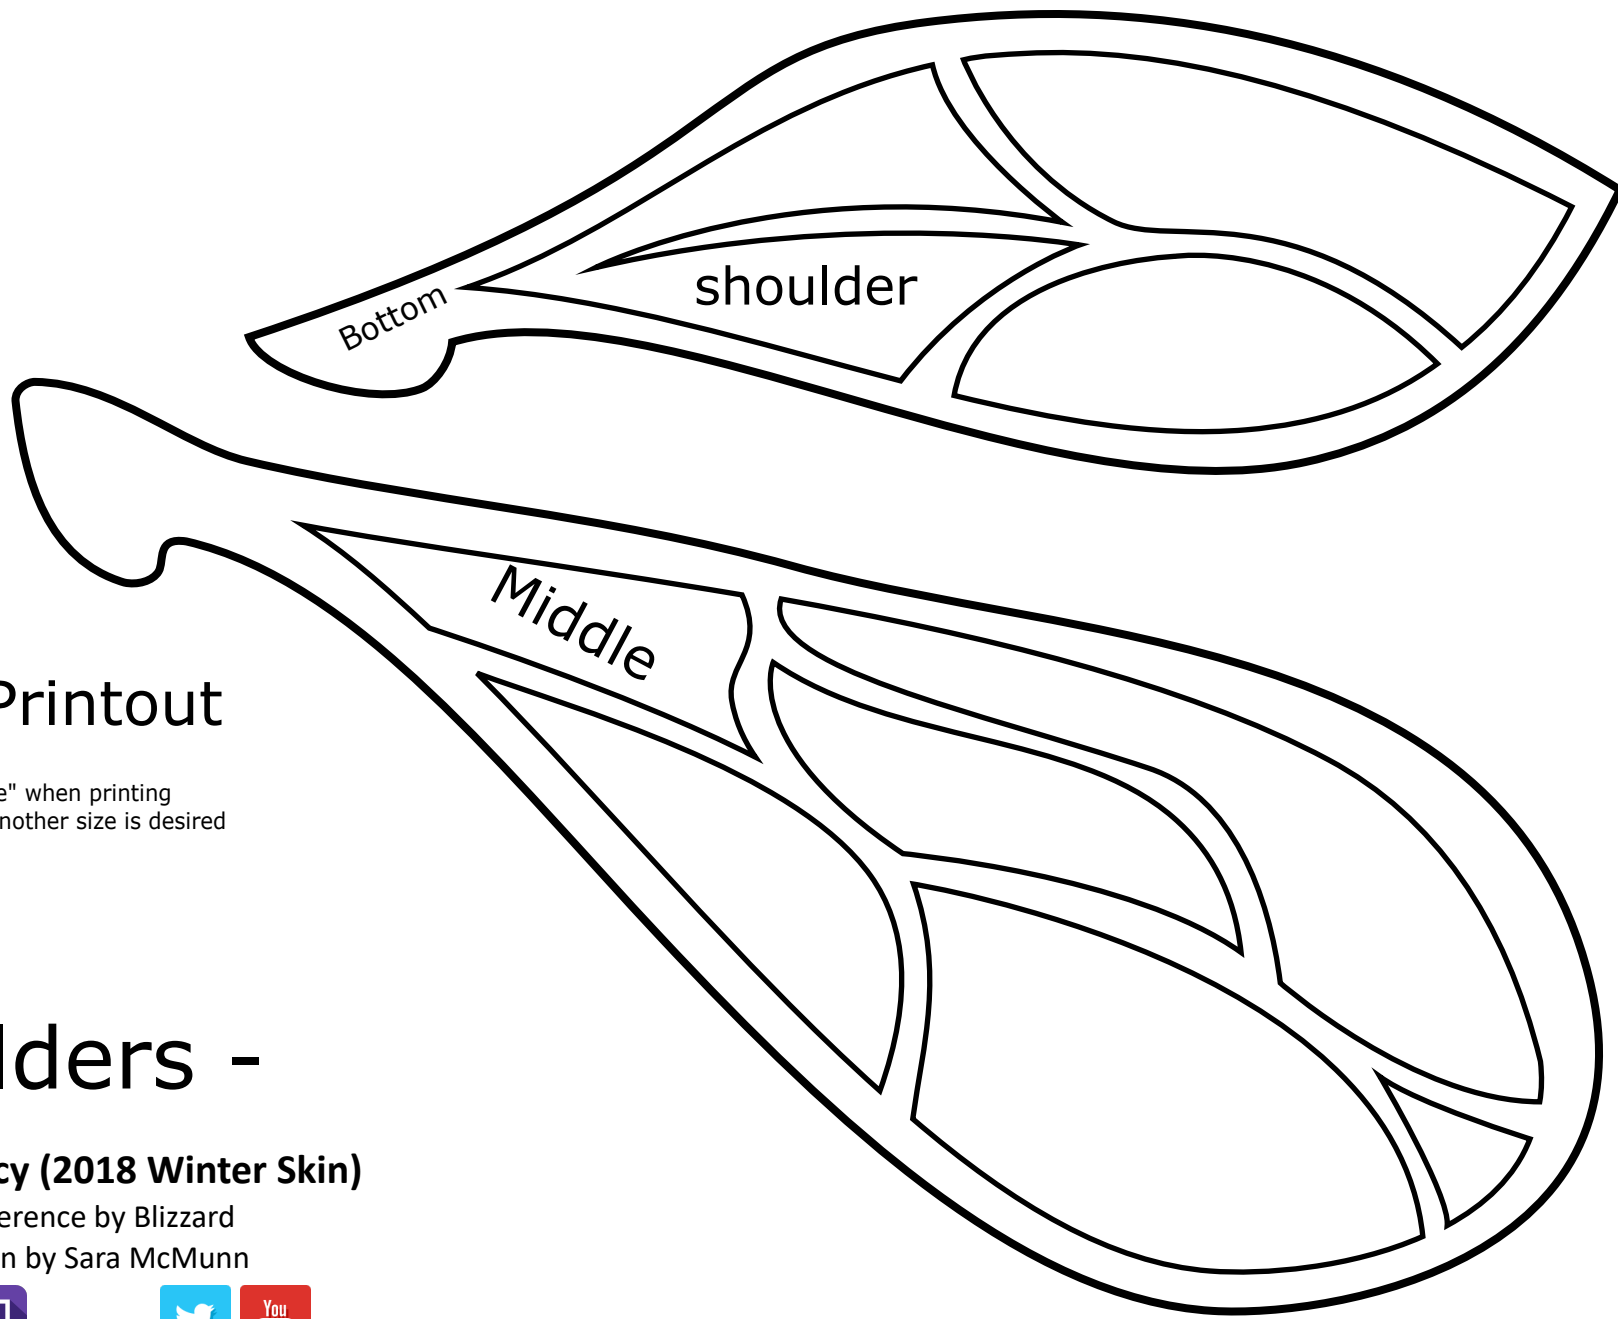

## - Shoulders -

### Sugar Plum Mercy (2018 Winter Skin)

Original Reference by Blizzard

Vectors drawn by Sara McMunn

CestLaSara

Lasarabande