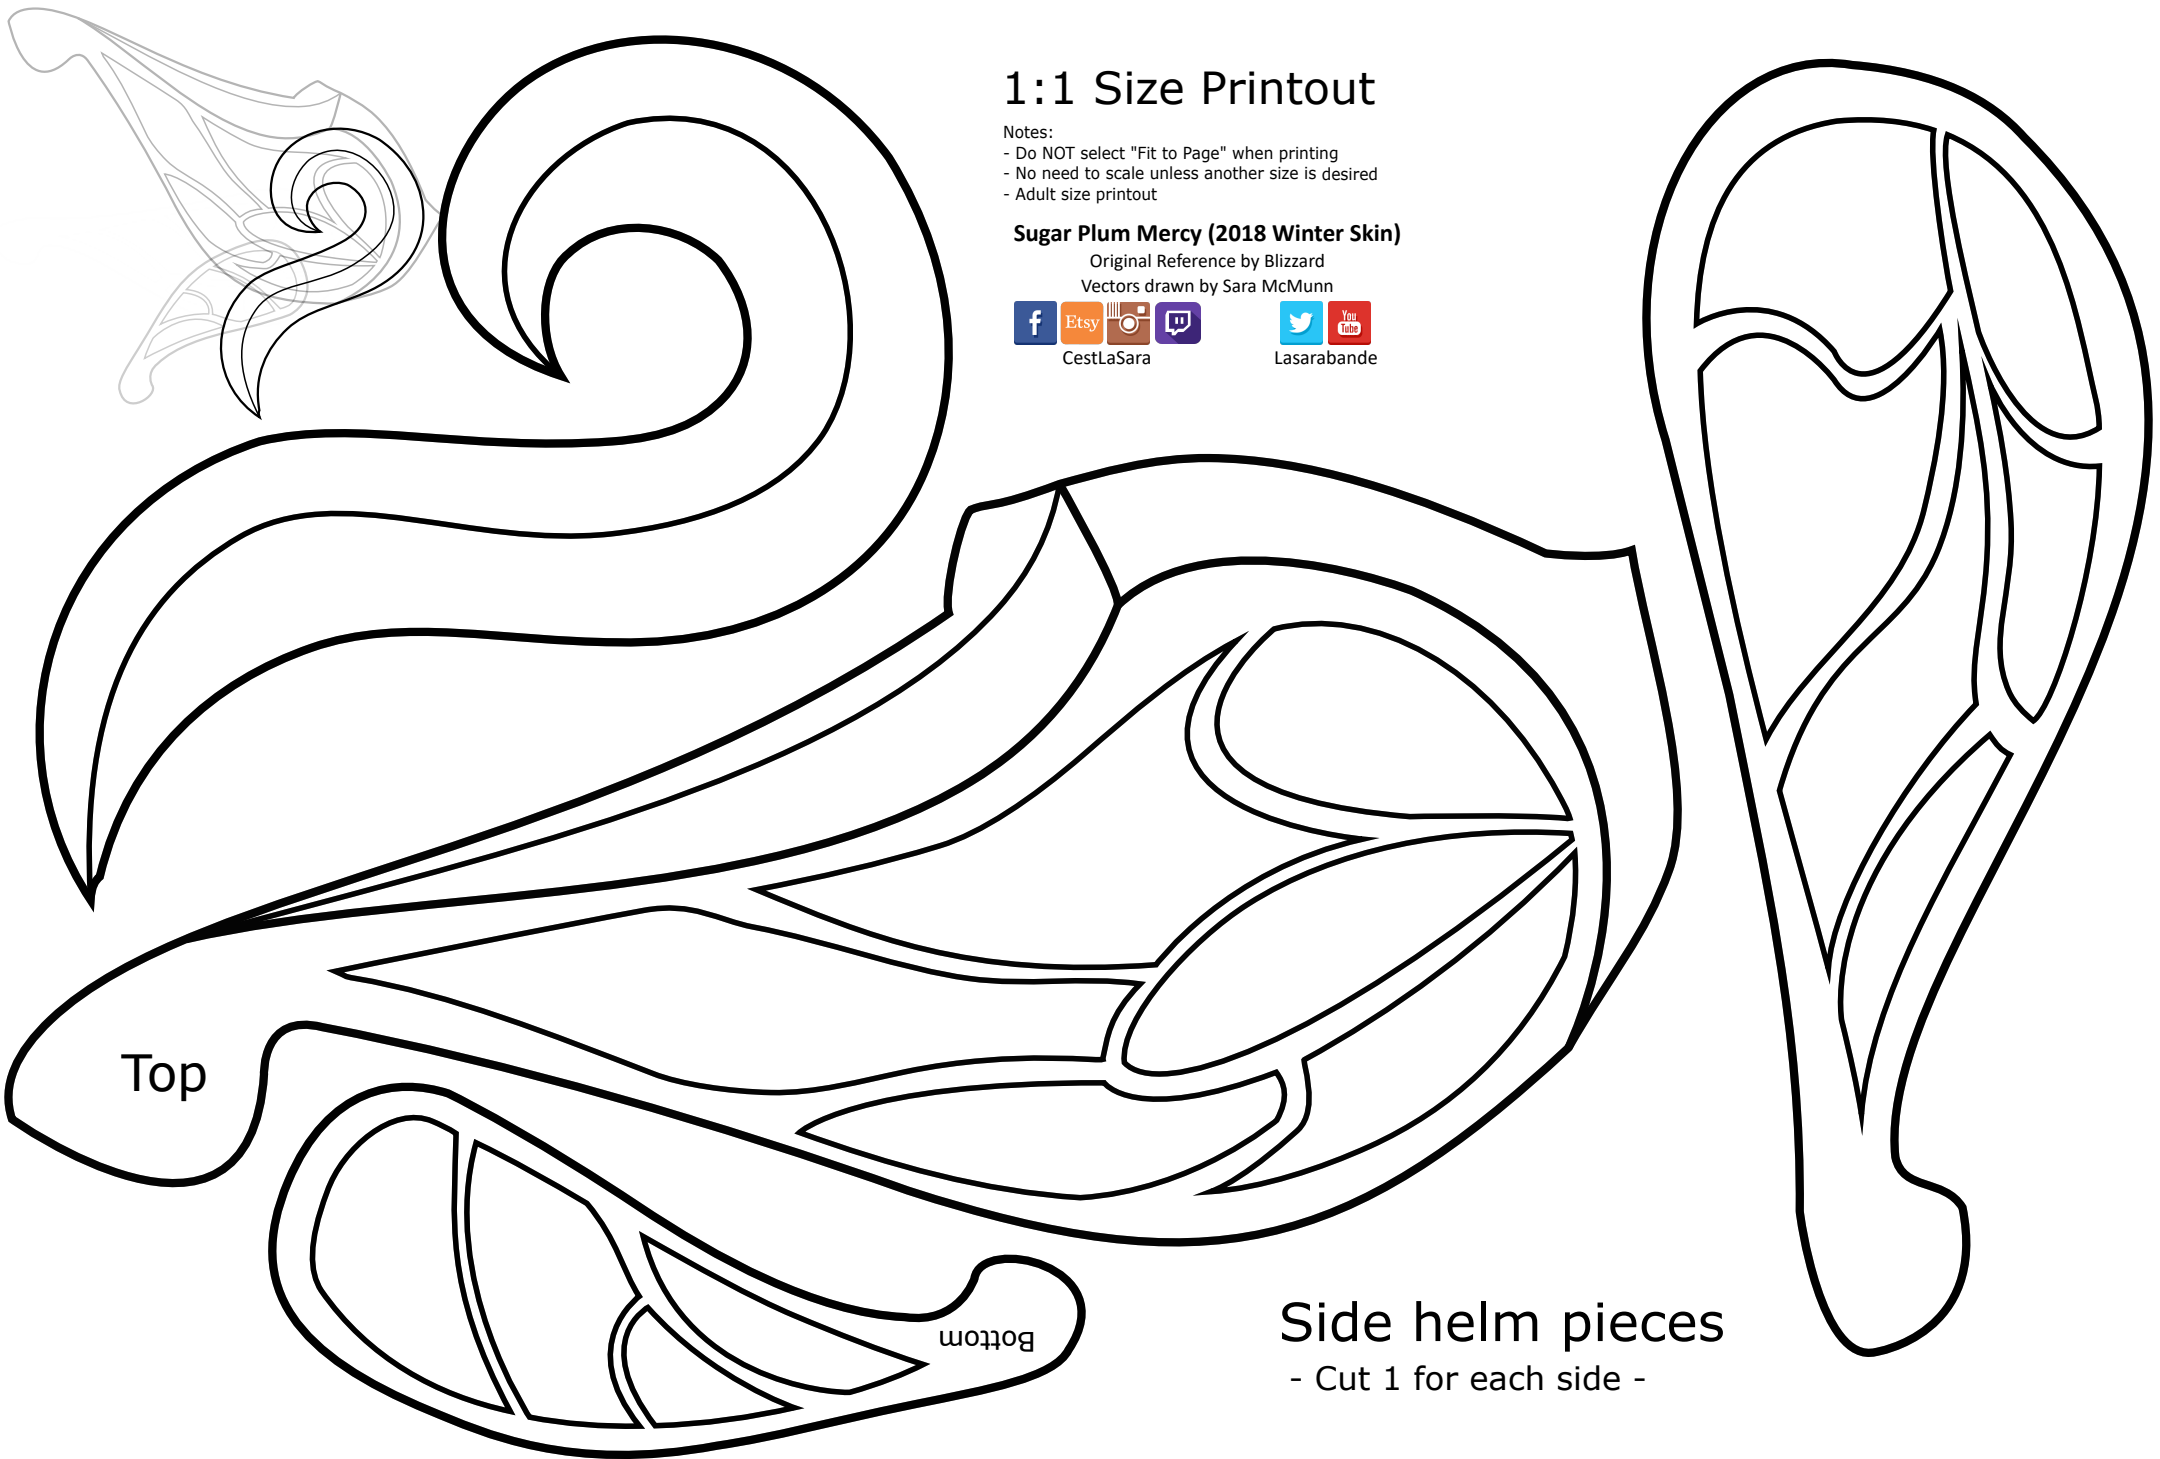

### Sugar Plum Mercy (2018 Winter Skin)

Original Reference by Blizzard  
Vectors drawn by Sara McMunn

# 1:1 Size Printout

Notes:

- Do NOT select "Fit to Page" when printing
- No need to scale unless another size is desired
- Adult size printout

## Sugar Plum Mercy (2018 Winter Skin)

Original Reference by Blizzard

Vectors drawn by Sara McMunn

Top

Bottom