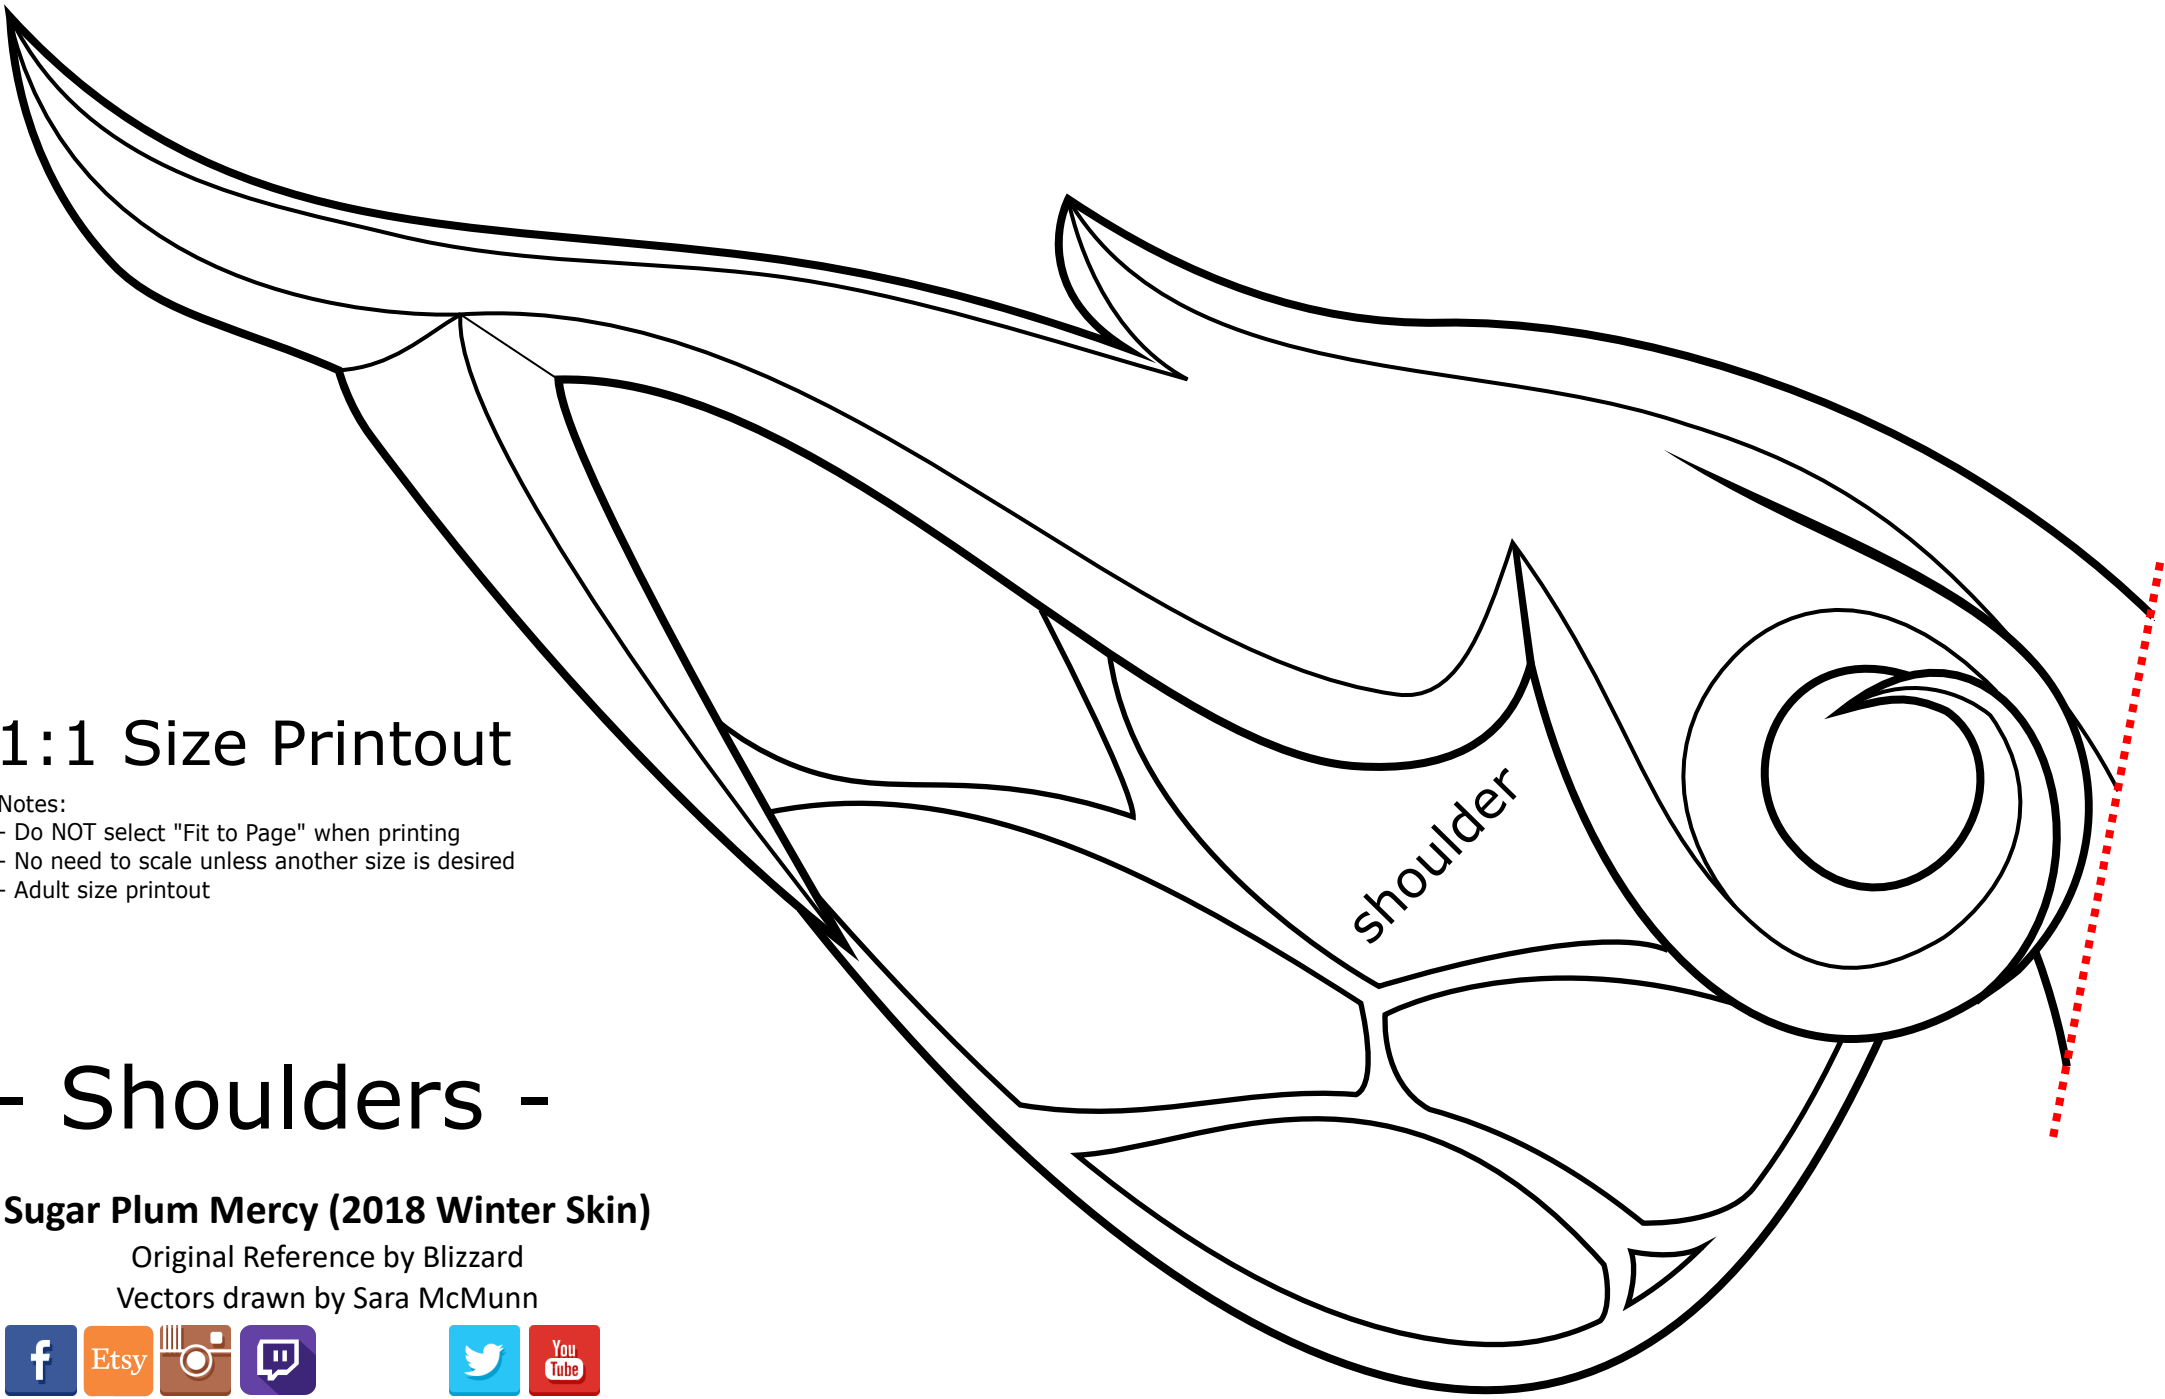

## - Shoulders -

### Sugar Plum Mercy (2018 Winter Skin)

Original Reference by Blizzard

Vectors drawn by Sara McMunn

CestLaSara

Lasarabande