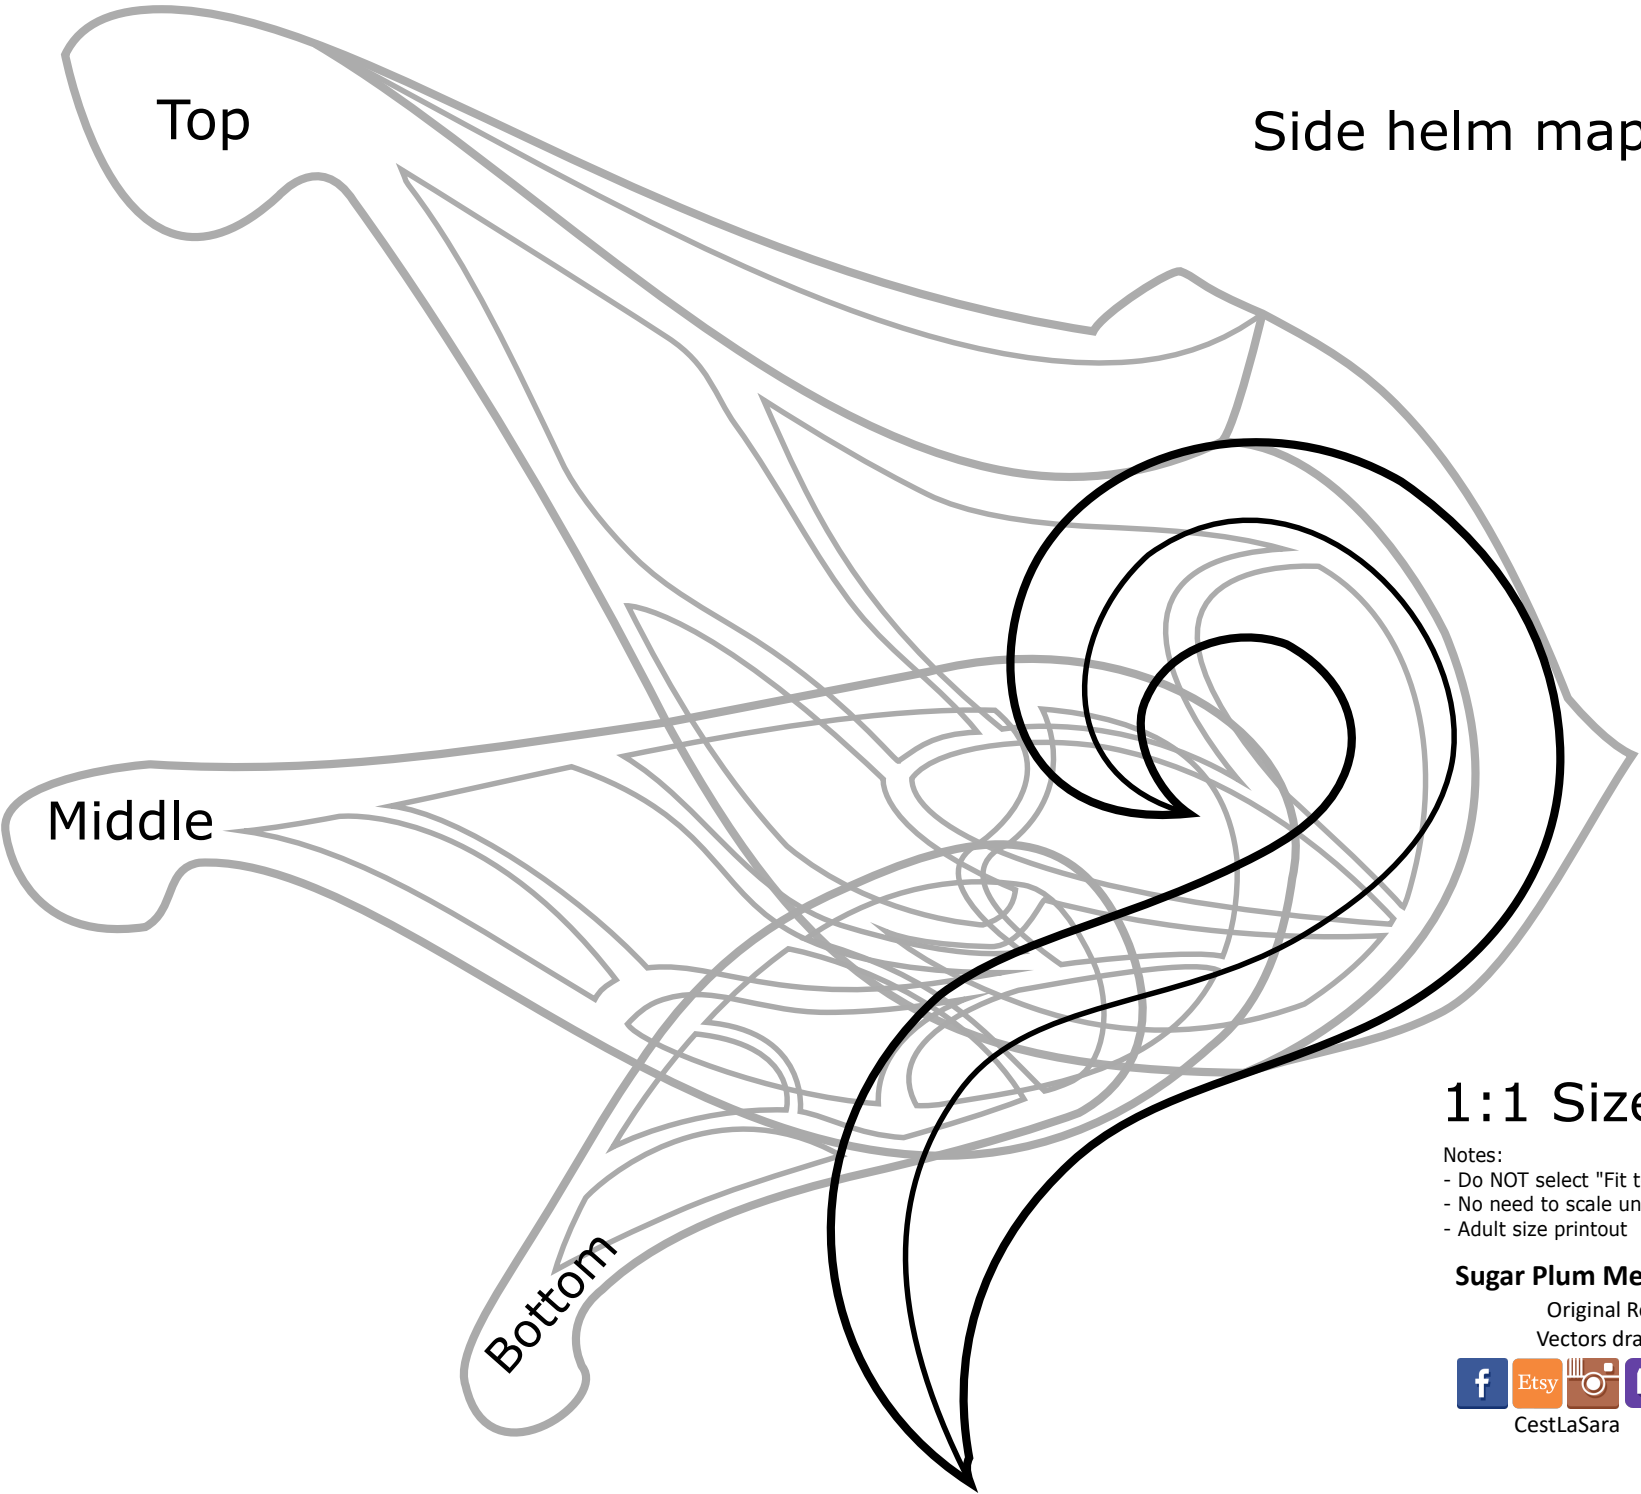

## - Shoulders -

### Sugar Plum Mercy (2018 Winter Skin)

Original Reference by Blizzard

Vectors drawn by Sara McMunn

CestLaSara

Lasarabande

# Side helm map layout

### Sugar Plum Mercy (2018 Winter Skin)

Original Reference by Blizzard  
Vectors drawn by Sara McMunn