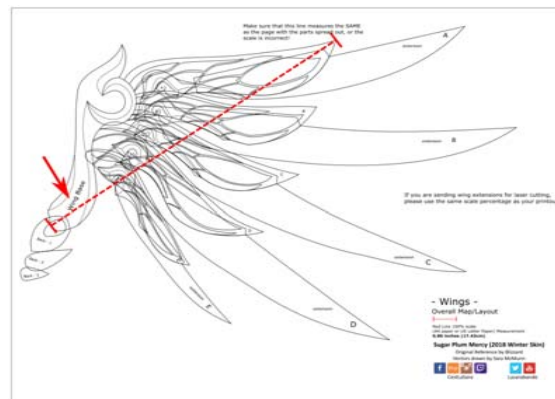

# Sugar Plum Mercy Wings (2018 Legendary Skin) Print Scale Chart

For use with *C'est La Sara Cosplay Patterns Only*

For this particular pattern, make sure BOTH pages are using the SAME scale %!

What percent % should I increase the picture size to when printing? See the green column!

For more tutorials on printing out my patterns to your size, please visit:

[www.cestlasara.com](http://www.cestlasara.com)

Scale Percent (%)	Wingspan base to tip (inches)	Wingspan base to tip (Feet)	Wingspan base to tip (cm)	Cosplayer Height (Feet, inches)	Cosplayer Height (m)
100	6.86	0.57	17.42	----	1.28
262	18	1.50	45.72	3'7"	1.09
277	19	1.58	48.26	3'9"	1.15
292	20	1.67	50.80	3'11"	1.22
306	21	1.75	53.34	4'2"	1.28
321	22	1.83	55.88	4'4"	1.34
335	23	1.92	58.42	4'7"	1.4
350	24	2.00	60.96	4'9"	1.46
364	25	2.08	63.50	4'11"	1.52
379	26	2.17	66.04	5'2"	1.58
394	27	2.25	68.58	5'4"	1.64
408	28	2.33	71.12	5'7"	1.7
423	29	2.42	73.66	5'9"	1.76
437	30	2.50	76.20	5'11"	1.82
452	31	2.58	78.74	6'2"	1.88
466	32	2.67	81.28	6'4"	1.94
481	33	2.75	83.82	6'6"	2.01
496	34	2.83	86.36	6'9"	2.07

\*Recommended for adult size (Mercy 1:1 scale)

Make sure that this line measures the SAME as the page with the parts spread out, or the scale is incorrect!

If you are sending wing extensions for laser cutting, please use the same scale percentage as your printout!

### - Wings - Wing Parts - Separated

Red Line 100% scale  
(A4 paper or US Letter Paper) Measurement  
**6.86 inches (17.43cm)**