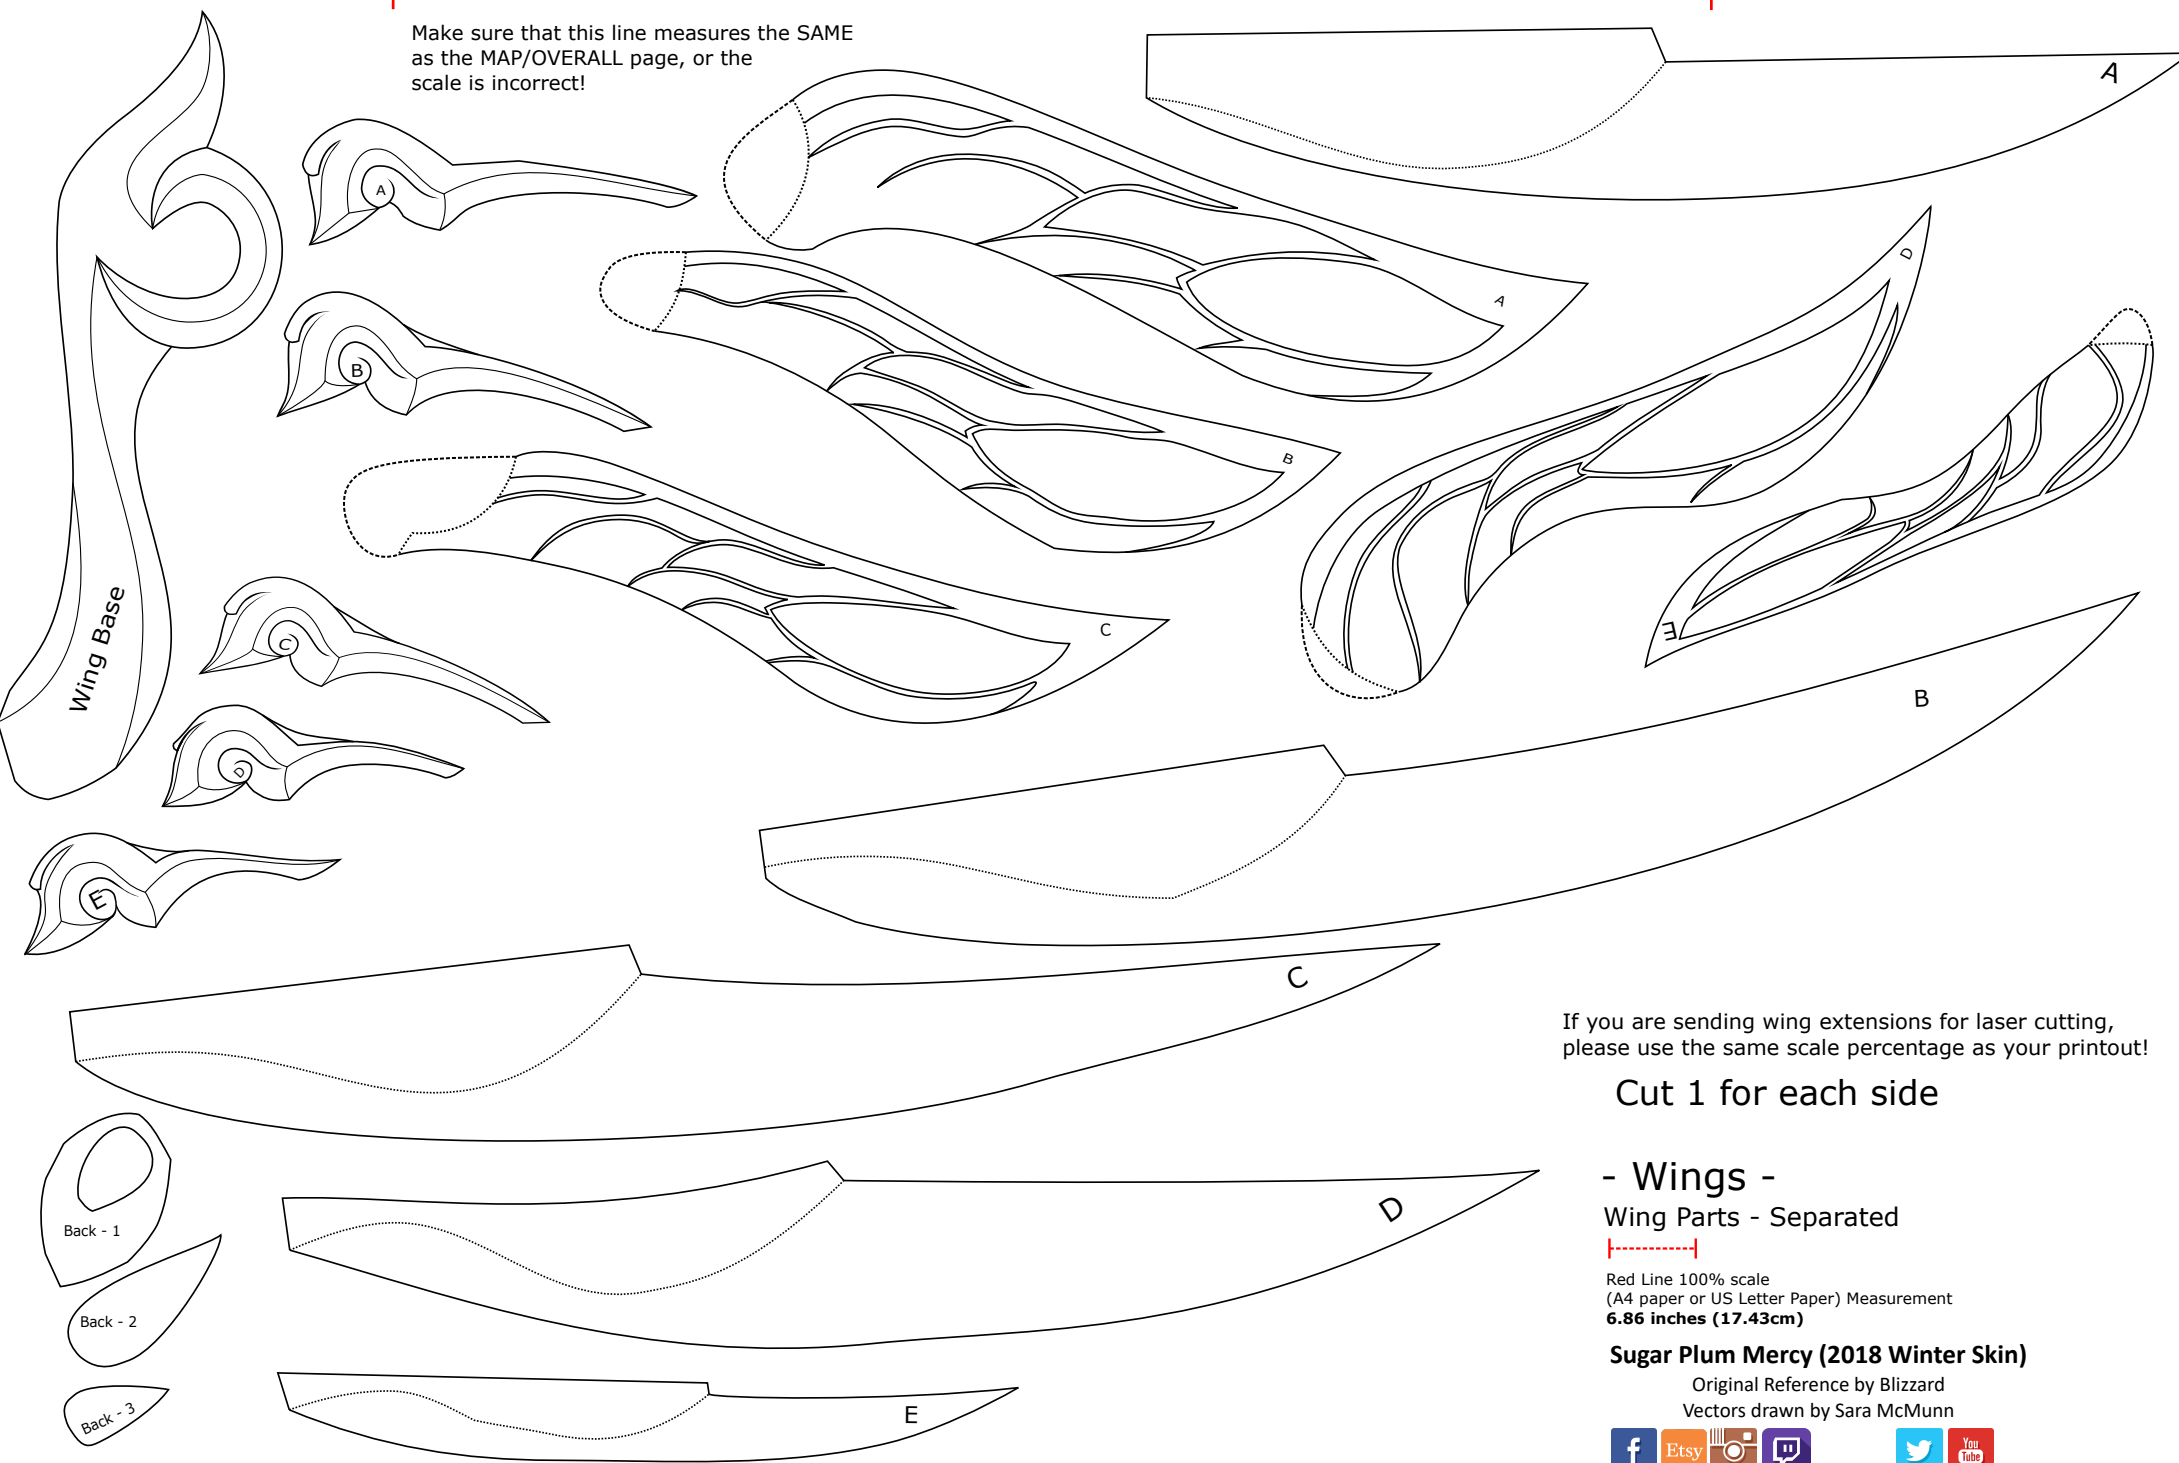

## - Wings - Overall Map/Layout

Red Line 100% scale  
(A4 paper or US Letter Paper) Measurement  
**6.86 inches (17.43cm)**

### Sugar Plum Mercy (2018 Winter Skin)

Original Reference by Blizzard  
Vectors drawn by Sara McMunn

CestLaSara

Lasarabande

Make sure that this line measures the SAME as the MAP/OVERALL page, or the scale is incorrect!

If you are sending wing extensions for laser cutting, please use the same scale percentage as your printout!

Cut 1 for each side

### - Wings - Wing Parts - Separated

Red Line 100% scale  
(A4 paper or US Letter Paper) Measurement  
**6.86 inches (17.43cm)**