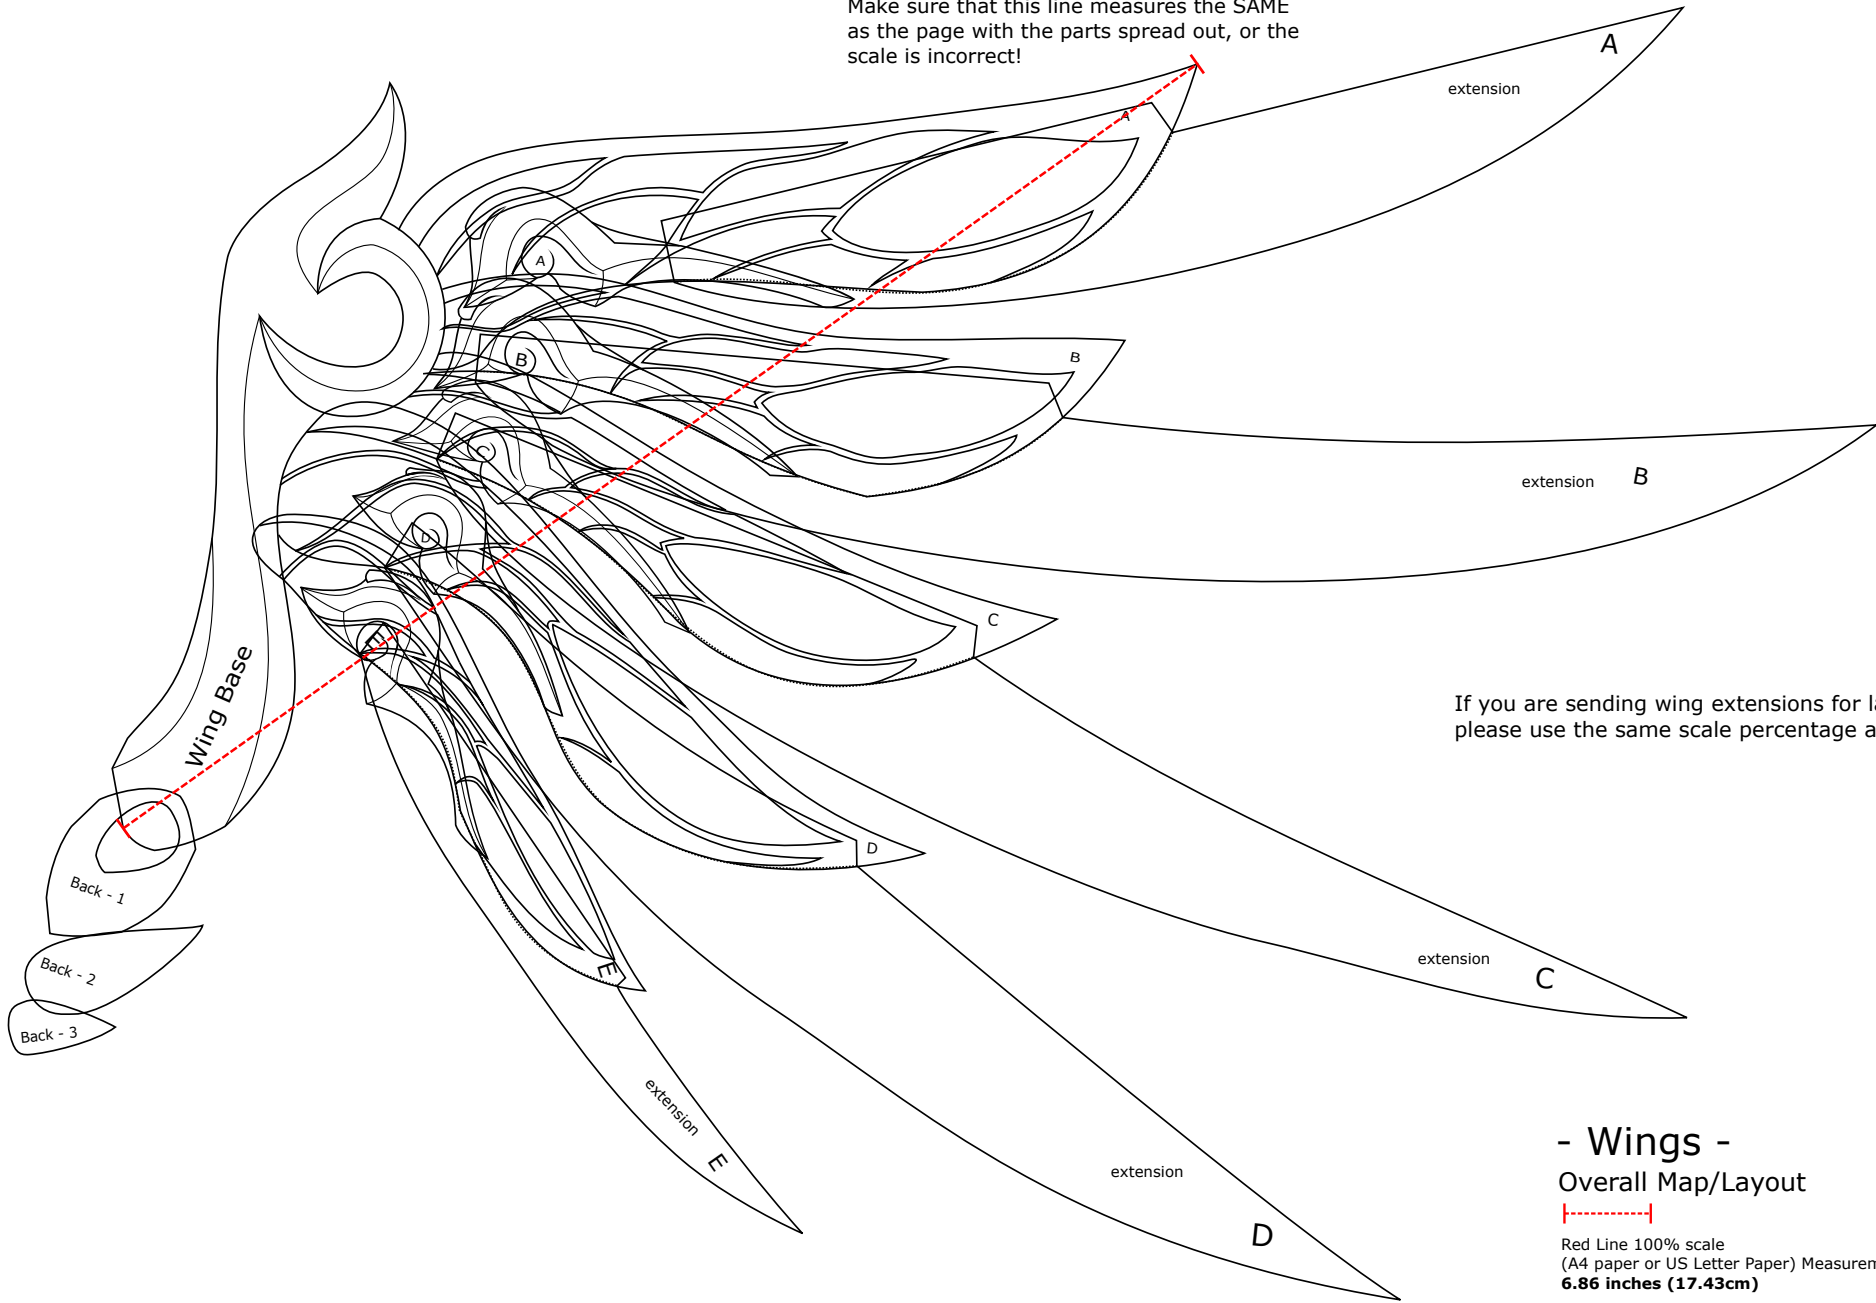

Make sure that this line measures the SAME as the page with the parts spread out, or the scale is incorrect!

If you are sending wing extensions for laser cutting, please use the same scale percentage as your printout!

- Wings - Overall Map/Layout

Red Line 100% scale
(A4 paper or US Letter Paper) Measurement
6.86 inches (17.43cm)

Sugar Plum Mercy (2018 Winter Skin)

Original Reference by Blizzard
Vectors drawn by Sara McMunn

CestLaSara

Lasarabande