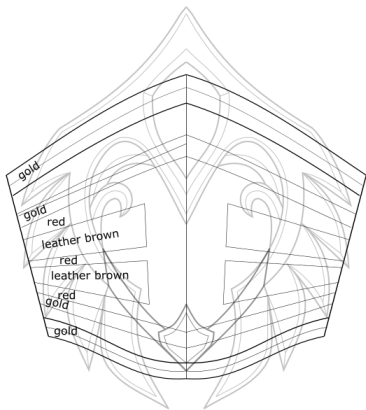

# Bracers - Outer Wings

Cut 2 each for each side

## 1:1 Size Printout

Notes:

- Do NOT select "Fit to Page" when printing
- No need to scale unless another size is desired
- Adult size printout

### Blood Elf Heritage Armor

Original Reference by Blizzard

Vectors drawn by Sara McMunn

CestLaSara

Lasarabande

Reference