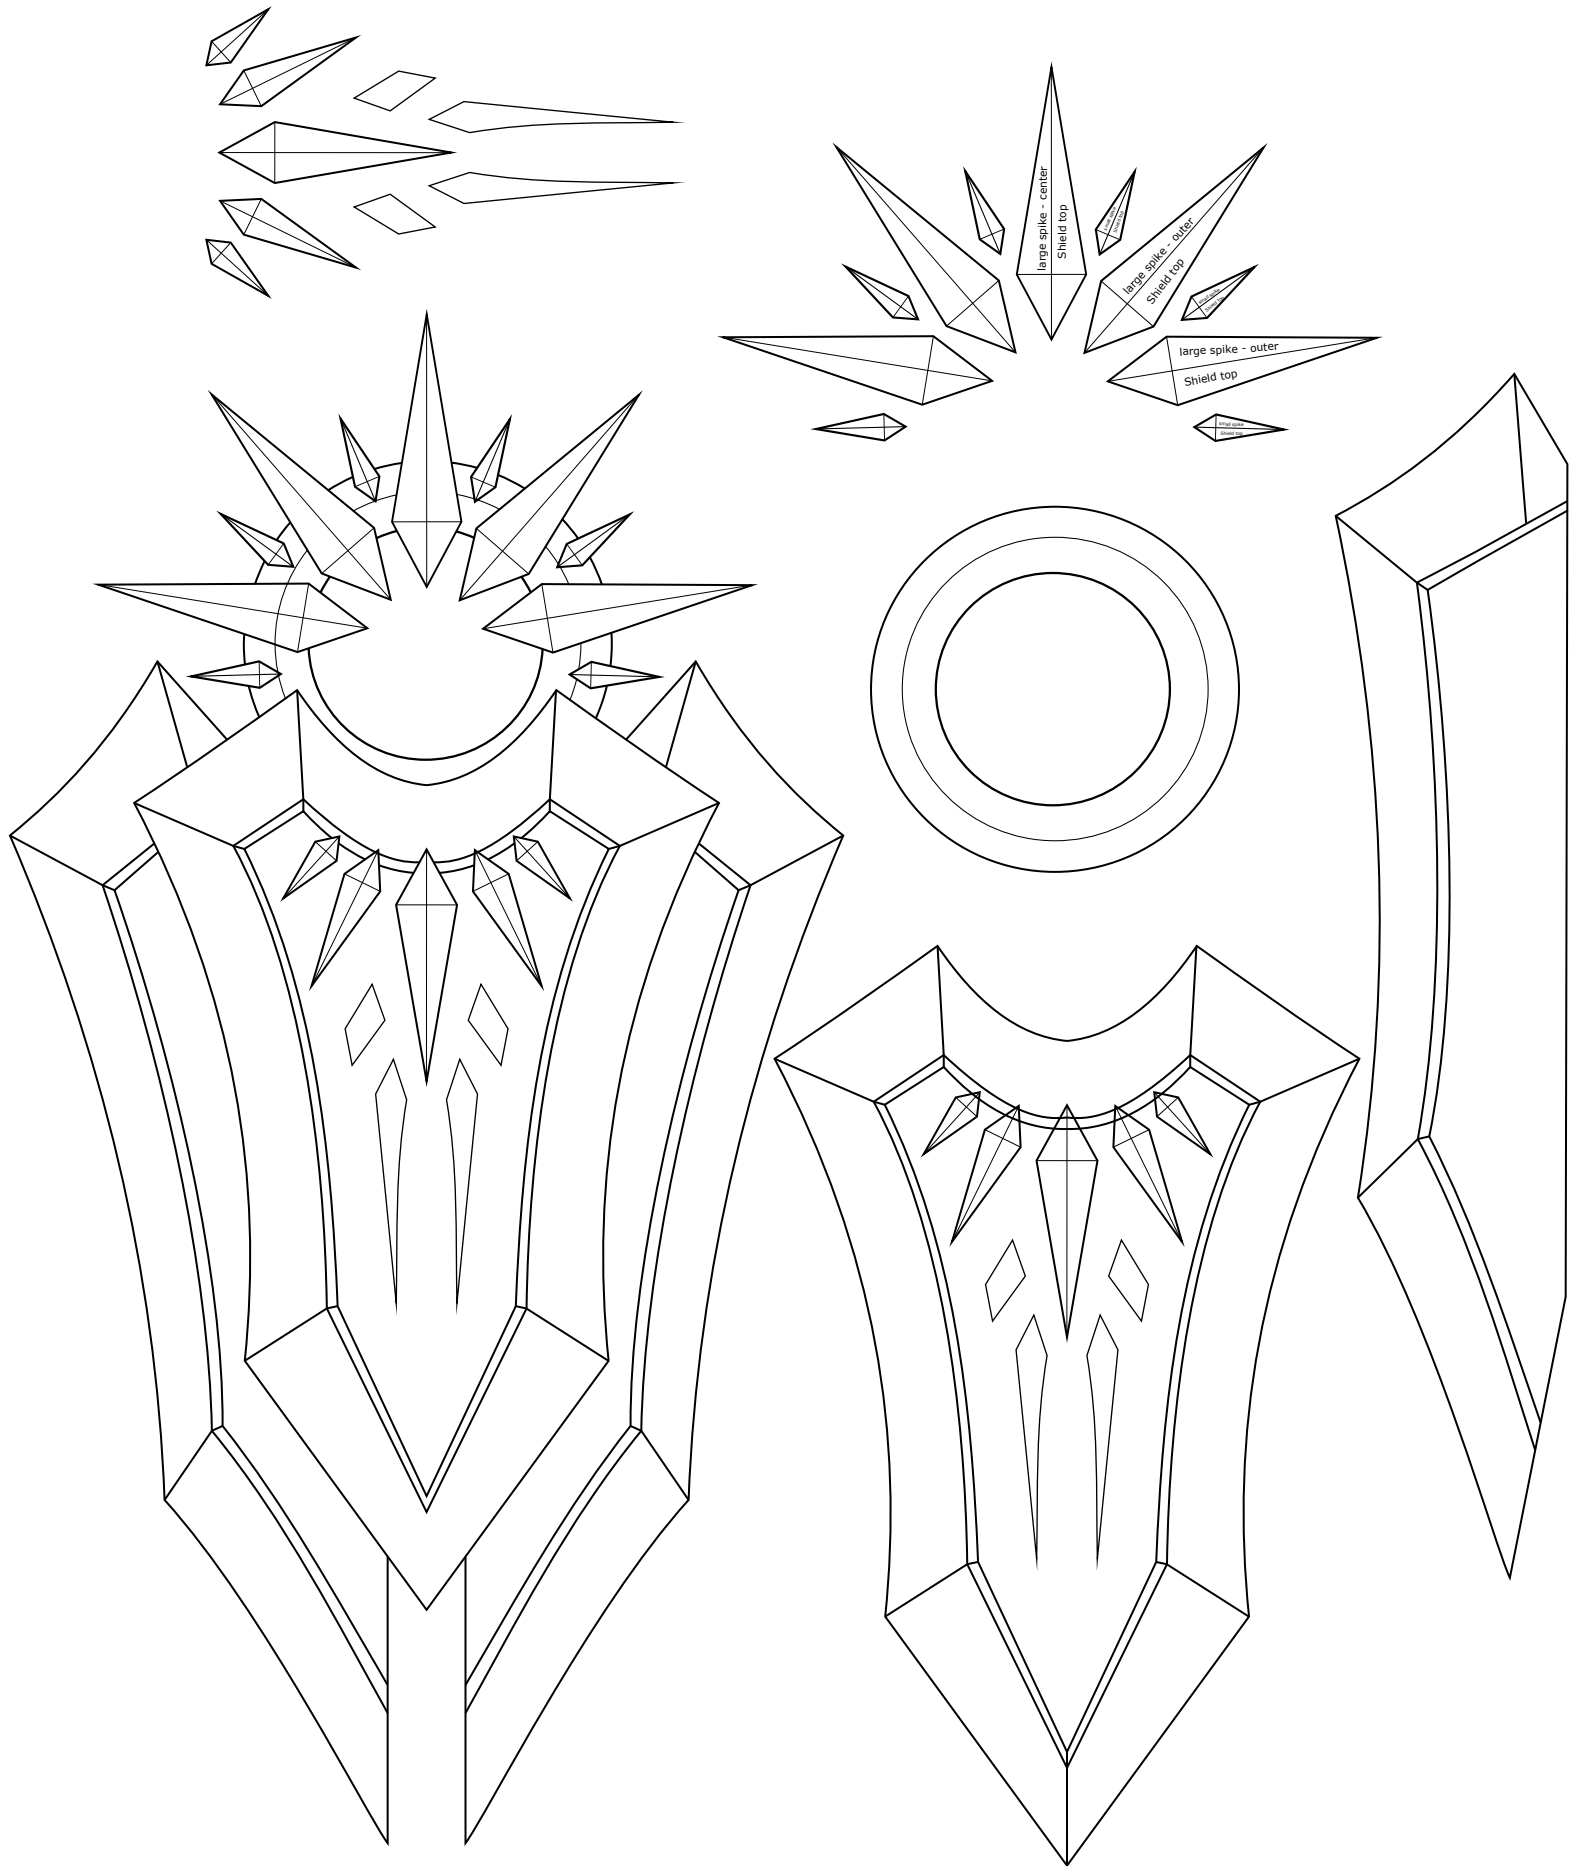

# Classic Leona's Sword, Shield, + Crown

Original Design by Riot Games

Vectors drawn by Sara McMunn

CestLaSara

Lasarabande

## Classic Leona's Sword + Shield

Original Design by Riot Games

Vectors drawn by Sara McMunn

CestLaSara

Lasarabande

## Sword Breakdown

Original Design by Riot Games

Vectors drawn by Sara McMunn

CestLaSara

Lasarabande

Side headpieces  
Front Crown