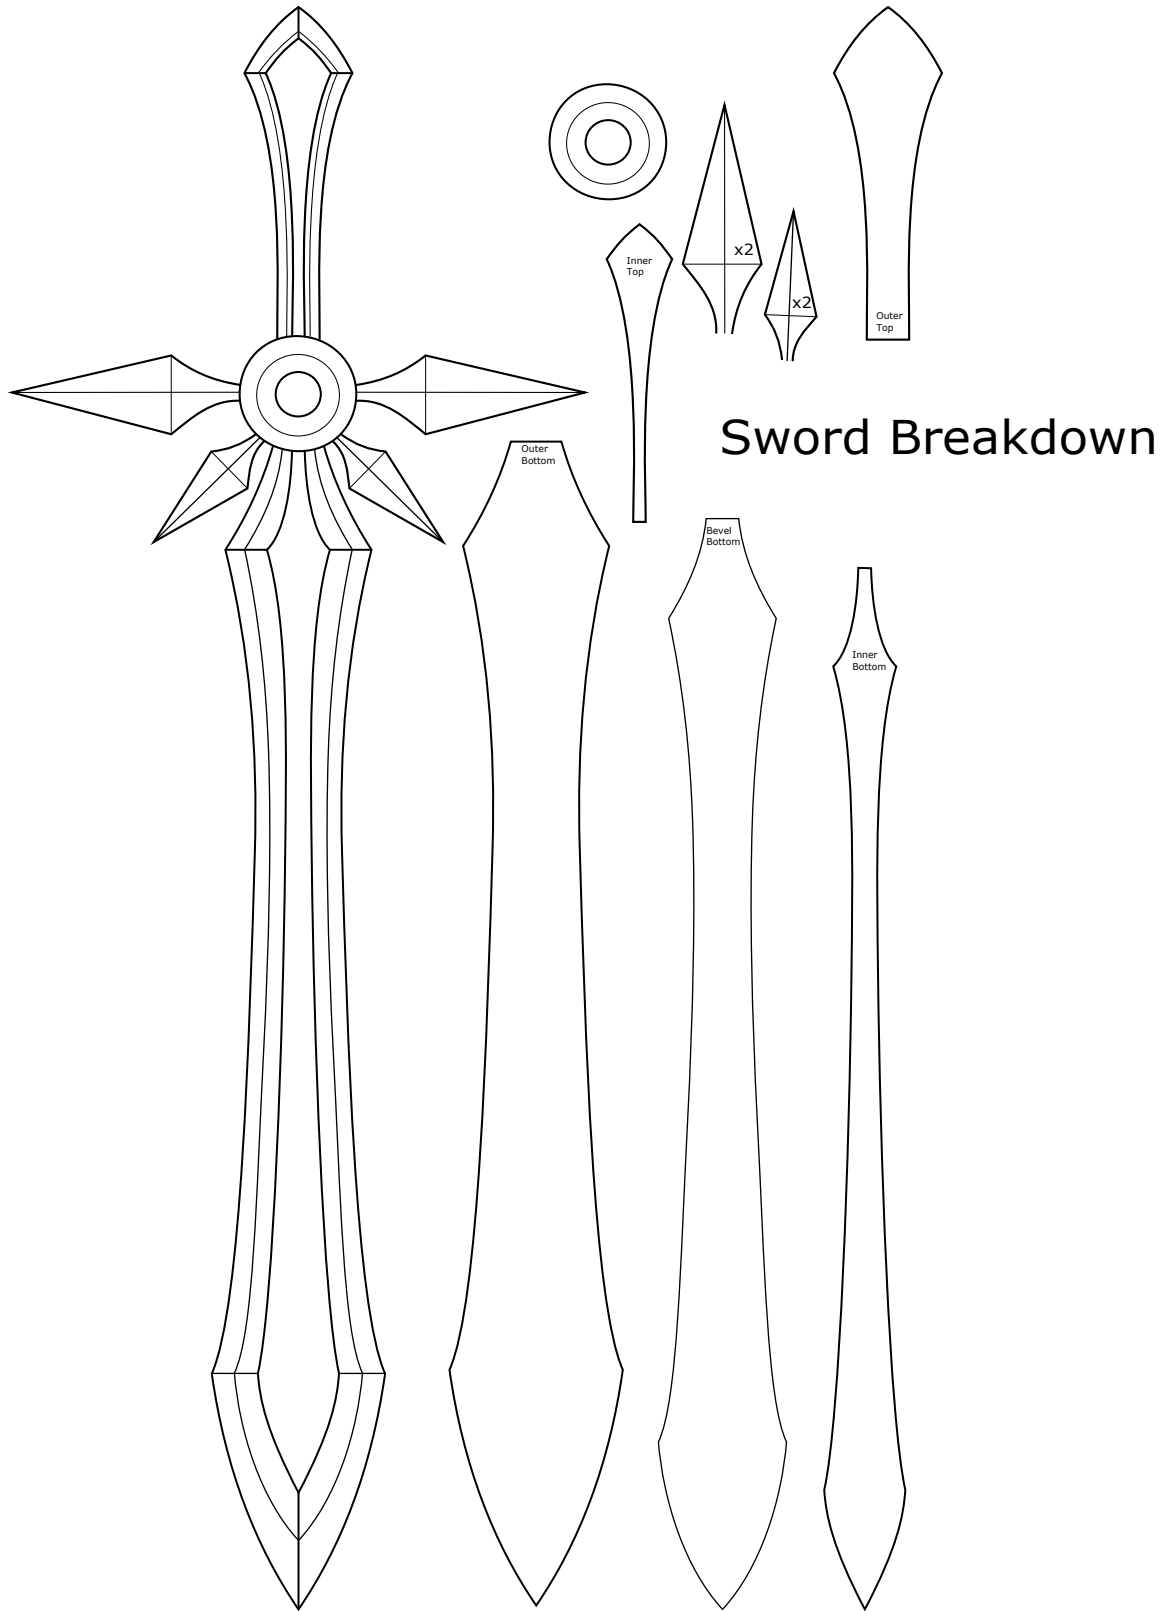

# Classic Leona's Sword, Shield, + Crown

Original Design by Riot Games

Vectors drawn by Sara McMunn

CestLaSara

Lasarabande

## Classic Leona's Sword + Shield

Original Design by Riot Games

Vectors drawn by Sara McMunn

CestLaSara

Lasarabande

## Sword Breakdown

Original Design by Riot Games

Vectors drawn by Sara McMunn

CestLaSara

Lasarabande

Side headpieces  
Front Crown