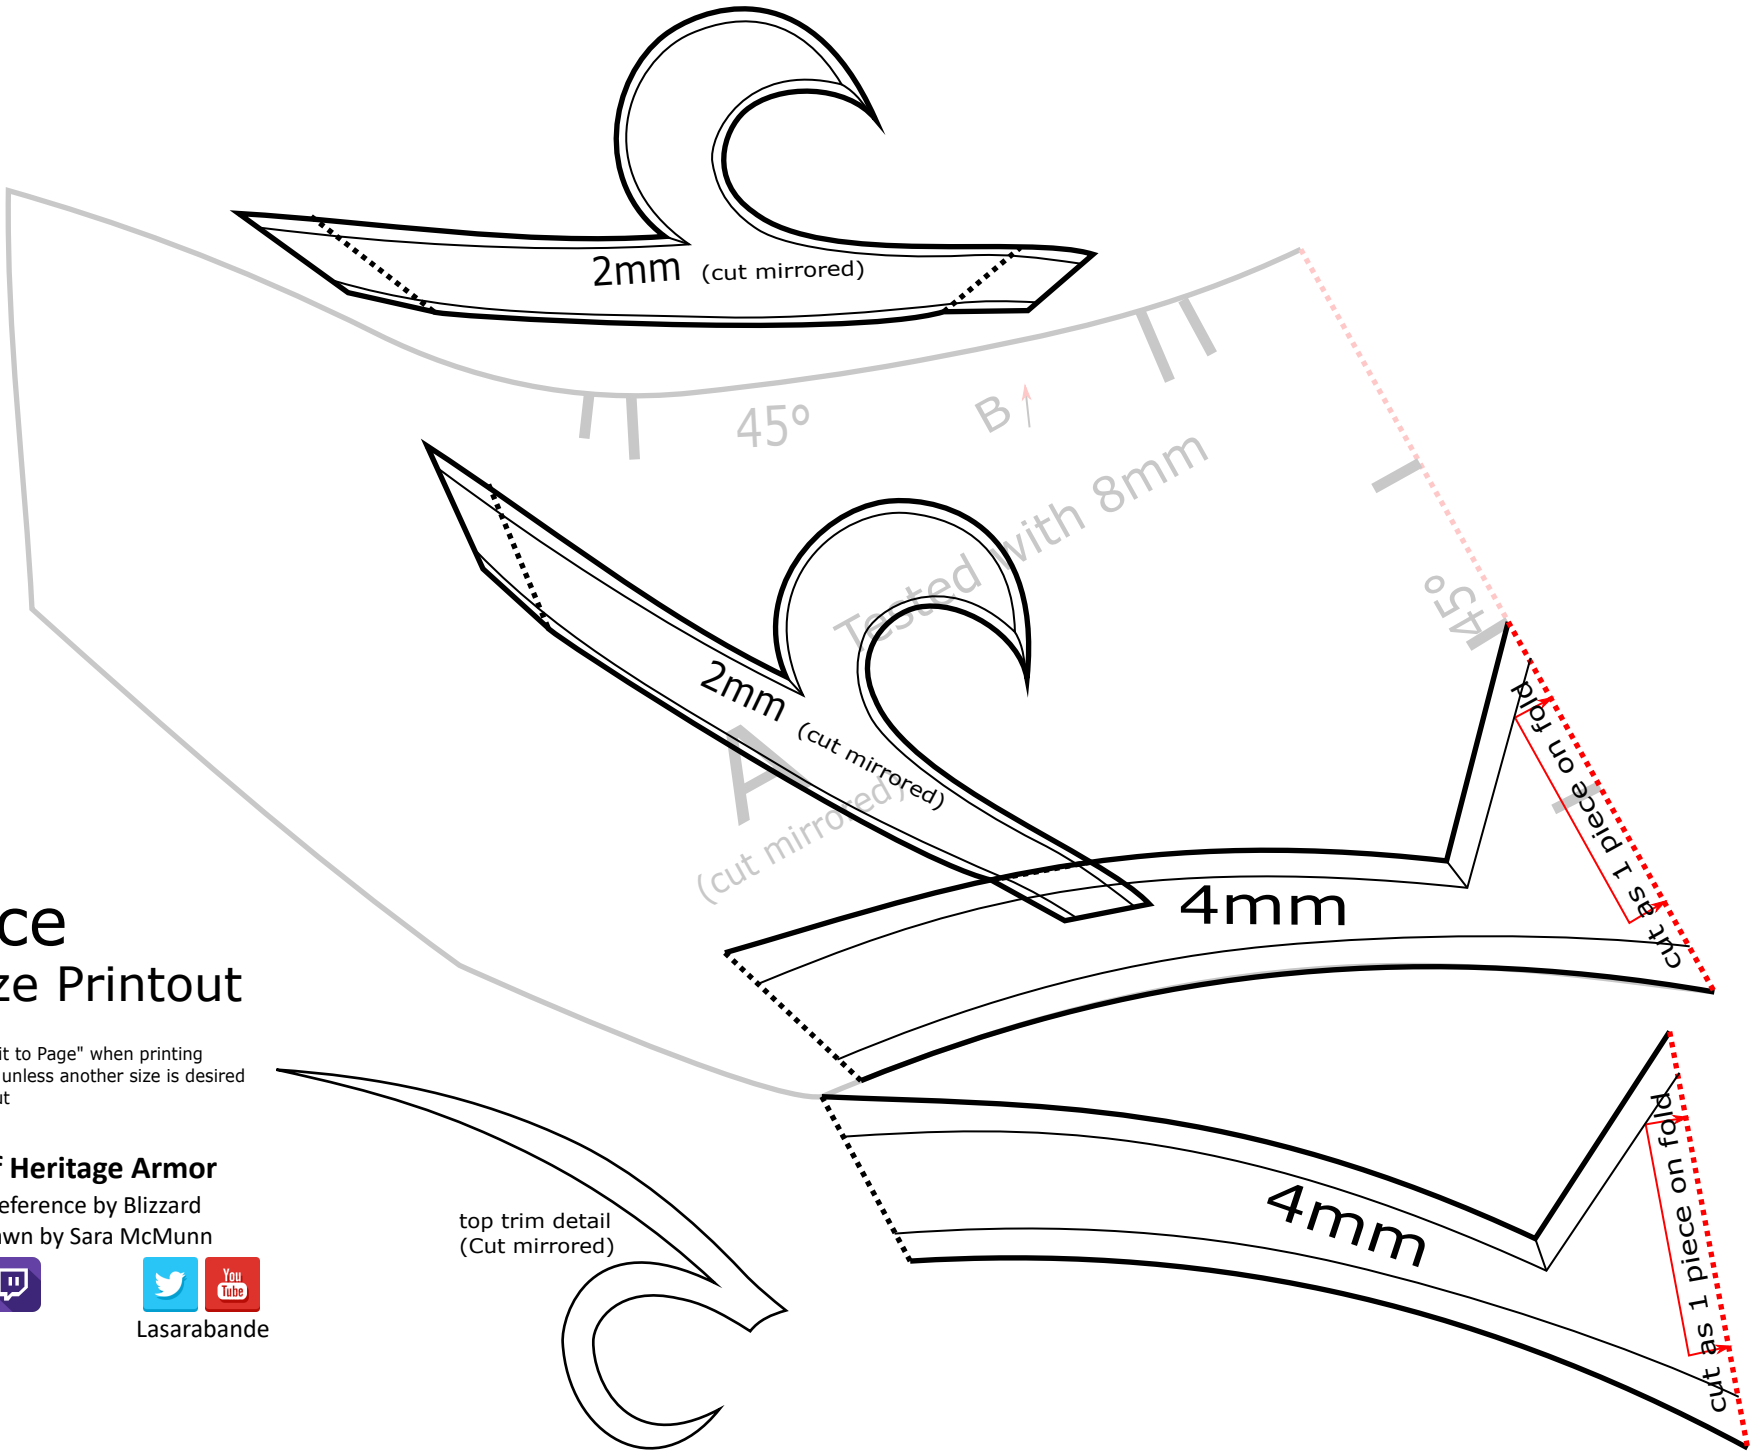

### Blood Elf Heritage Armor

Original Reference by Blizzard

Vectors drawn by Sara McMunn

CestLaSara

Lasarabande