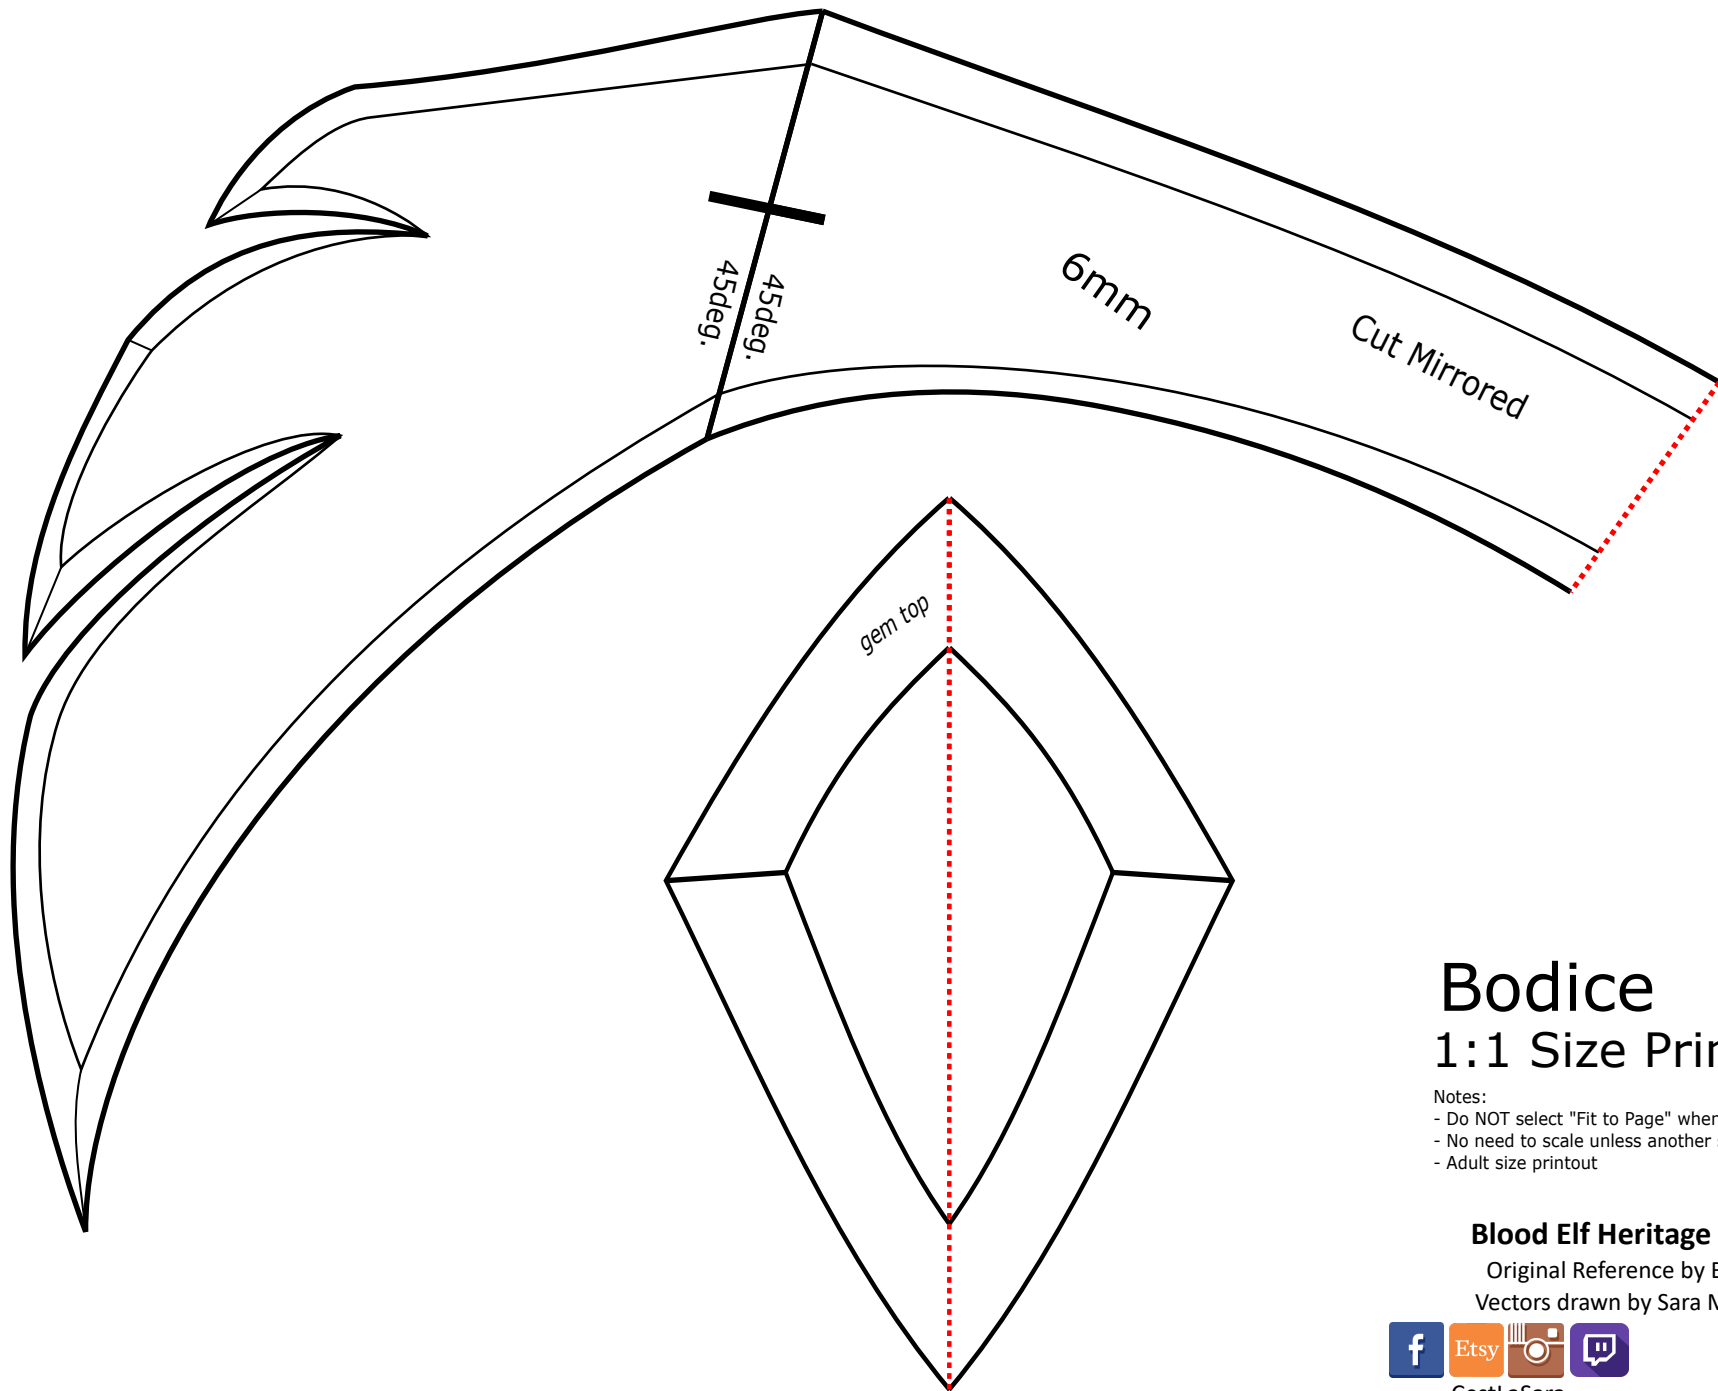

### Blood Elf Heritage Armor

Original Reference by Blizzard  
Vectors drawn by Sara McMunn

CestLaSara

Lasarabande

top trim detail  
(Cut mirrored)

## Bodice 1:1 Size Printout

Notes:

- Do NOT select "Fit to Page" when printing
- No need to scale unless another size is desired
- Adult size printout

**Blood Elf Heritage Armor**

Original Reference by Blizzard