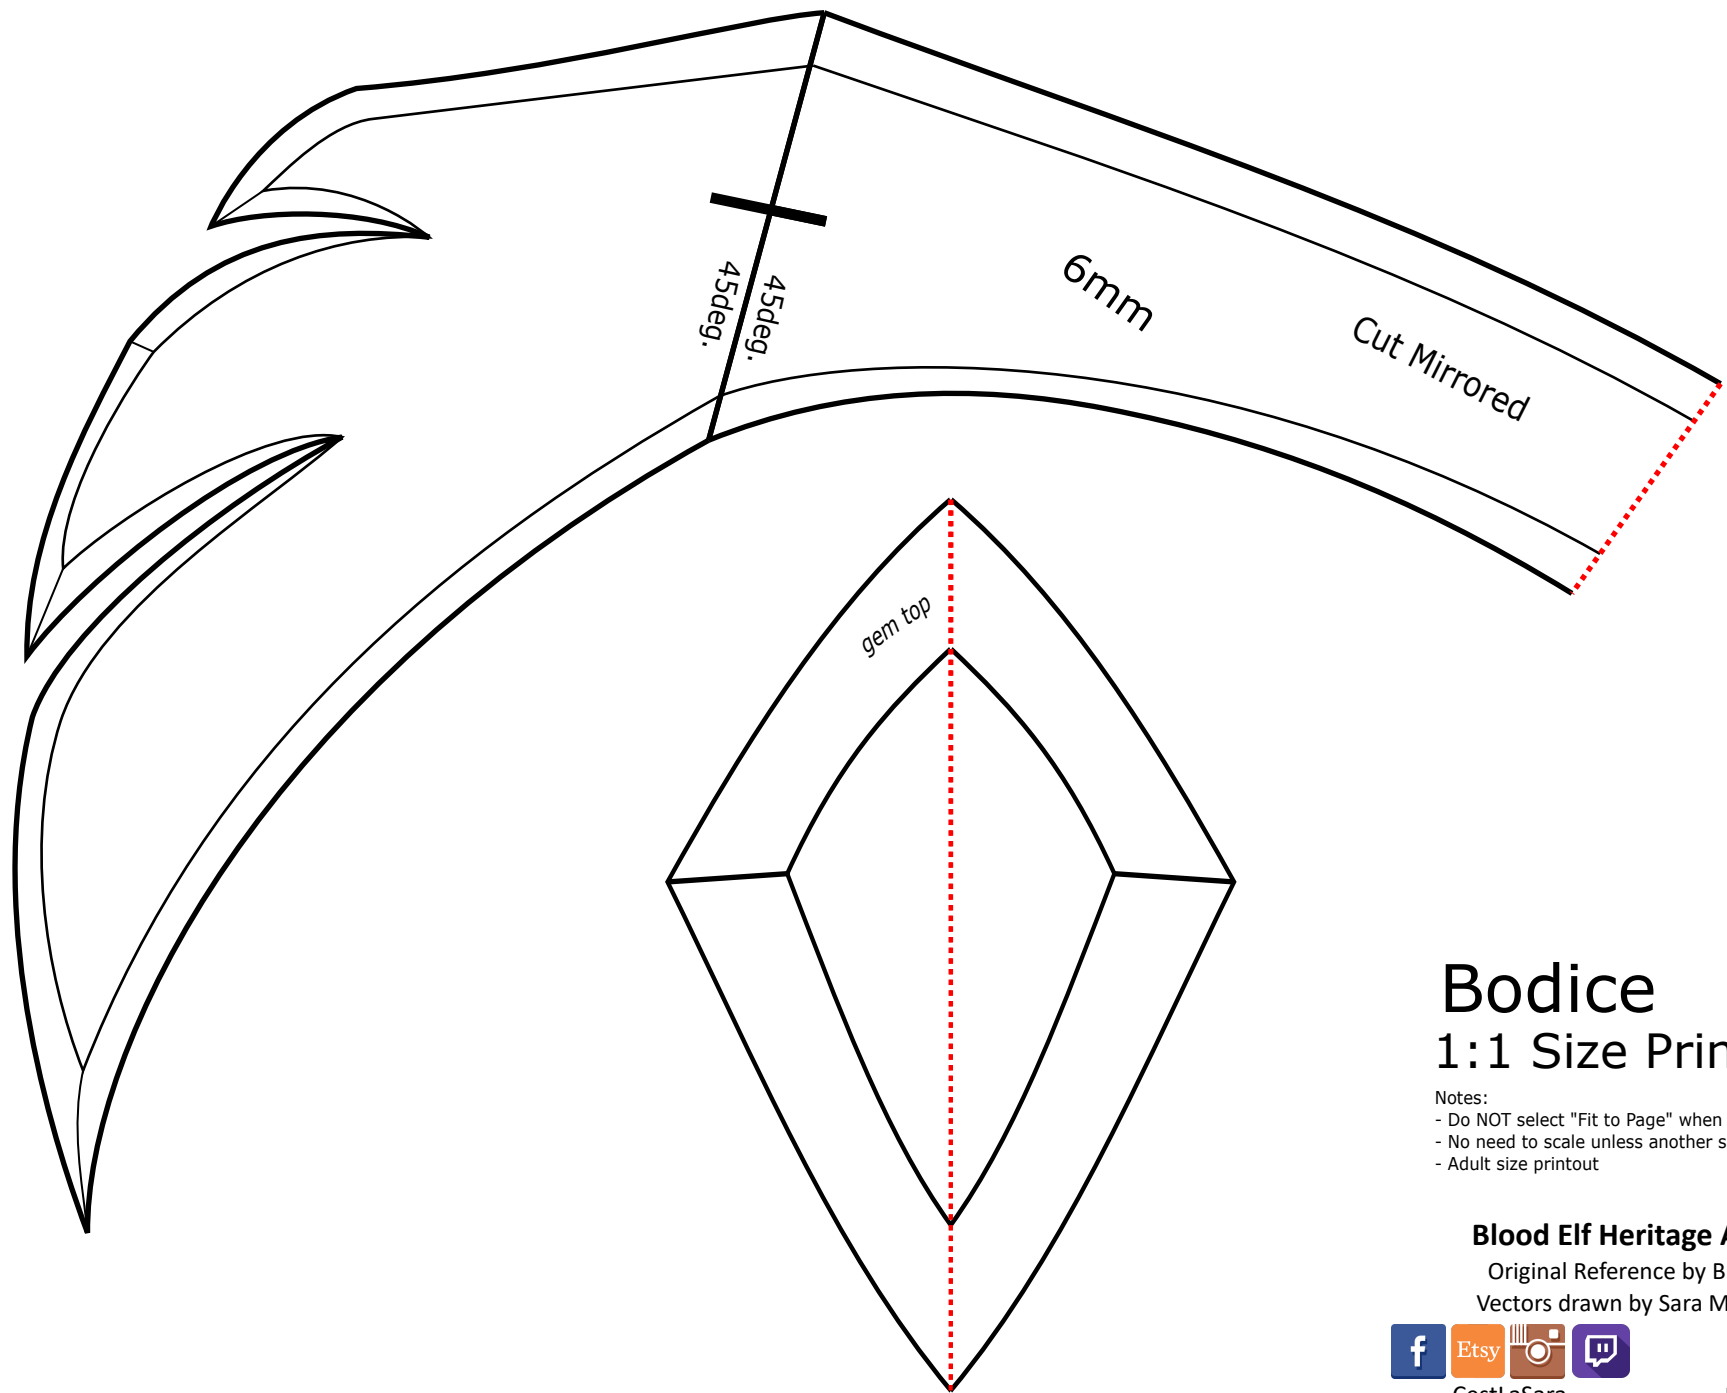

Bodice

1:1 Size Printout

- Notes:
- Do NOT select "Fit to Page" when printing
 - No need to scale unless another size is desired
 - Adult size printout

Blood Elf Heritage Armor

Original Reference by Blizzard
Vectors drawn by Sara McMunn

CestLaSara

Lasarabande

Reference

Reference

Bodice

1:1 Size Printout

- Notes:
- Do NOT select "Fit to Page" when printing
 - No need to scale unless another size is desired
 - Adult size printout

Blood Elf Heritage Armor

Original Reference by Blizzard
Vectors drawn by Sara McMunn

CestLaSara

Lasarabande

Bodice

1:1 Size Printout

- Notes:
- Do NOT select "Fit to Page" when printing
 - No need to scale unless another size is desired
 - Adult size printout

Blood Elf Heritage Armor

Original Reference by Blizzard
Vectors drawn by Sara McMunn

CestLaSara

Lasarabande

top trim detail
(Cut mirrored)

Bodice 1:1 Size Printout

Notes:

- Do NOT select "Fit to Page" when printing
- No need to scale unless another size is desired
- Adult size printout