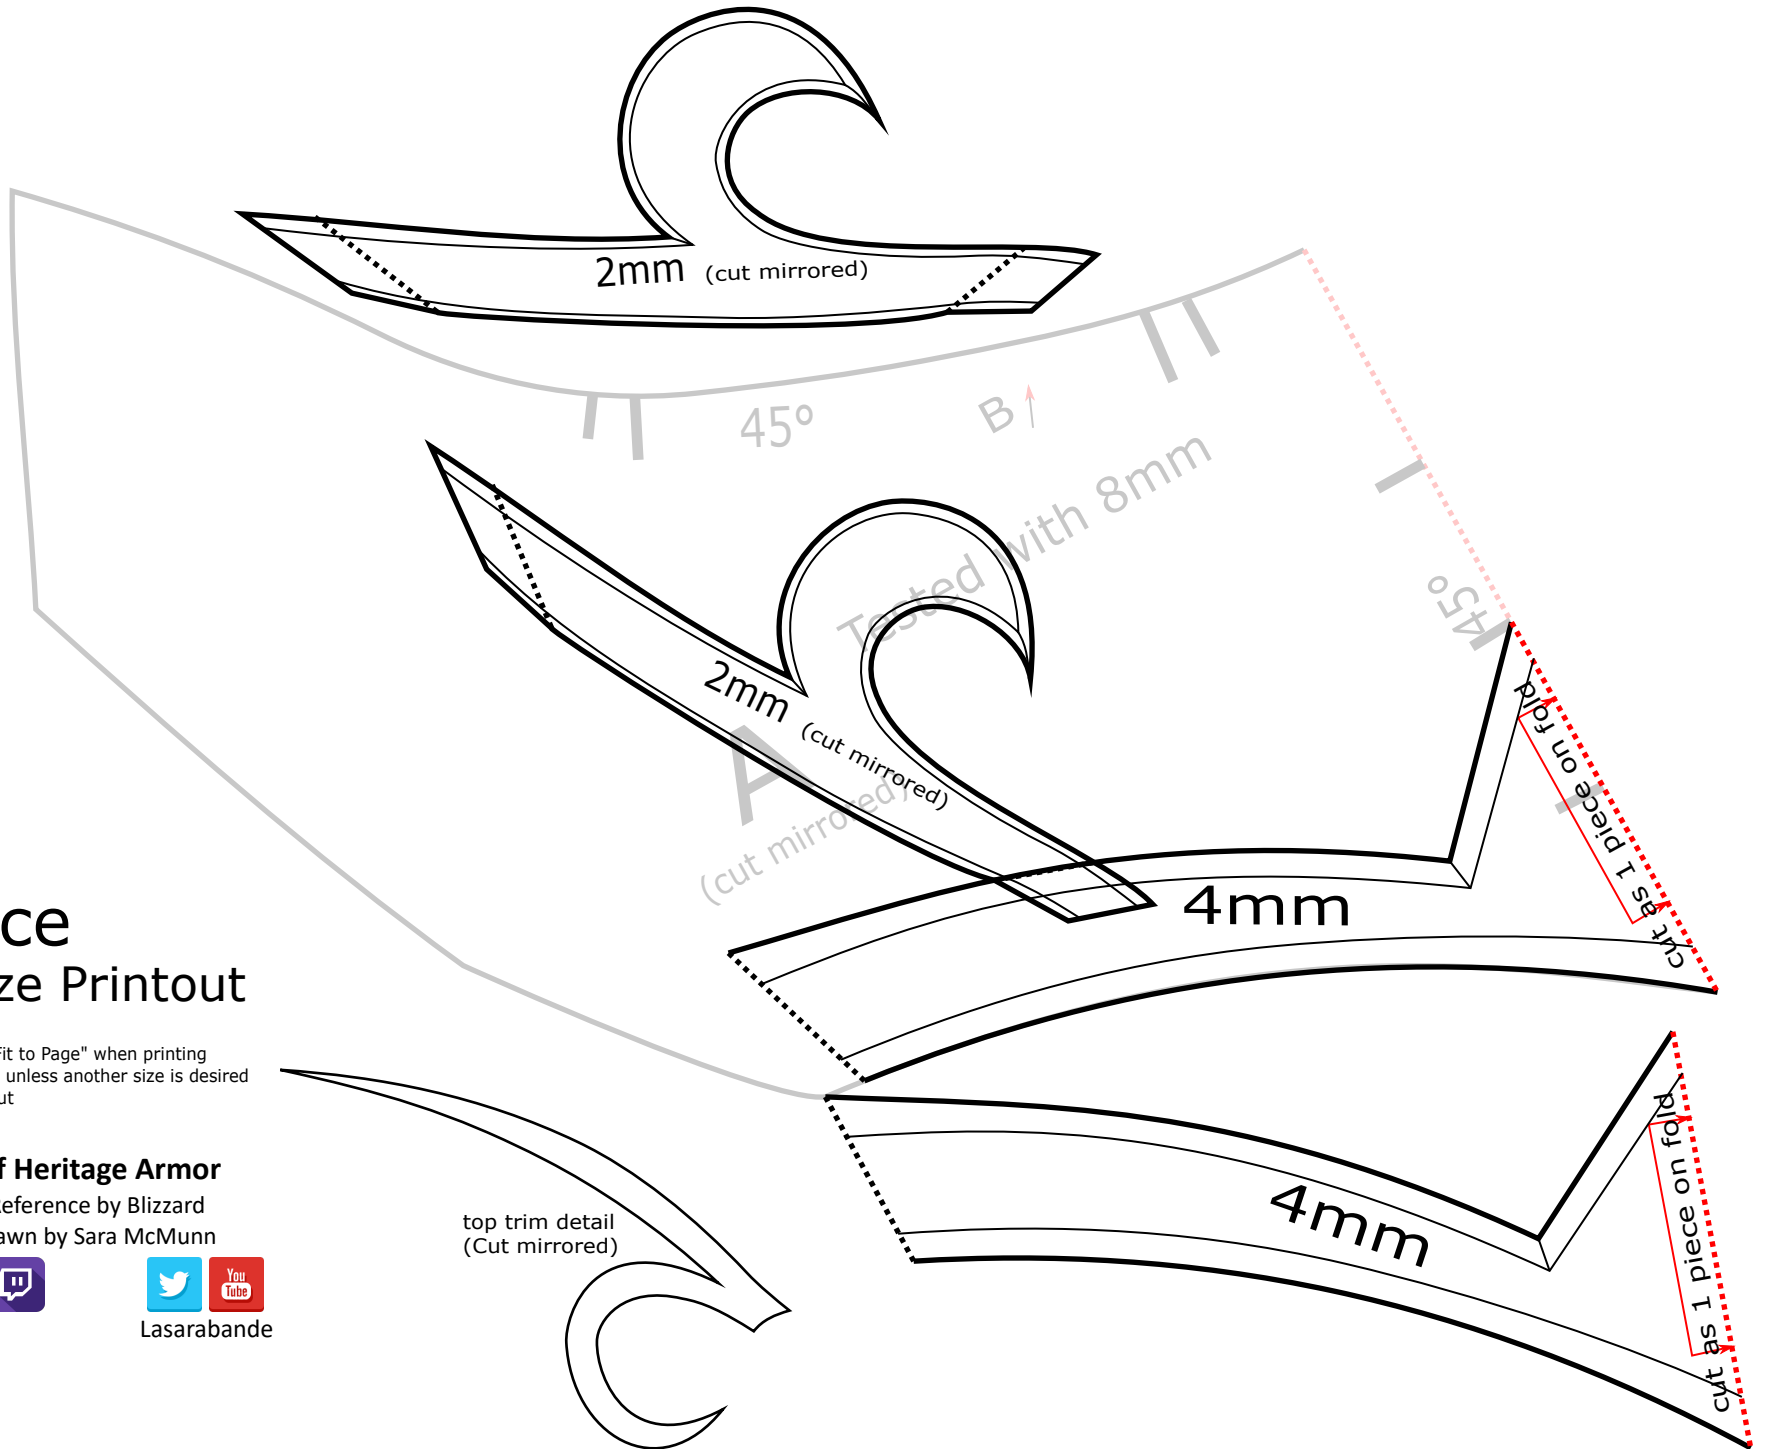

Bodice

1:1 Size Printout

- Notes:
- Do NOT select "Fit to Page" when printing
 - No need to scale unless another size is desired
 - Adult size printout

Blood Elf Heritage Armor

Original Reference by Blizzard
Vectors drawn by Sara McMunn

CestLaSara

Lasarabande

Reference

Reference

Bodice

1:1 Size Printout

- Notes:
- Do NOT select "Fit to Page" when printing
 - No need to scale unless another size is desired
 - Adult size printout

Blood Elf Heritage Armor

Original Reference by Blizzard
Vectors drawn by Sara McMunn

CestLaSara

Lasarabande

Bodice

1:1 Size Printout

- Notes:
- Do NOT select "Fit to Page" when printing
 - No need to scale unless another size is desired
 - Adult size printout

Blood Elf Heritage Armor

Original Reference by Blizzard
Vectors drawn by Sara McMunn

CestLaSara

Lasarabande

top trim detail
(Cut mirrored)

Bodice 1:1 Size Printout

Notes:

- Do NOT select "Fit to Page" when printing
- No need to scale unless another size is desired
- Adult size printout