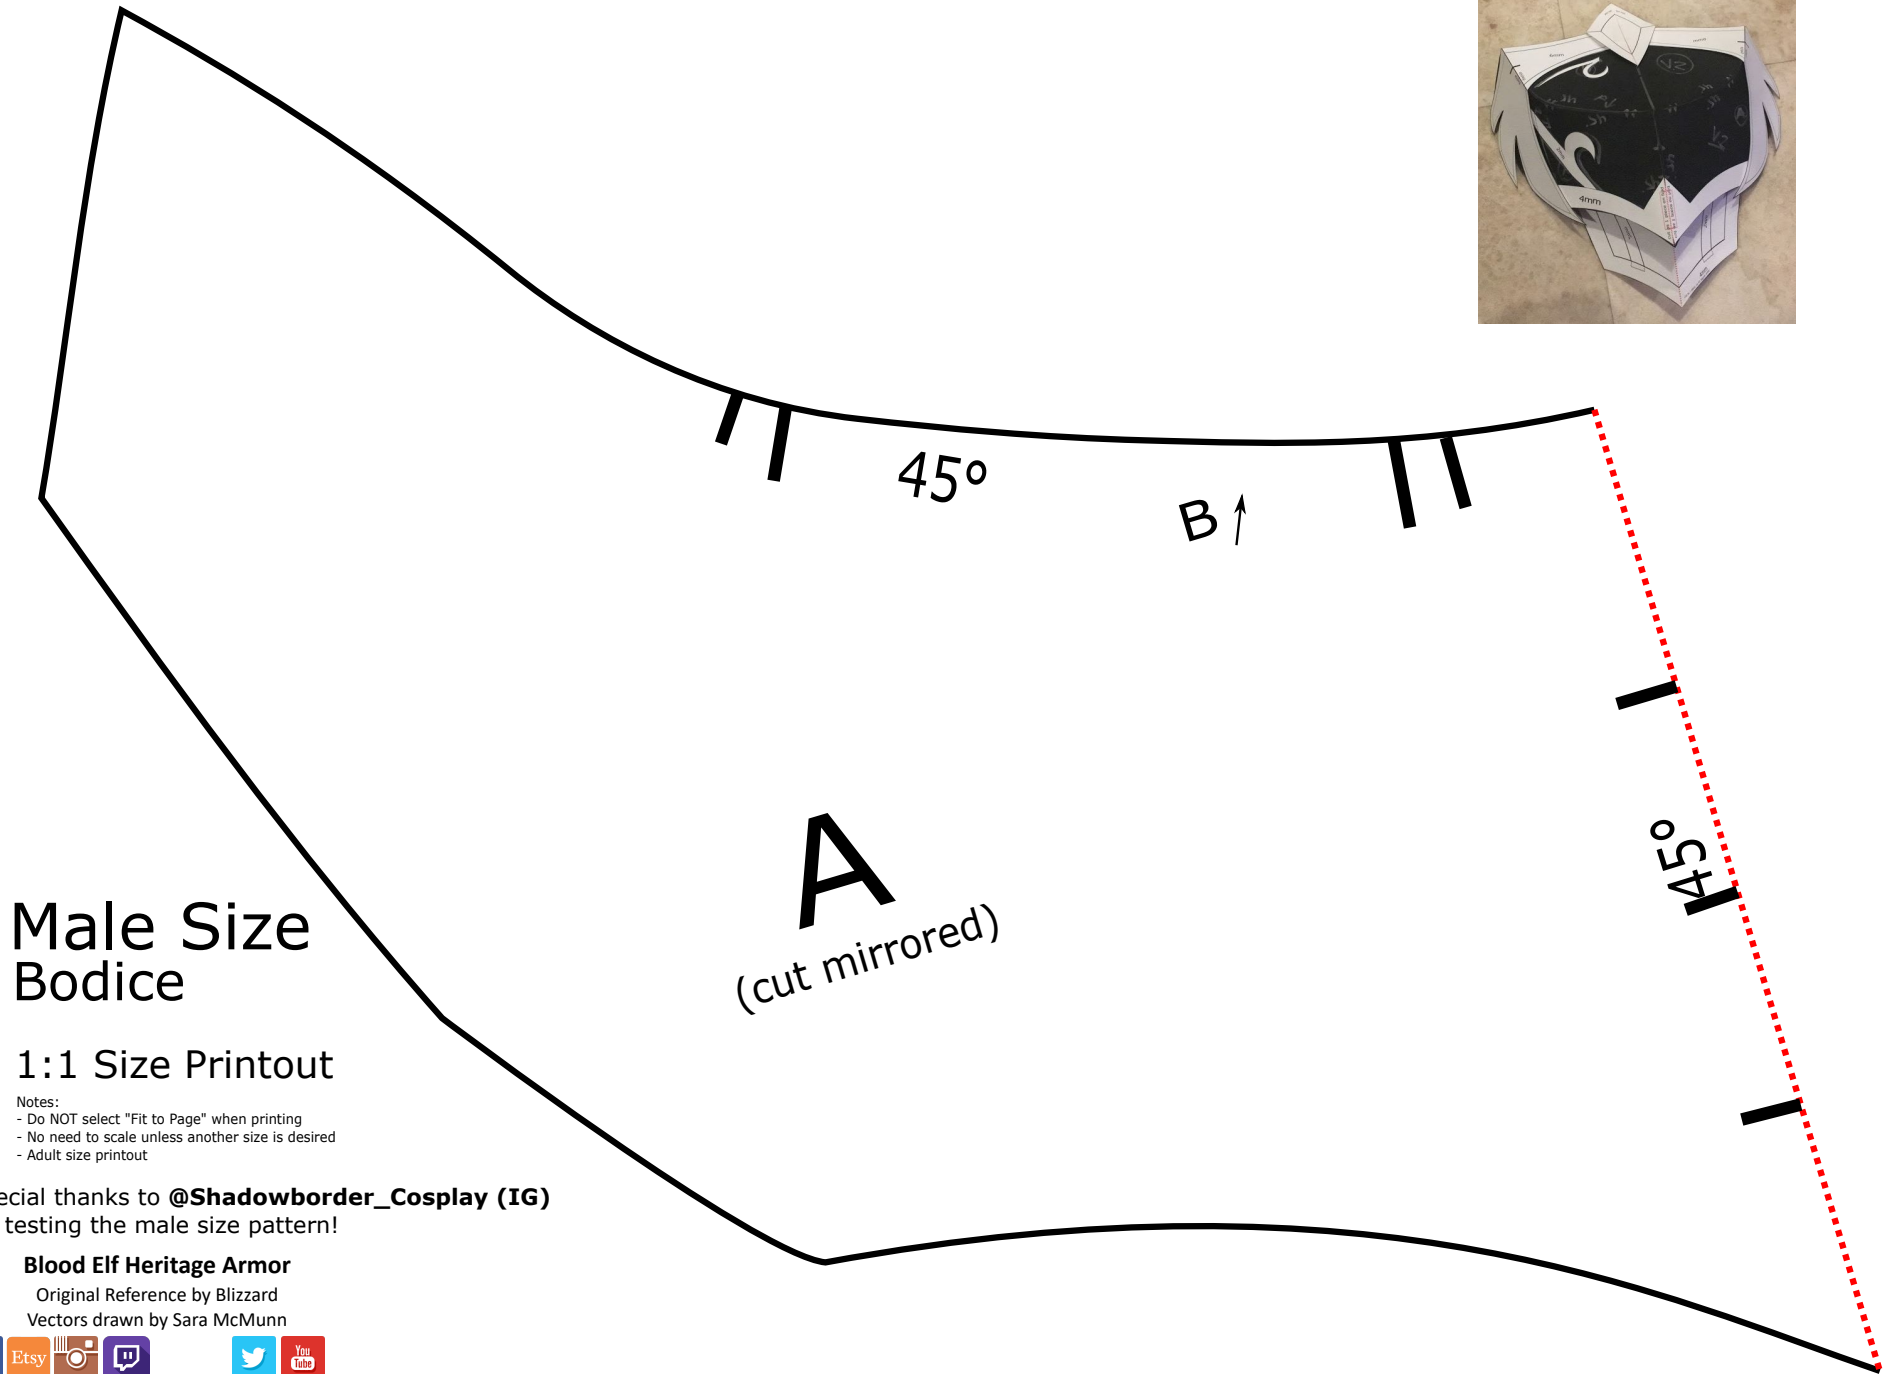

Reference

Male Size Bodice

1:1 Size Printout

Notes:

- Do NOT select "Fit to Page" when printing
- No need to scale unless another size is desired
- Adult size printout

Special thanks to [@Shadowborder_Cosplay \(IG\)](#) for testing the male size pattern!

Blood Elf Heritage Armor

Original Reference by Blizzard

Vectors drawn by Sara McMunn

CestLaSara

Lasarabande

Reference

Male Size Bodice

1:1 Size Printout

- Notes:
- Do NOT select "Fit to Page" when printing
 - No need to scale unless another size is desired
 - Adult size printout

Special thanks to [@Shadowborder_Cosplay \(IG\)](#) for testing the male size pattern!

Blood Elf Heritage Armor

Original Reference by Blizzard
Vectors drawn by Sara McMunn

CestLaSara

Lasarabande

Male Size Bodice

1:1 Size Printout

- Notes:
- Do NOT select "Fit to Page" when printing
 - No need to scale unless another size is desired
 - Adult size printout