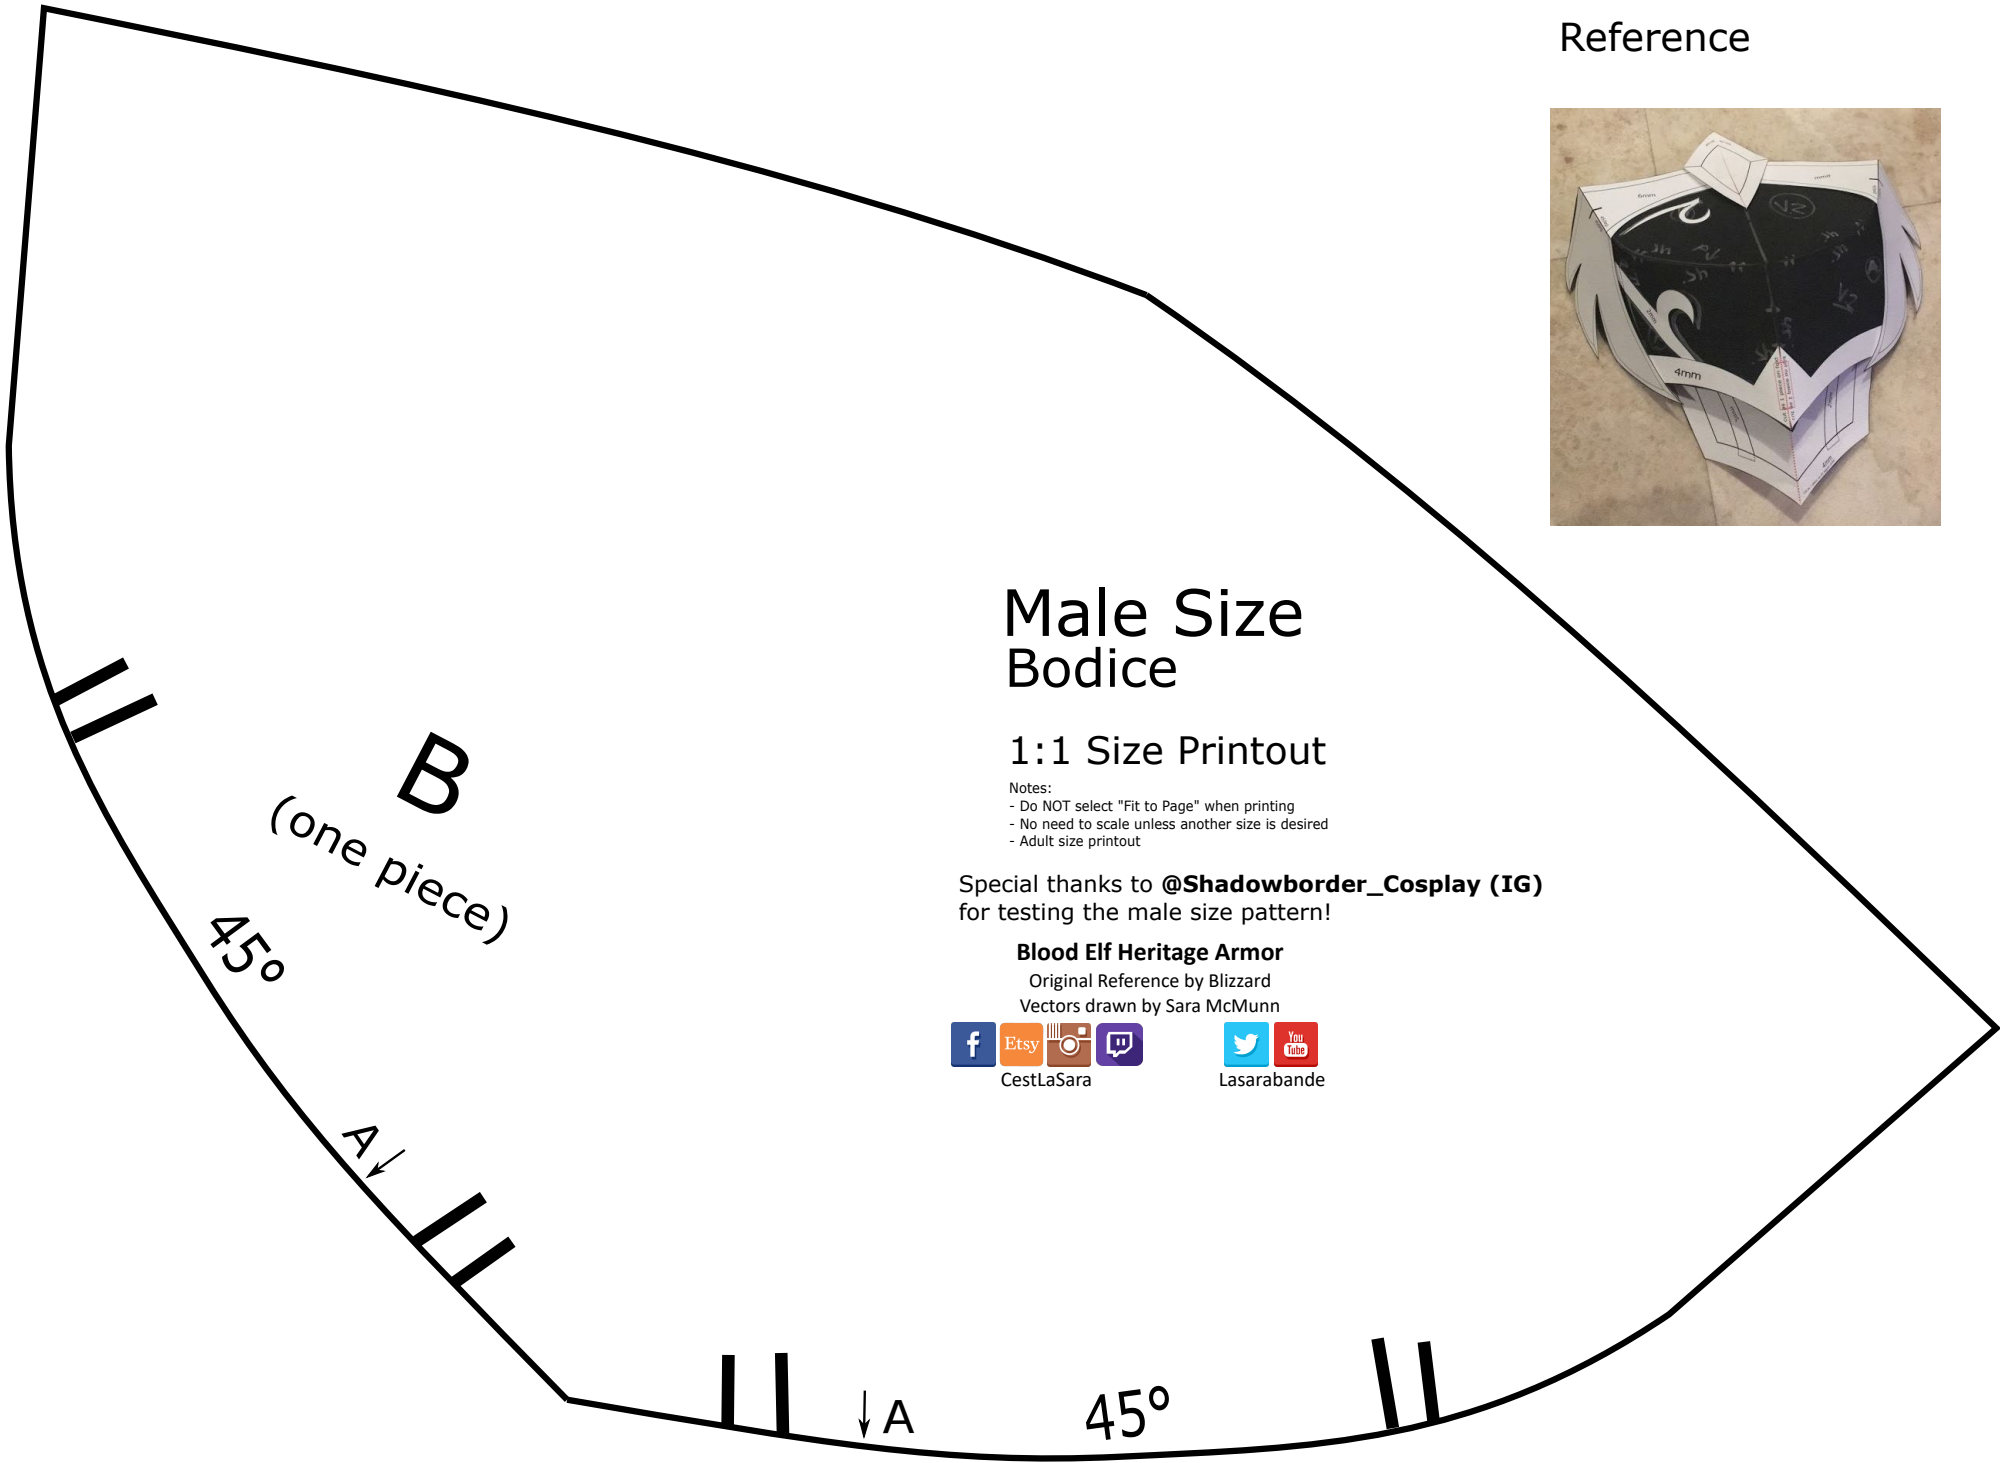

Reference

Male Size Bodice

1:1 Size Printout

Notes:

- Do NOT select "Fit to Page" when printing
- No need to scale unless another size is desired
- Adult size printout

Special thanks to [@Shadowborder_Cosplay \(IG\)](#) for testing the male size pattern!

Blood Elf Heritage Armor

Original Reference by Blizzard

Vectors drawn by Sara McMunn

CestLaSara

Lasarabande

Reference

Male Size Bodice

1:1 Size Printout

- Notes:
- Do NOT select "Fit to Page" when printing
 - No need to scale unless another size is desired
 - Adult size printout

Special thanks to [@Shadowborder_Cosplay \(IG\)](#) for testing the male size pattern!

Blood Elf Heritage Armor

Original Reference by Blizzard
Vectors drawn by Sara McMunn

CestLaSara

Lasarabande

Male Size Bodice

1:1 Size Printout

- Notes:
- Do NOT select "Fit to Page" when printing
 - No need to scale unless another size is desired
 - Adult size printout