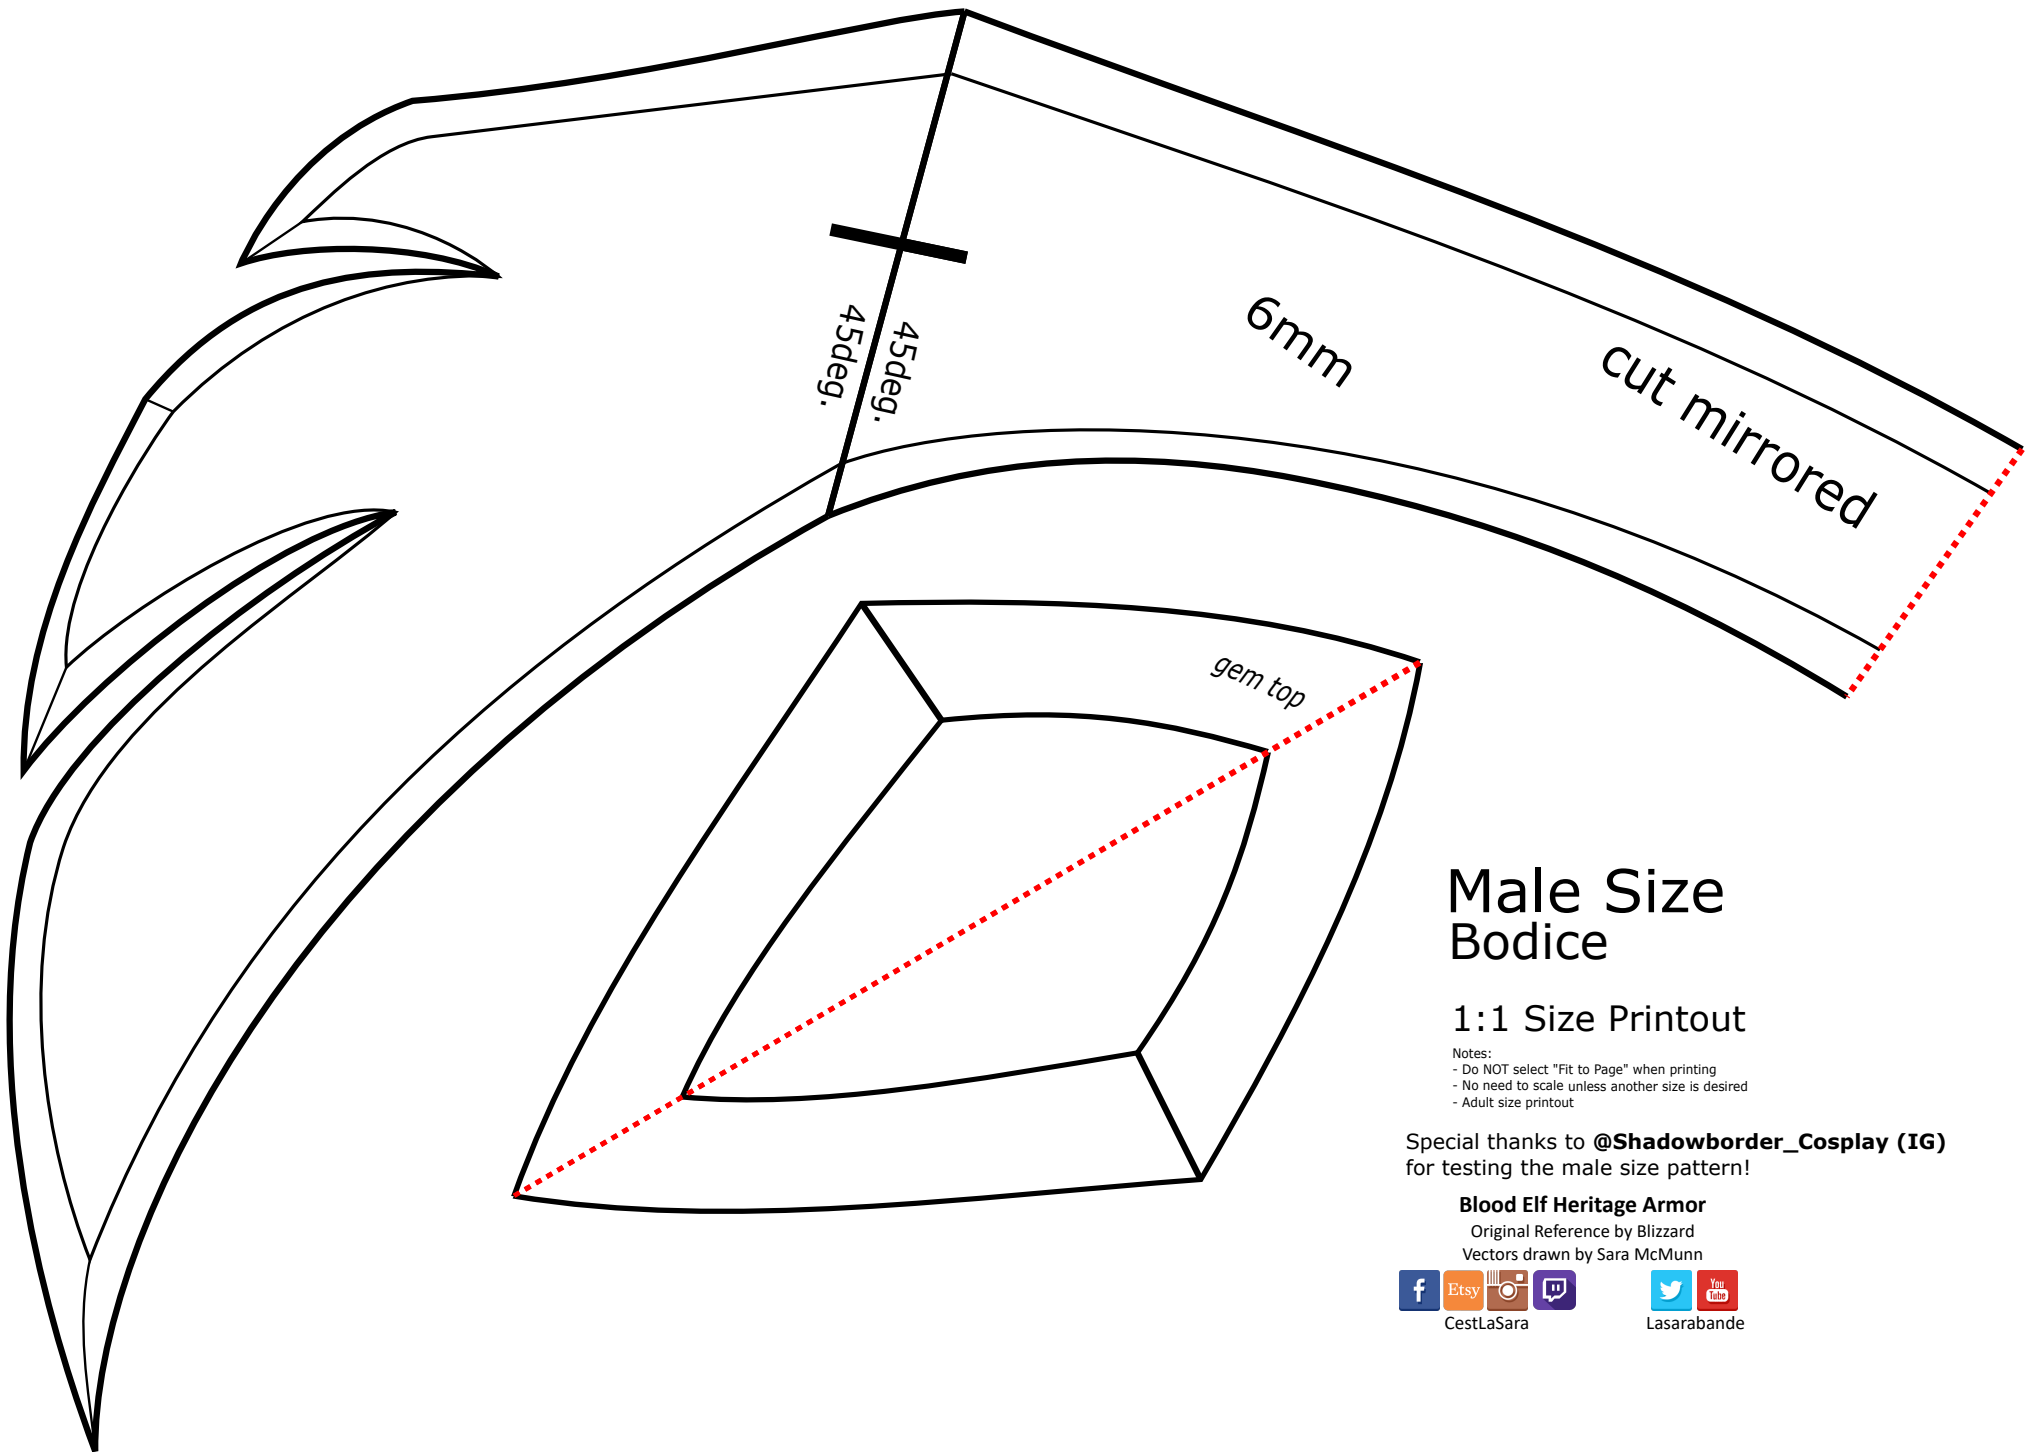

Male Size Bodice

1:1 Size Printout

1. Notes:
2. Do NOT select "Fit to Page" when printing
   - No need to scale unless another size is desired
   - Adult size printout

Special thanks to [@Shadowborder_Cosplay (IG)](#) for testing the male size pattern!

Blood Elf Heritage Armor

Original Reference by Blizzard
Vectors drawn by Sara McMunn

CestLaSara

Lasarabande