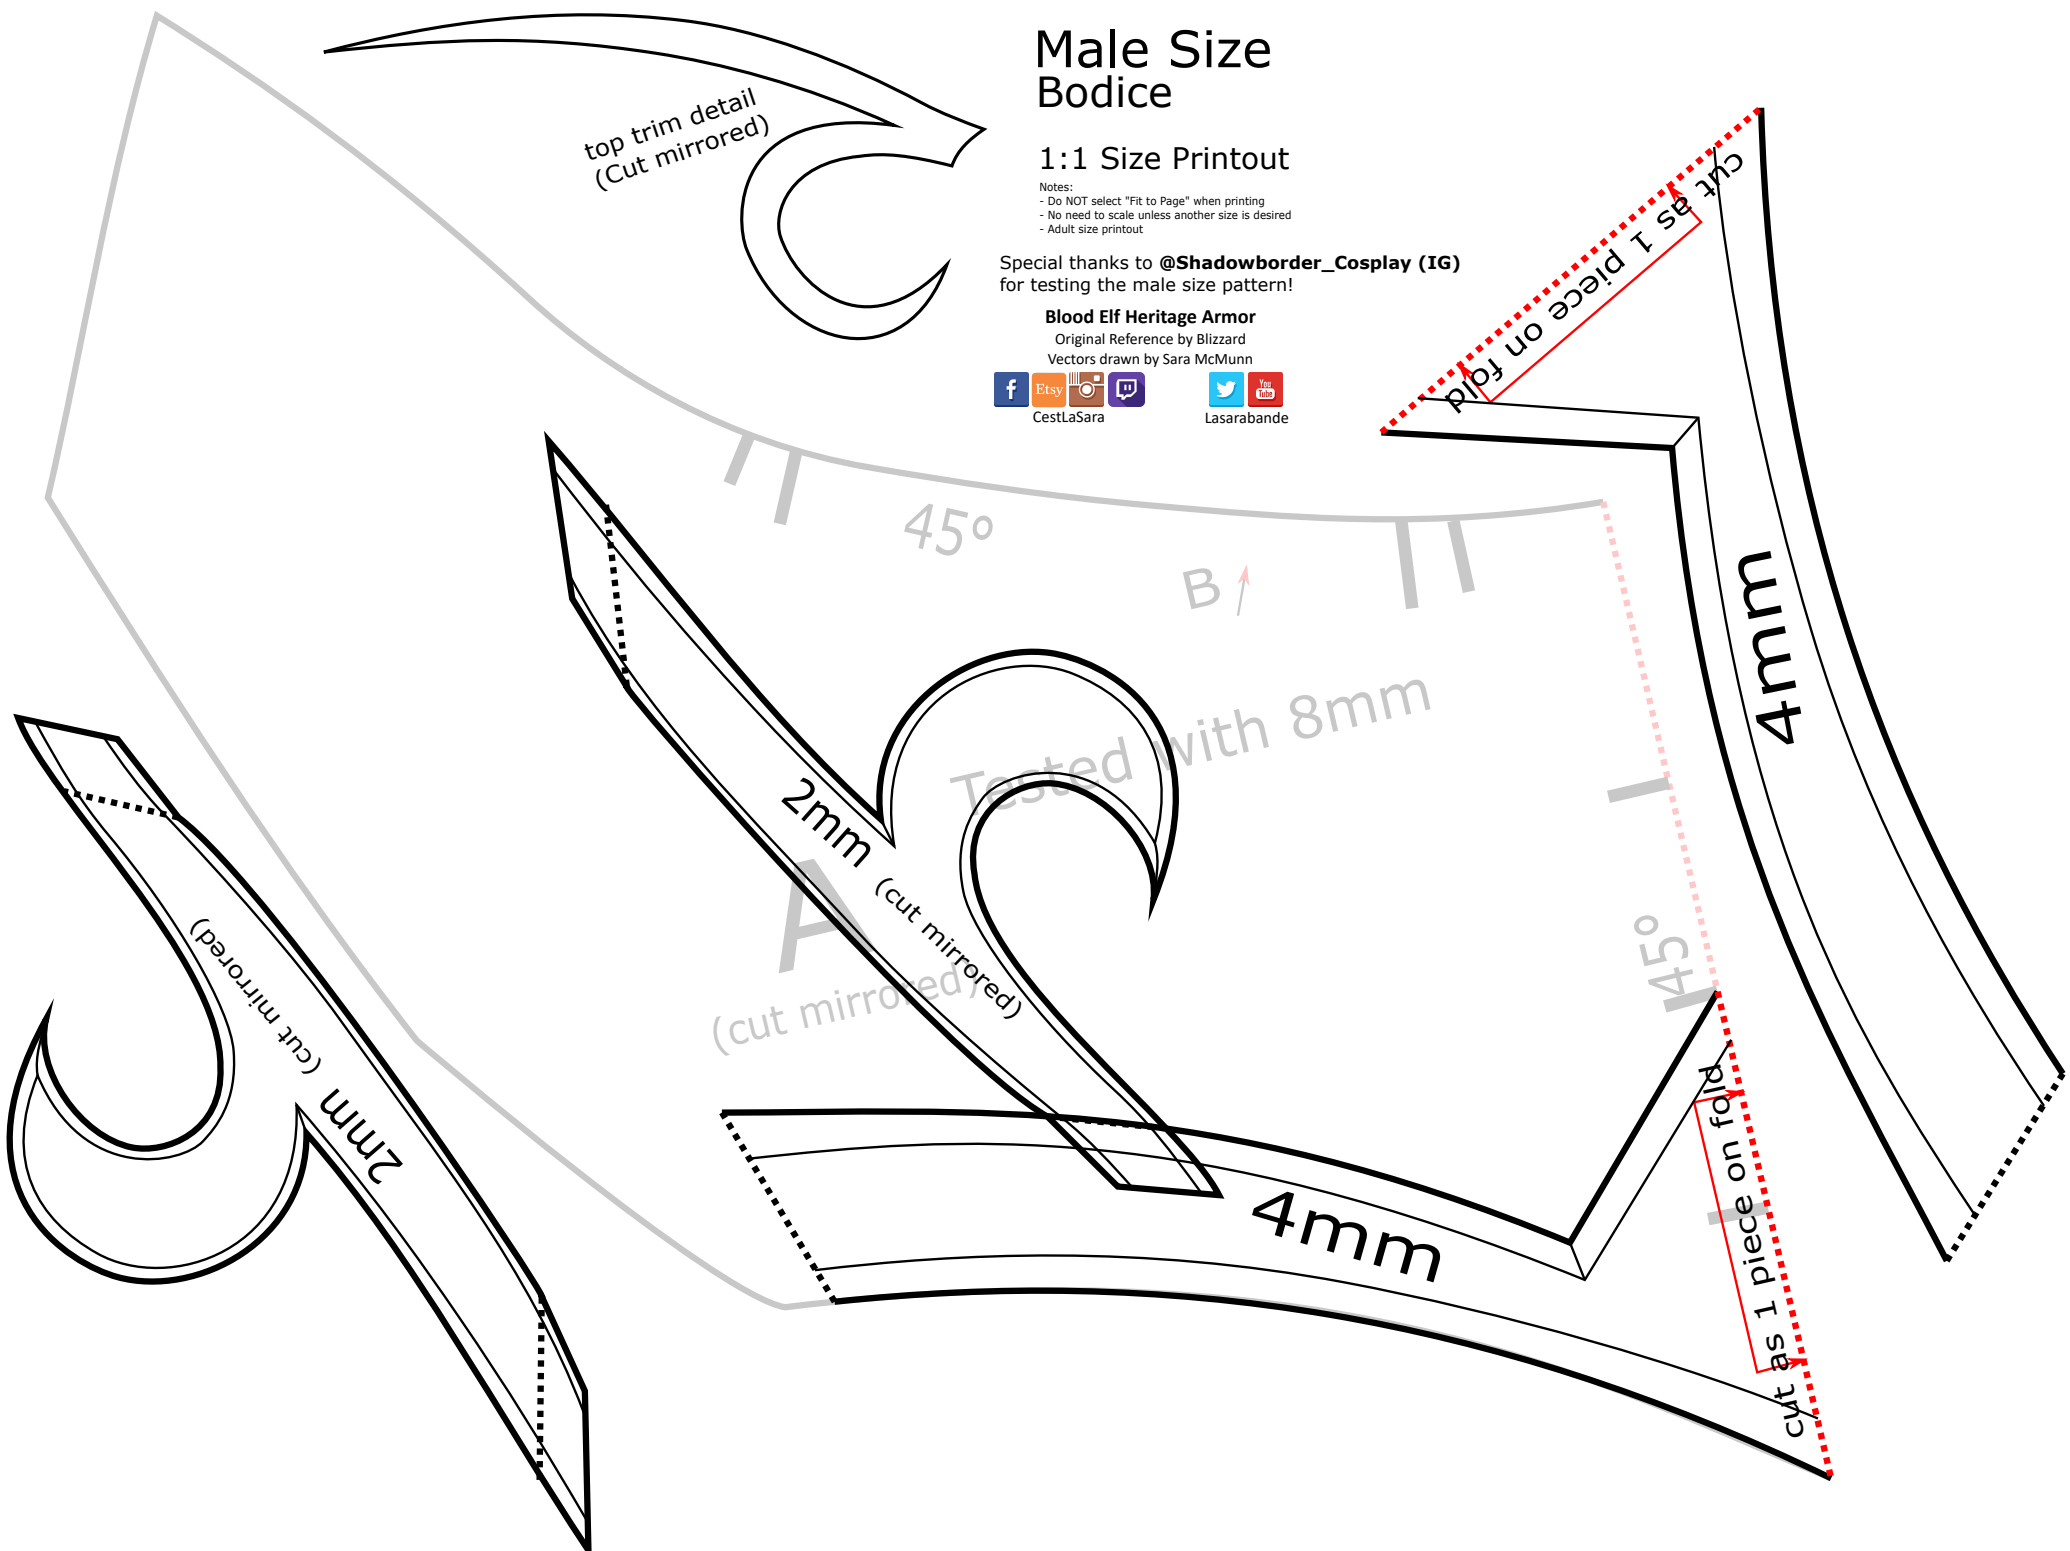

Reference

Male Size Bodice

1:1 Size Printout

Notes:

- Do NOT select "Fit to Page" when printing
- No need to scale unless another size is desired
- Adult size printout

Special thanks to [@Shadowborder_Cosplay \(IG\)](#) for testing the male size pattern!

- Notes:
- Do NOT select "Fit to Page" when printing
 - No need to scale unless another size is desired
 - Adult size printout

Special thanks to [@Shadowborder_Cosplay \(IG\)](#) for testing the male size pattern!

Blood Elf Heritage Armor

Original Reference by Blizzard
Vectors drawn by Sara McMunn

CestLaSara

Lasarabande

Male Size Bodice

1:1 Size Printout

- Notes:
- Do NOT select "Fit to Page" when printing
 - No need to scale unless another size is desired
 - Adult size printout

Special thanks to [@Shadowborder_Cosplay \(IG\)](#) for testing the male size pattern!

Blood Elf Heritage Armor
Original Reference by Blizzard
Vectors drawn by Sara McMunn

Male Size Bodice

1:1 Size Printout