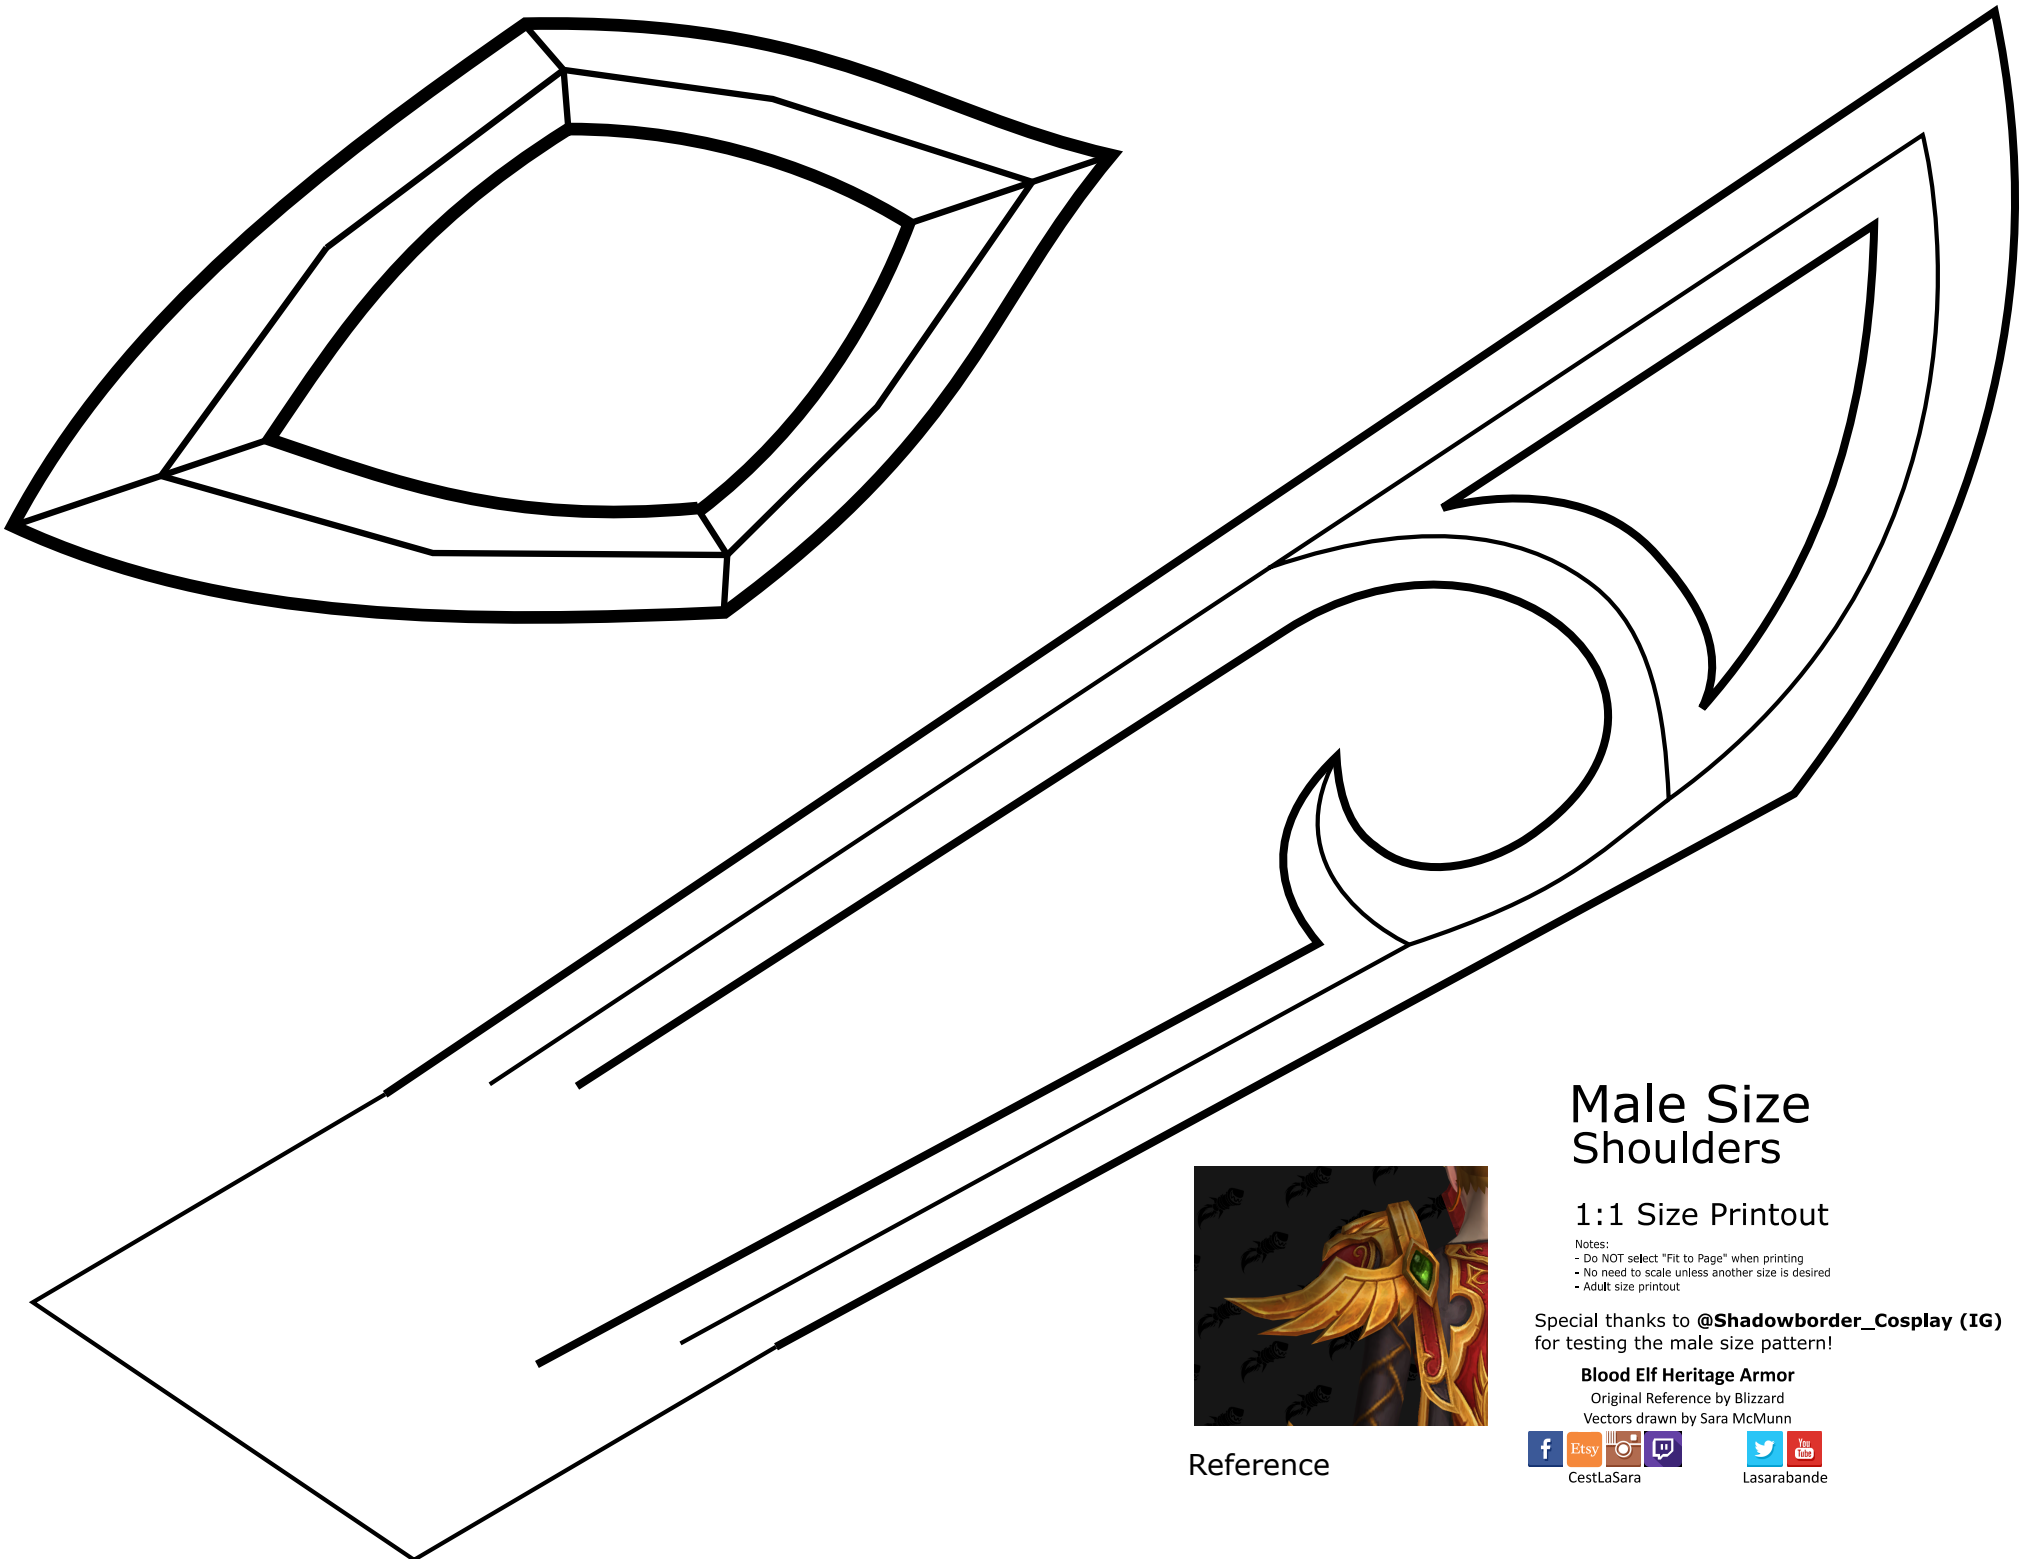

### Blood Elf Heritage Armor

Original Reference by Blizzard  
Vectors drawn by Sara McMunn

CestLaSara

Lasarabande