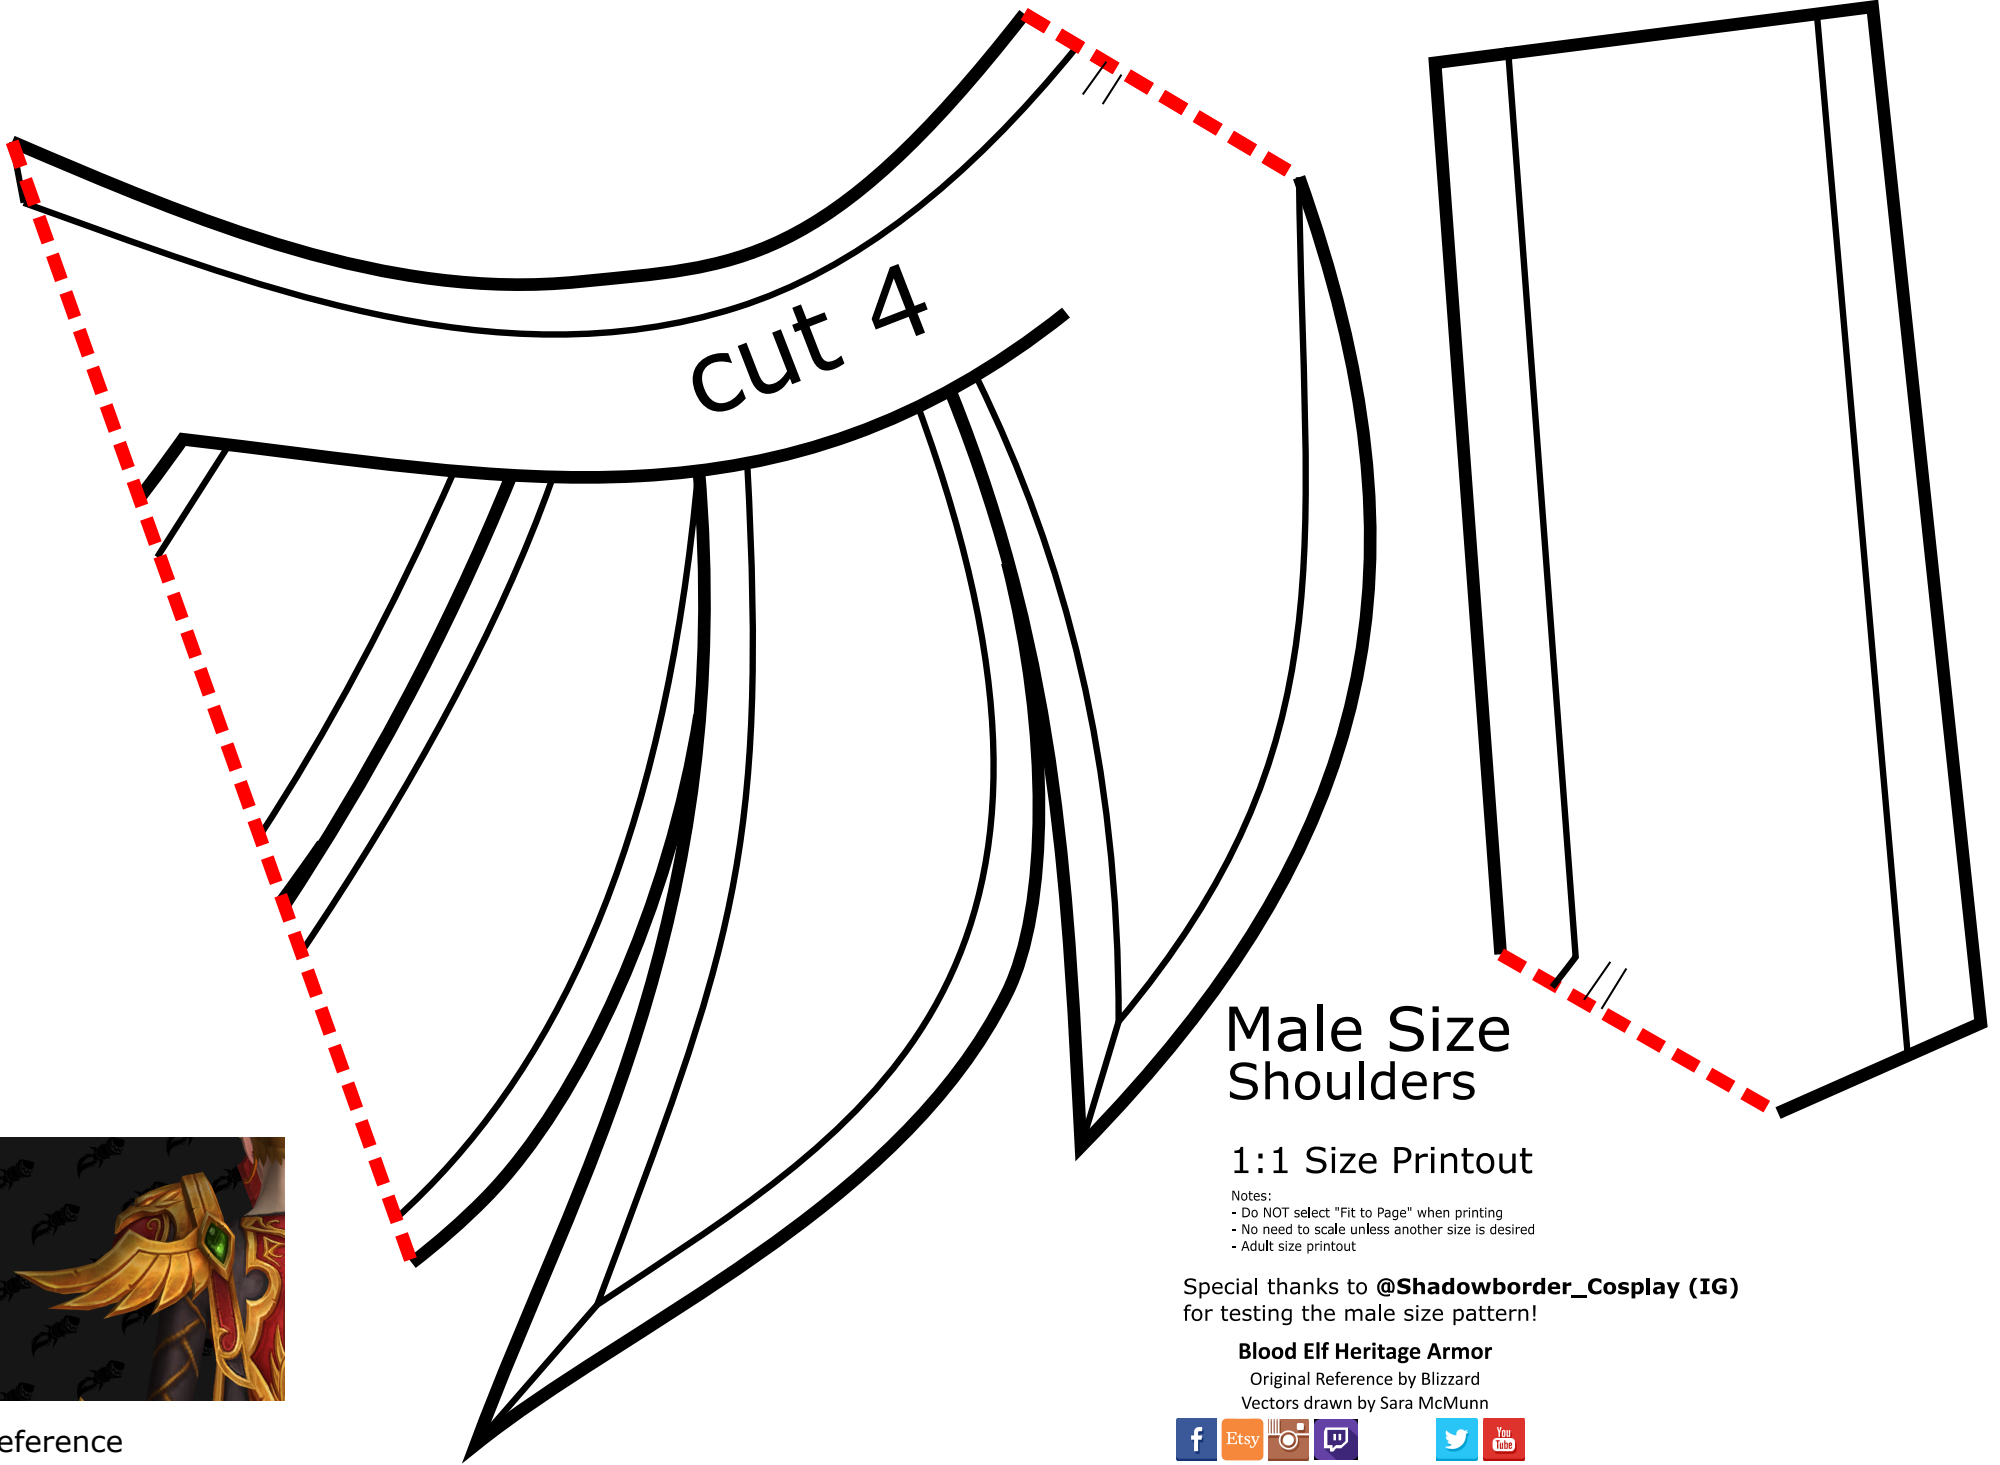

Reference

cut 4

Male Size Shoulders

1:1 Size Printout

Notes:

- Do NOT select "Fit to Page" when printing
- No need to scale unless another size is desired
- Adult size printout

Special thanks to **@Shadowborder_Cosplay (IG)**
for testing the male size pattern!

Blood Elf Heritage Armor

Original Reference by Blizzard

Vectors drawn by Sara McMunn

CestLaSara

Lasarabande