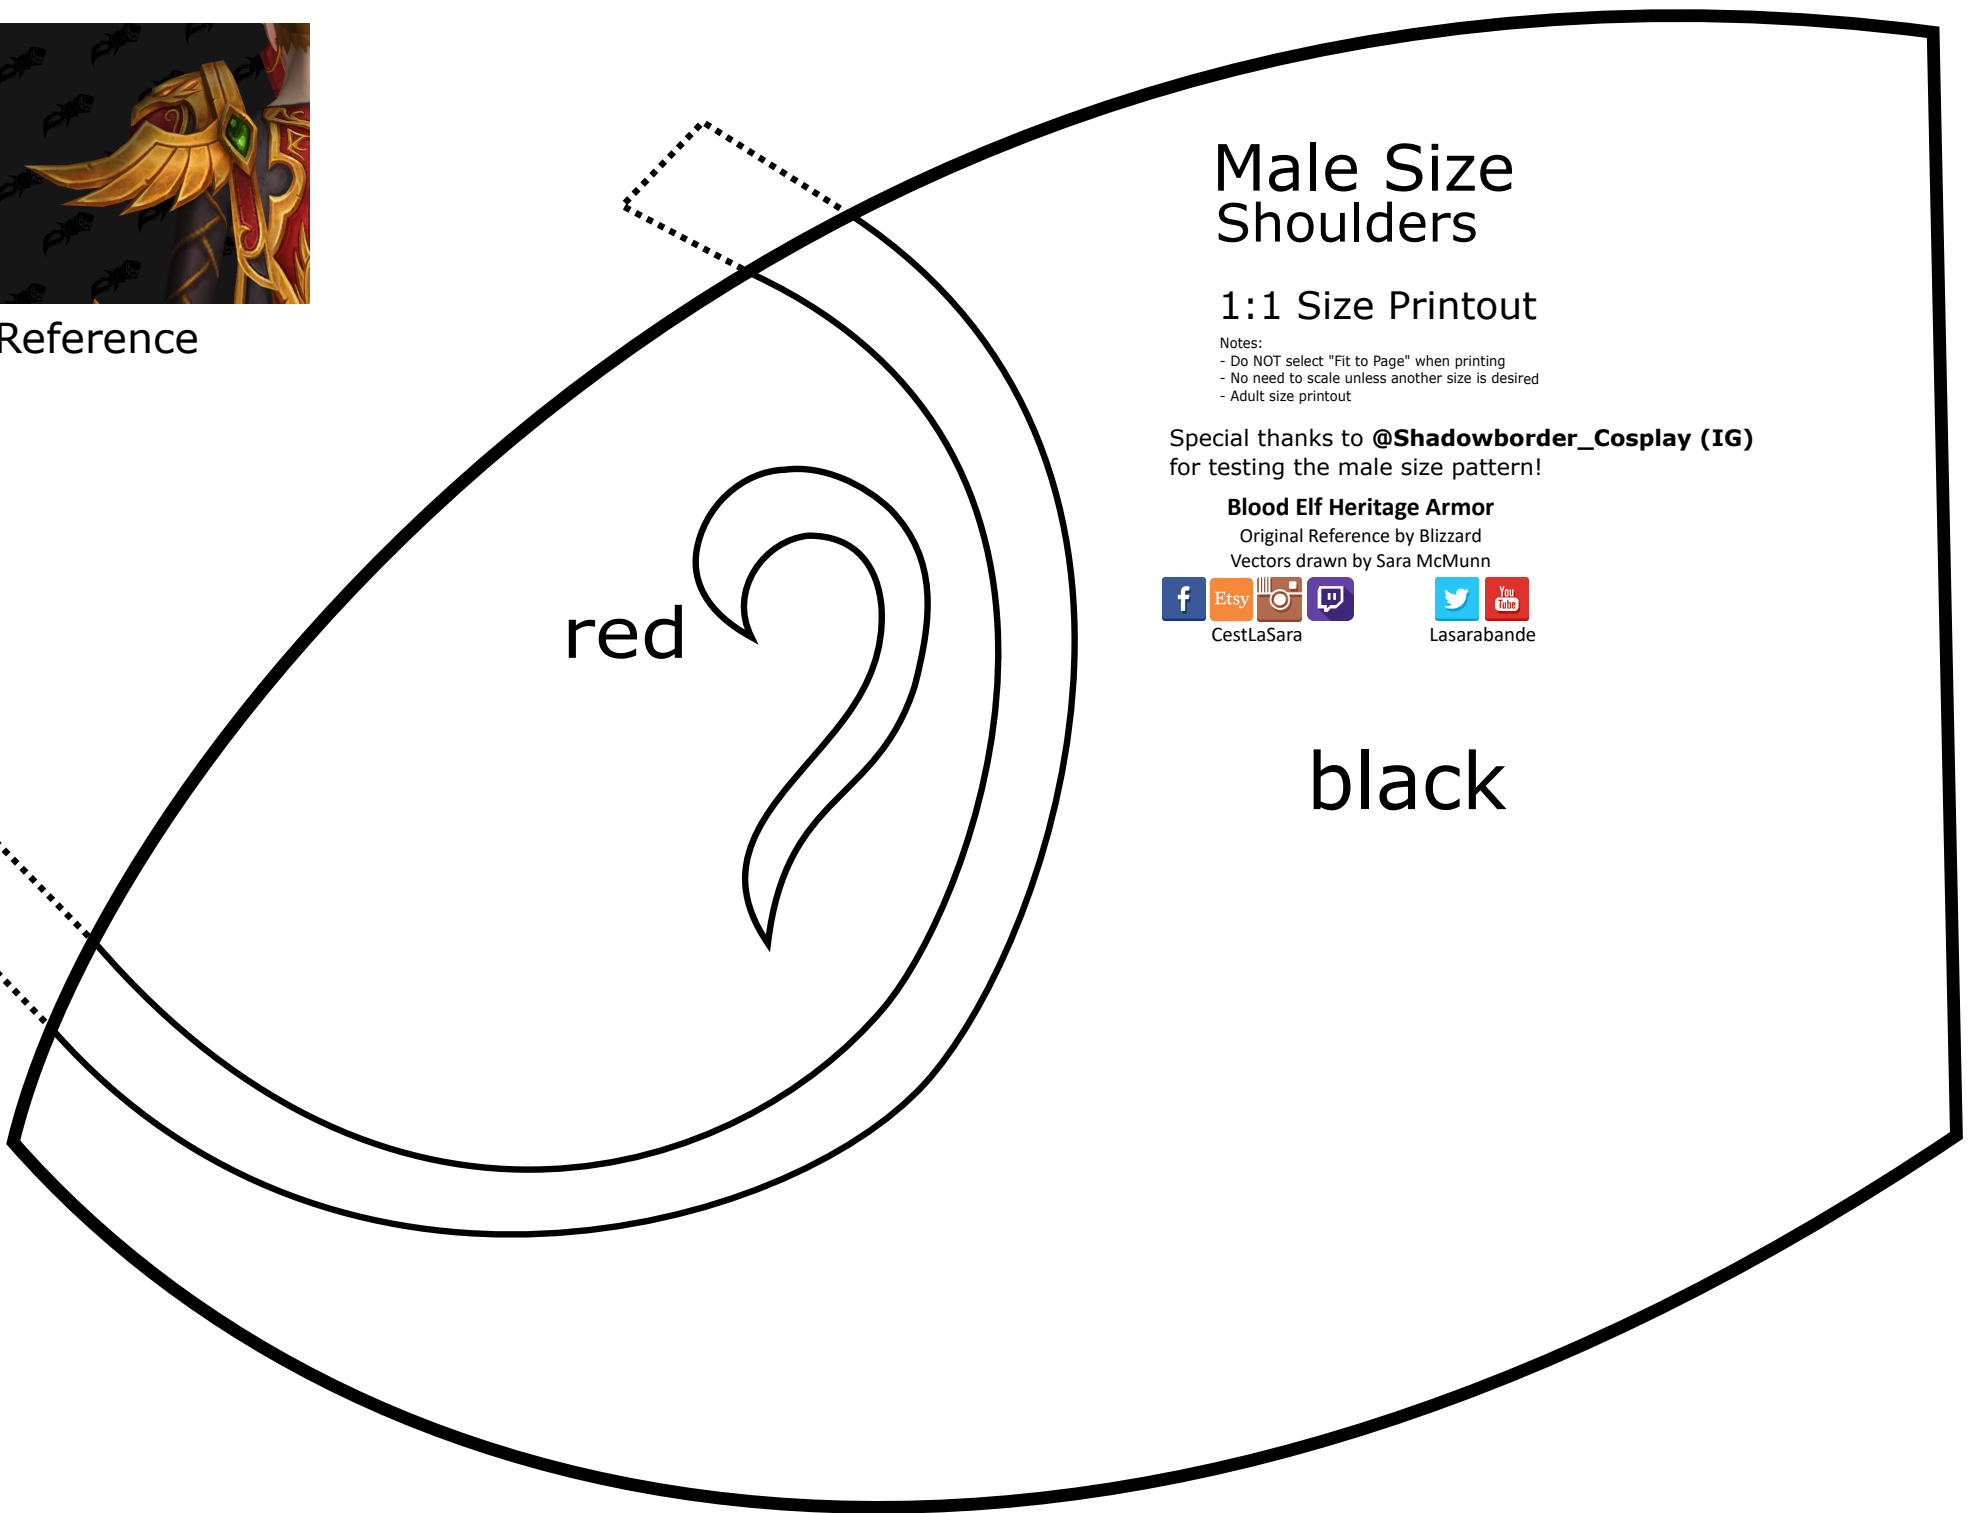

Reference

red

# Male Size Shoulders

1:1 Size Printout

- Notes:
- Do NOT select "Fit to Page" when printing
  - No need to scale unless another size is desired
  - Adult size printout

Special thanks to **@Shadowborder\_Cosplay (IG)**  
for testing the male size pattern!

## Blood Elf Heritage Armor

Original Reference by Blizzard  
Vectors drawn by Sara McMunn

CestLaSara

Lasarabande

black