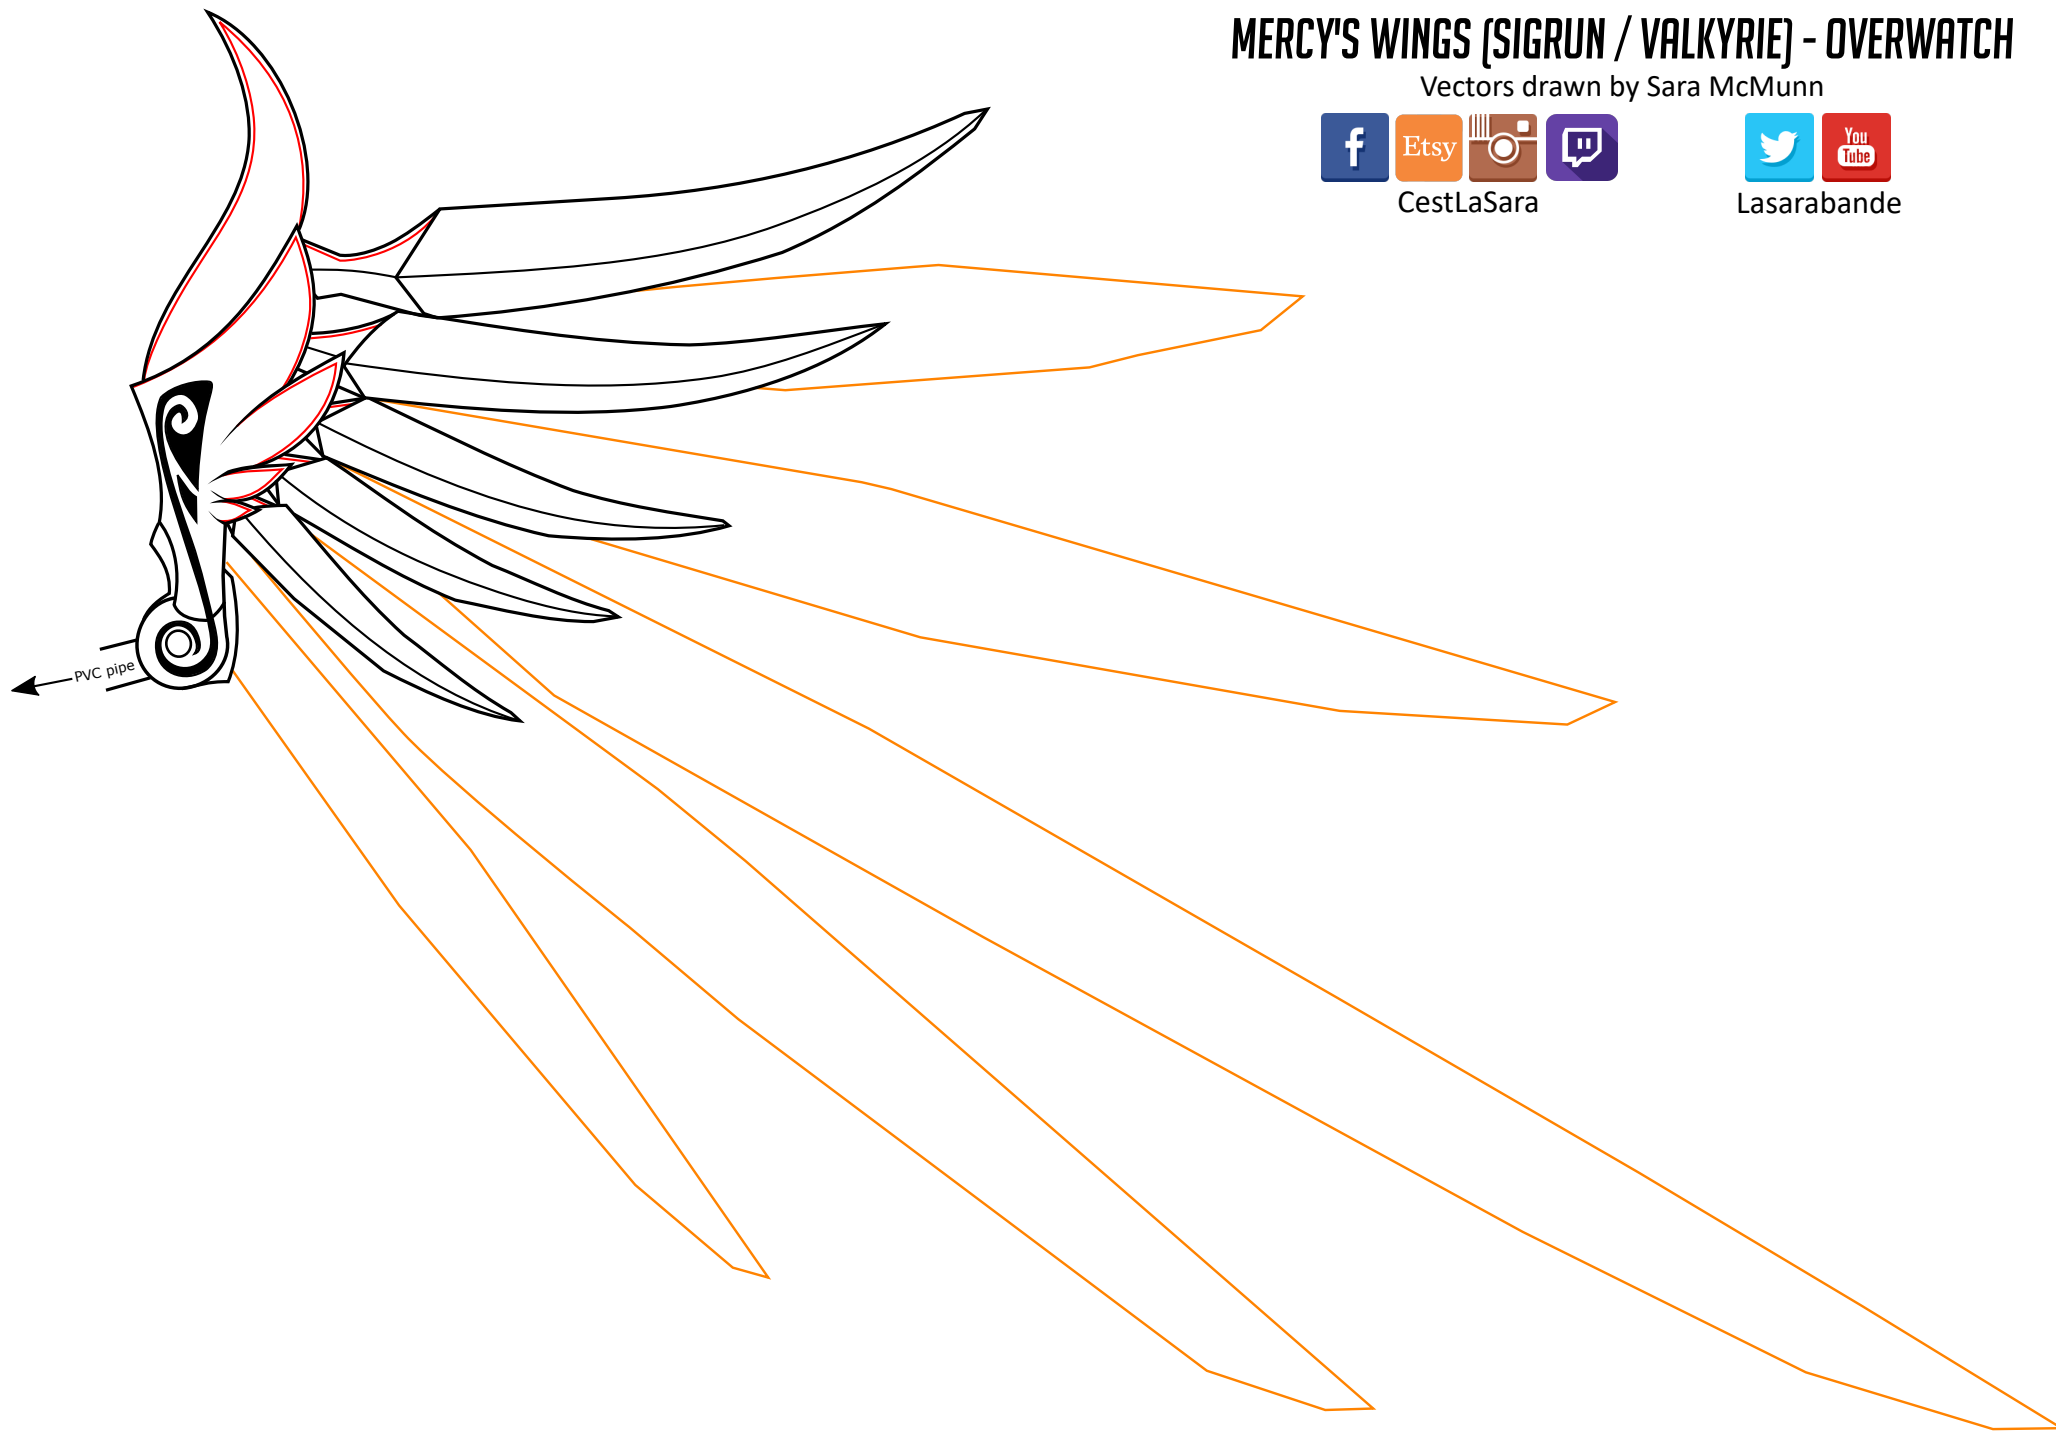

Base view

Detail

## MERCY'S WINGS (SIGRUN / VALKYRIE) - OVERWATCH

Vectors drawn by Sara McMunn

CestLaSara

Lasarabande

# MERCY'S WINGS (SIGRUN / VALKYRIE) - OVERWATCH

Vectors drawn by Sara McMunn

CestLaSara

Lasarabande

Note: You may need to extend the base of these wings when cutting out this page. Please cut where there are stroke lines.

**MERCY'S WINGS (SIGRUN / VALKYRIE) - OVERWATCH**

Vectors drawn by Sara McMunn

CestLaSara

Lasarabande