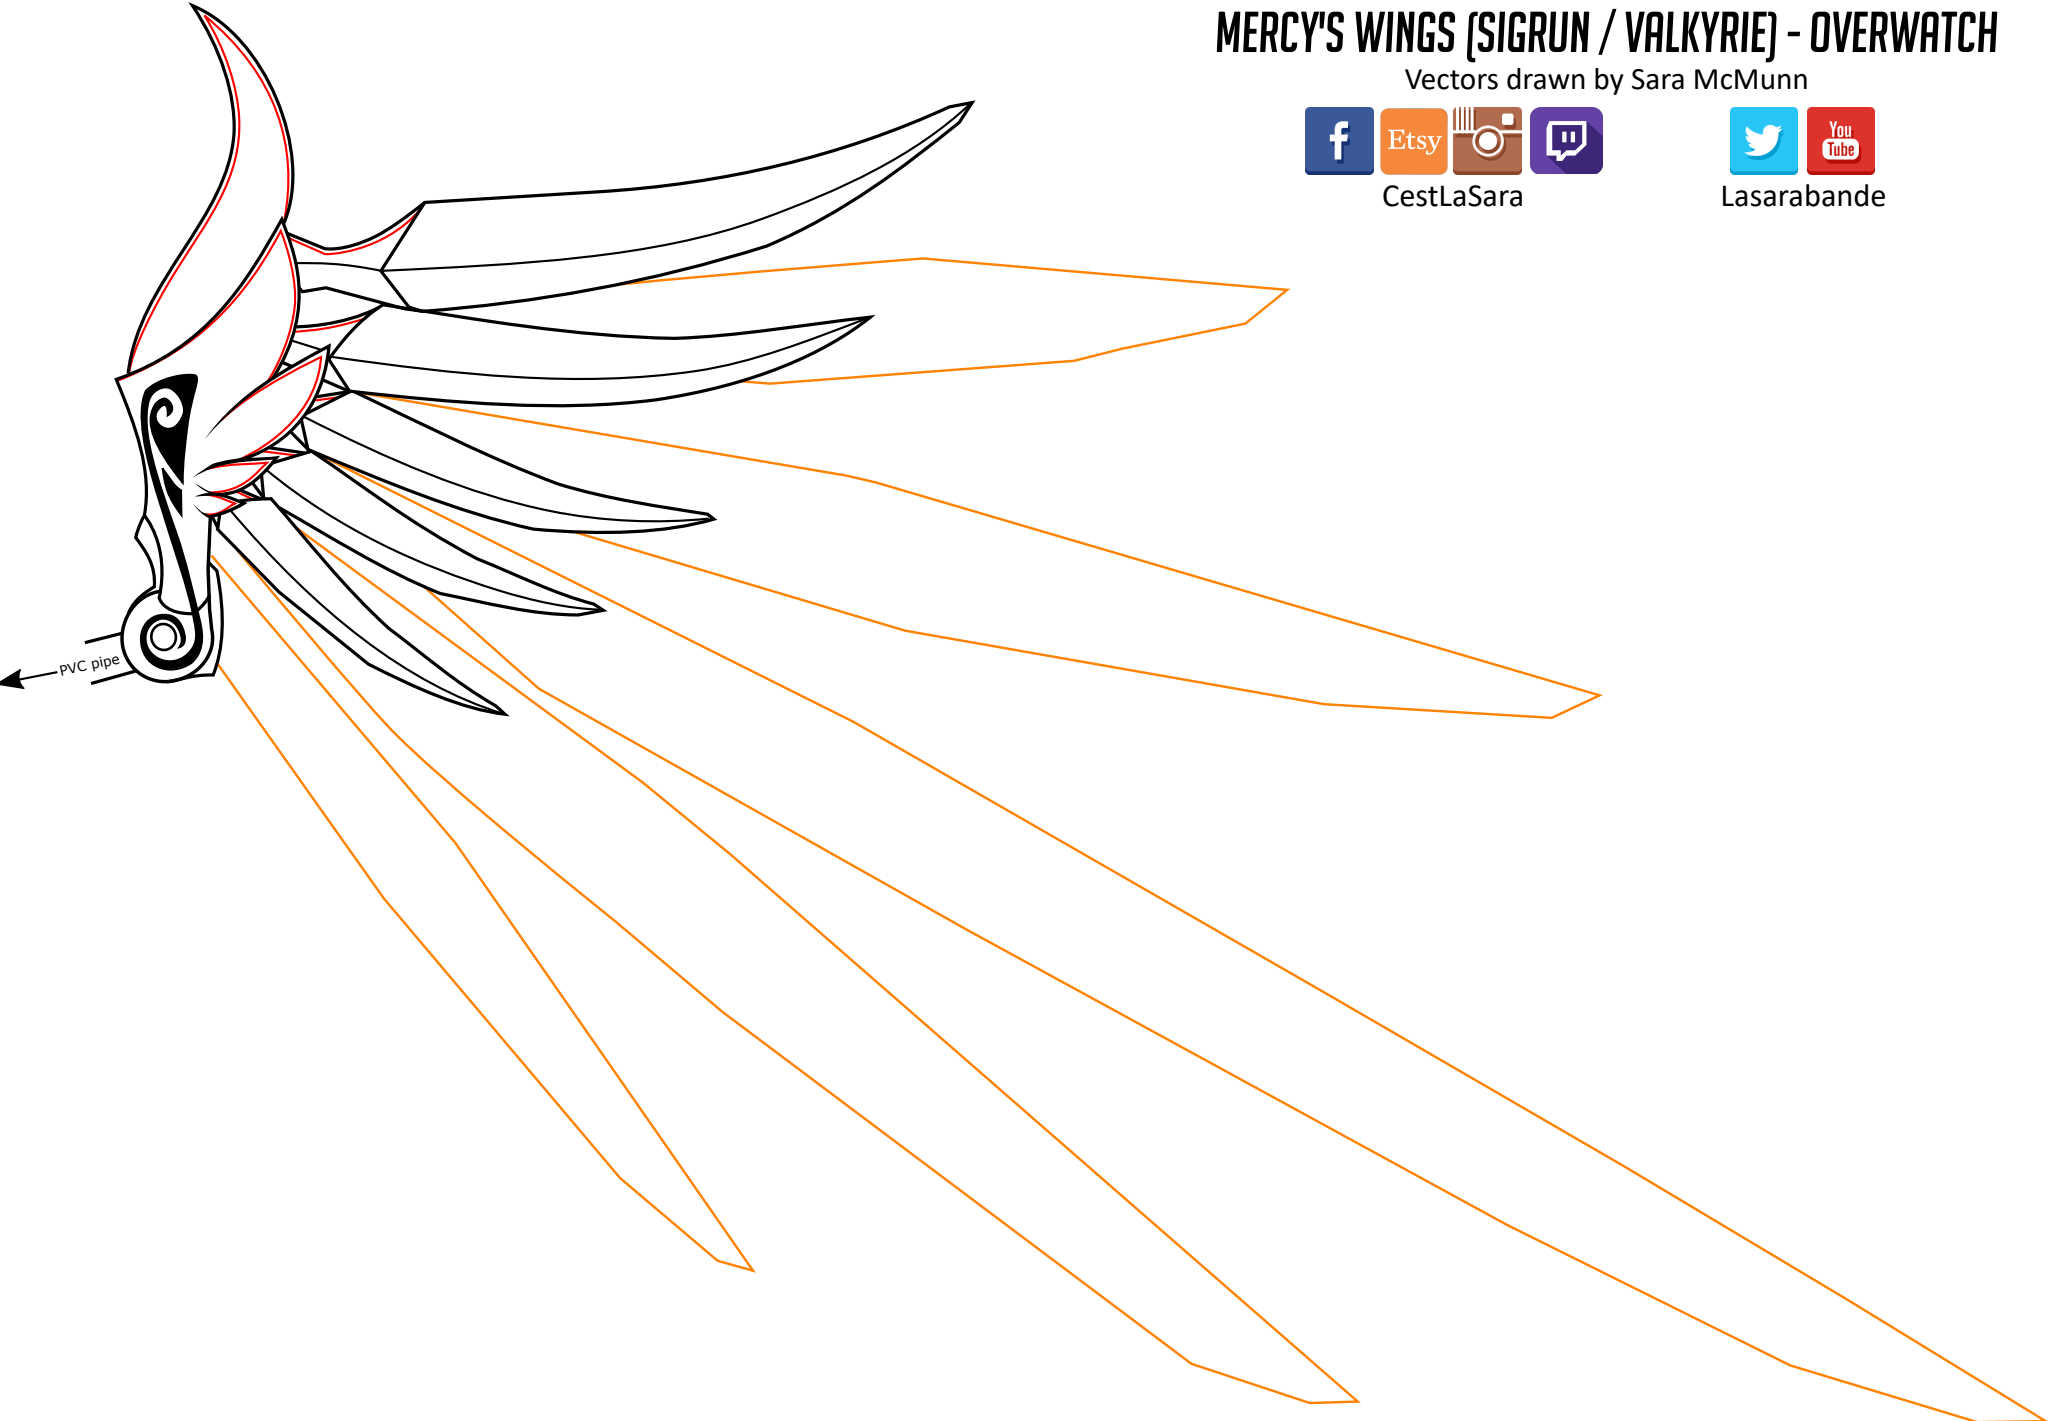

Base view

Detail

MERCY'S WINGS (SIGRUN / VALKYRIE) - OVERWATCH

Vectors drawn by Sara McMunn

CestLaSara

Lasarabande

MERCY'S WINGS (SIGRUN / VALKYRIE) - OVERWATCH

Vectors drawn by Sara McMunn

CestLaSara

Lasarabande

Note: You may need to extend the base of these wings when cutting out this page. Please cut where there are stroke lines.

MERCY'S WINGS (SIGRUN / VALKYRIE) - OVERWATCH

Vectors drawn by Sara McMunn

CestLaSara

Lasarabande