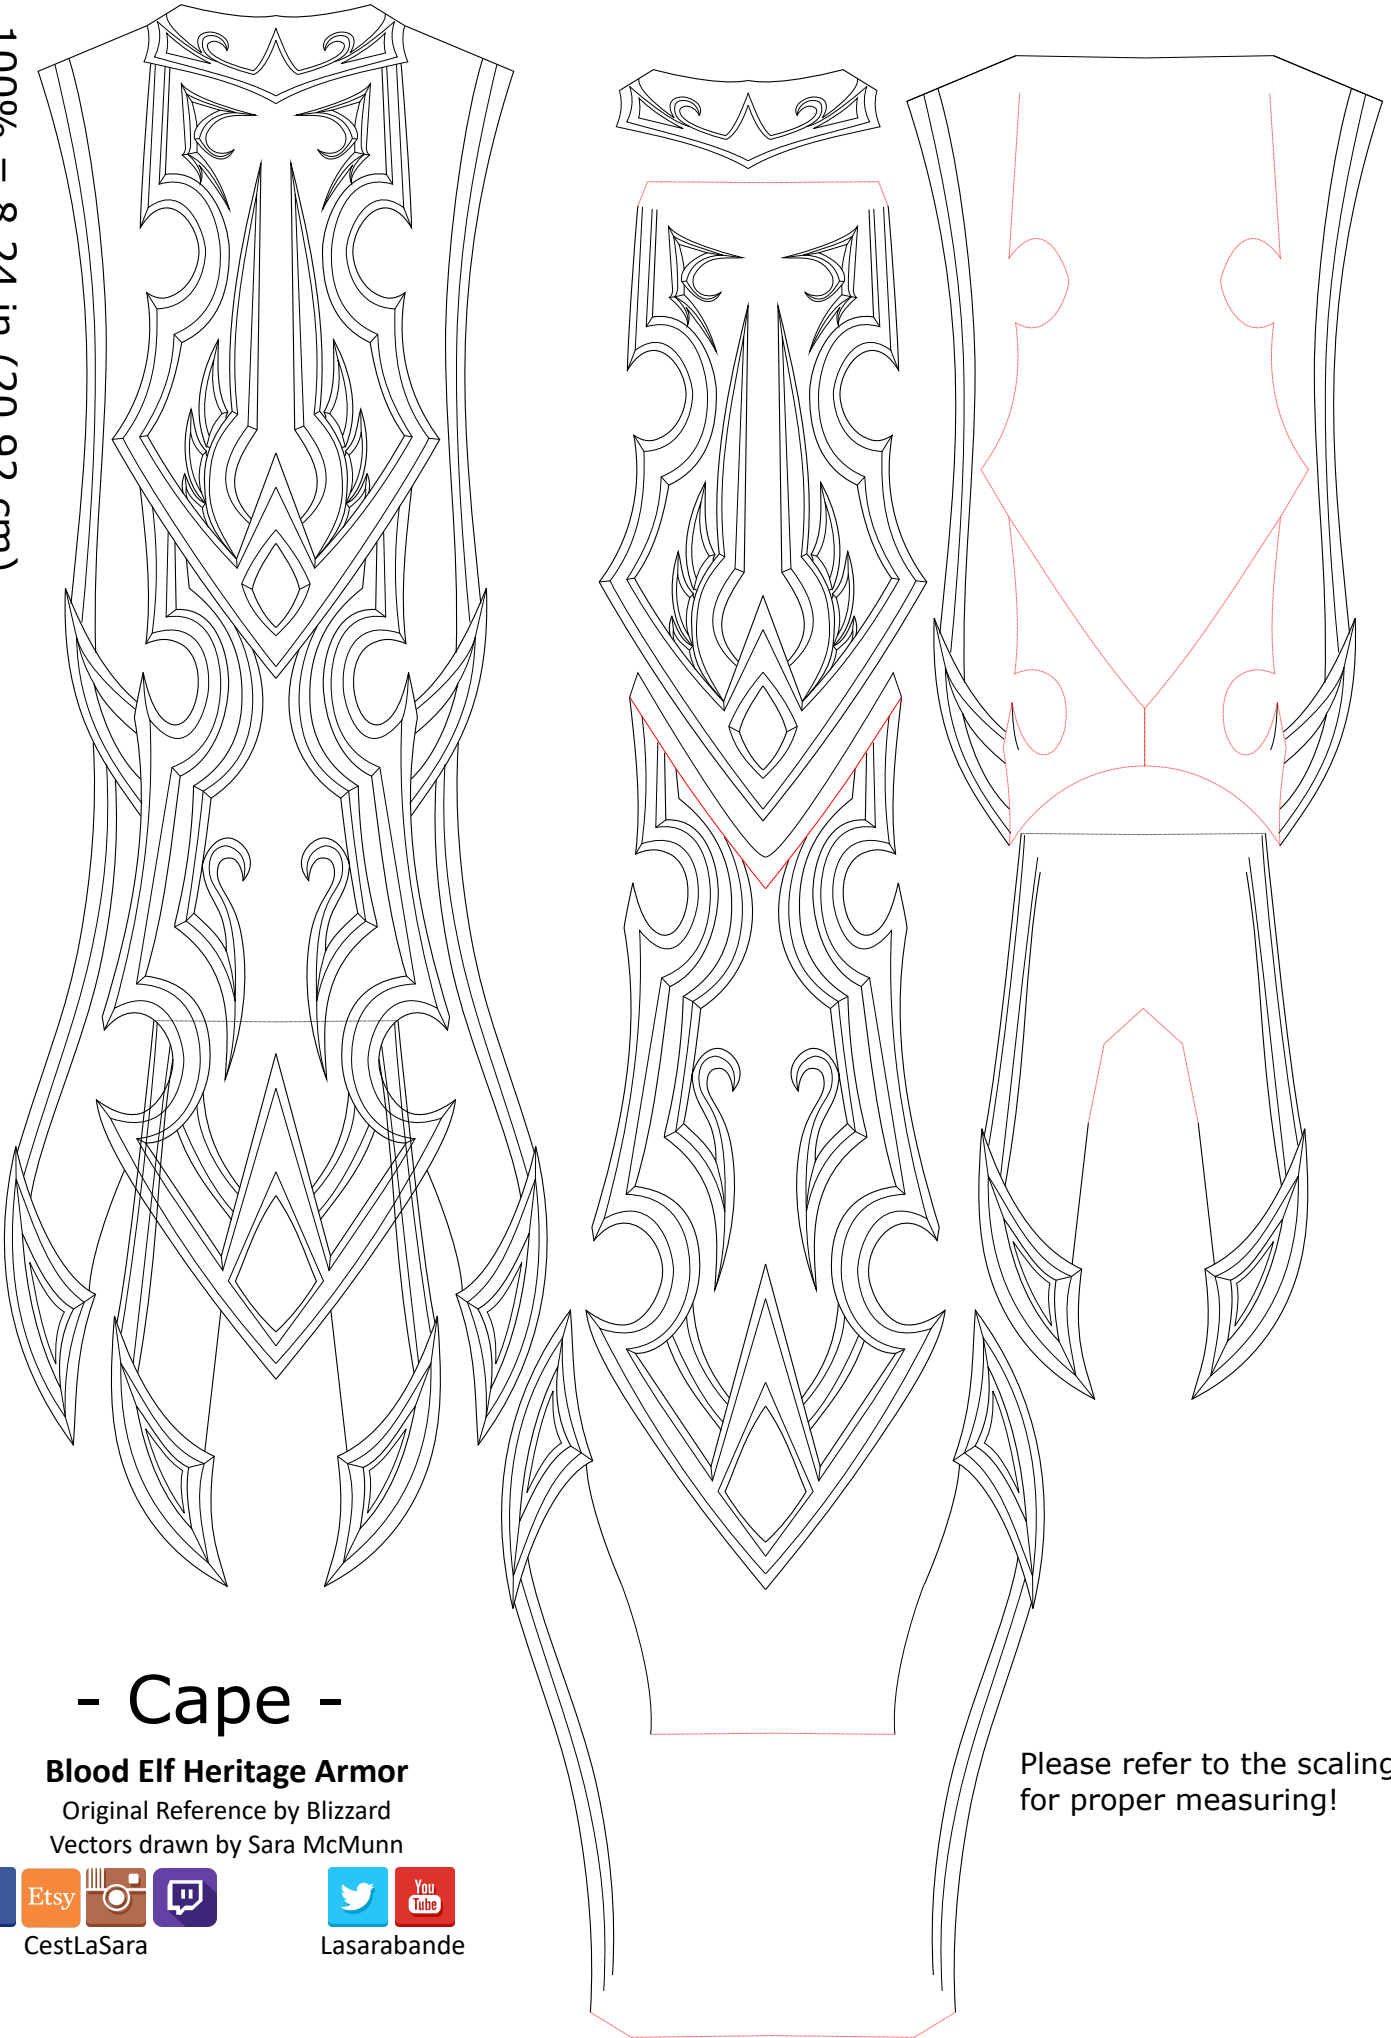

# Blood Elf Heritage Armor - Cape Print Scale Chart

For use with C'est La Sara Cosplay Patterns Only

What percent % should I increase the picture size to when printing? See the green column!

For more tutorials on printing out my patterns to your size, please visit:

[www.cestlasara.com](http://www.cestlasara.com)

Scale Percent (%)	Cape Top to Bottom (inches)	Cape Top to Bottom (Feet)	Cape To Bottom (cm)	Suggested Cosplayer Height (Feet, inches)	Suggested Cosplayer Height (m)
100	8.24	0.69	20.93	---	---
388	32	2.67	81.28	3'7"	1.09
400	33	2.75	83.82	3'9"	1.14
425	35	2.92	88.90	3'11"	1.19
449	37	3.08	93.98	4'2"	1.27
461	38	3.17	96.52	4'4"	1.32
485	40	3.33	101.60	4'7"	1.40
510	42	3.50	106.68	4'9"	1.45
534	44	3.67	111.76	4'11"	1.50
546	45	3.75	114.30	5'2"	1.57
558	46	3.83	116.84	5'3"	1.60
570	47	3.92	119.38	5'4"	1.63
583	48	4.00	121.92	5'5"	1.65
595	49	4.08	124.46	5'6"	1.68
607	50	4.17	127.00	5'7"	1.70
619	51	4.25	129.54	5'8"	1.73
631	52	4.33	132.08	5'9"	1.75
643	53	4.42	134.62	6'	1.83
655	54	4.50	137.16	6'1"	1.85
667	55	4.58	139.70	6'4"	1.93
680	56	4.67	142.24	6'5"	1.96
692	57	4.75	144.78	6'6"	1.98
704	58	4.83	147.32	6'7"	2.01
716	59	4.92	149.86	6'8"	2.03
728	60	5.00	152.40	6'9"	2.06

100% = 8.24 in (20.92 cm)