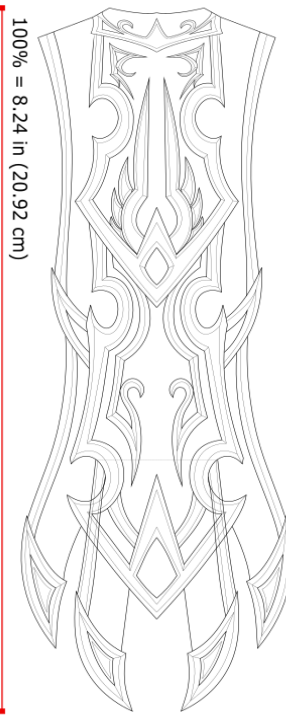

# Blood Elf Heritage Armor - Cape Print Scale Chart

For use with C'est La Sara Cosplay Patterns Only

What percent % should I increase the picture size to when printing? See the green column!

For more tutorials on printing out my patterns to your size, please visit:

[www.cestlasara.com](http://www.cestlasara.com)

Scale Percent (%)	Cape Top to Bottom (inches)	Cape Top to Bottom (Feet)	Cape To Bottom (cm)	Suggested Cosplayer Height (Feet, inches)	Suggested Cosplayer Height (m)
100	8.24	0.69	20.93	---	---
388	32	2.67	81.28	3'7"	1.09
400	33	2.75	83.82	3'9"	1.14
425	35	2.92	88.90	3'11"	1.19
449	37	3.08	93.98	4'2"	1.27
461	38	3.17	96.52	4'4"	1.32
485	40	3.33	101.60	4'7"	1.40
510	42	3.50	106.68	4'9"	1.45
534	44	3.67	111.76	4'11"	1.50
546	45	3.75	114.30	5'2"	1.57
558	46	3.83	116.84	5'3"	1.60
570	47	3.92	119.38	5'4"	1.63
583	48	4.00	121.92	5'5"	1.65
595	49	4.08	124.46	5'6"	1.68
607	50	4.17	127.00	5'7"	1.70
619	51	4.25	129.54	5'8"	1.73
631	52	4.33	132.08	5'9"	1.75
643	53	4.42	134.62	6'	1.83
655	54	4.50	137.16	6'1"	1.85
667	55	4.58	139.70	6'4"	1.93
680	56	4.67	142.24	6'5"	1.96
692	57	4.75	144.78	6'6"	1.98
704	58	4.83	147.32	6'7"	2.01
716	59	4.92	149.86	6'8"	2.03
728	60	5.00	152.40	6'9"	2.06

100% = 8.24 in (20.92 cm)