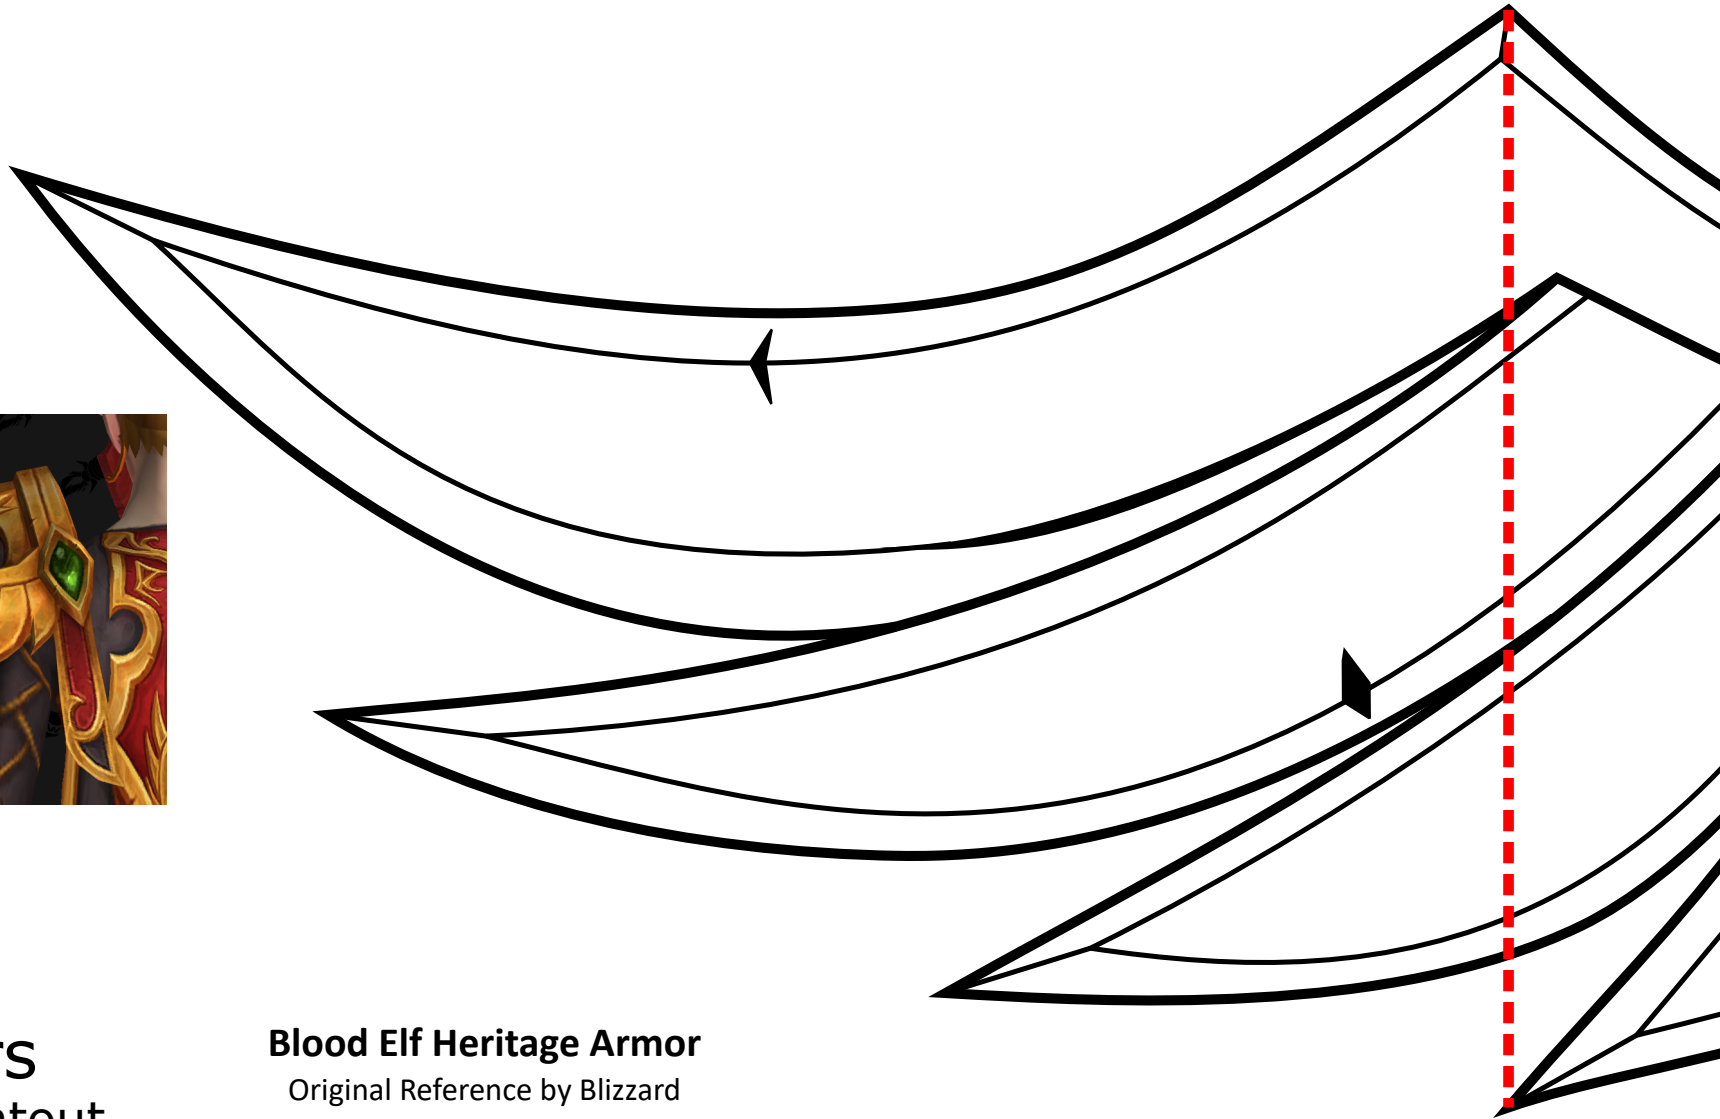

Blood Elf Heritage Armor

Original Reference by Blizzard
Vectors drawn by Sara McMunn

CestLaSara

Lasarabande

Reference

Shoulders

1:1 Size Printout

- Notes:
- Do NOT select "Fit to Page" when printing
 - No need to scale unless another size is desired
 - Adult size printout