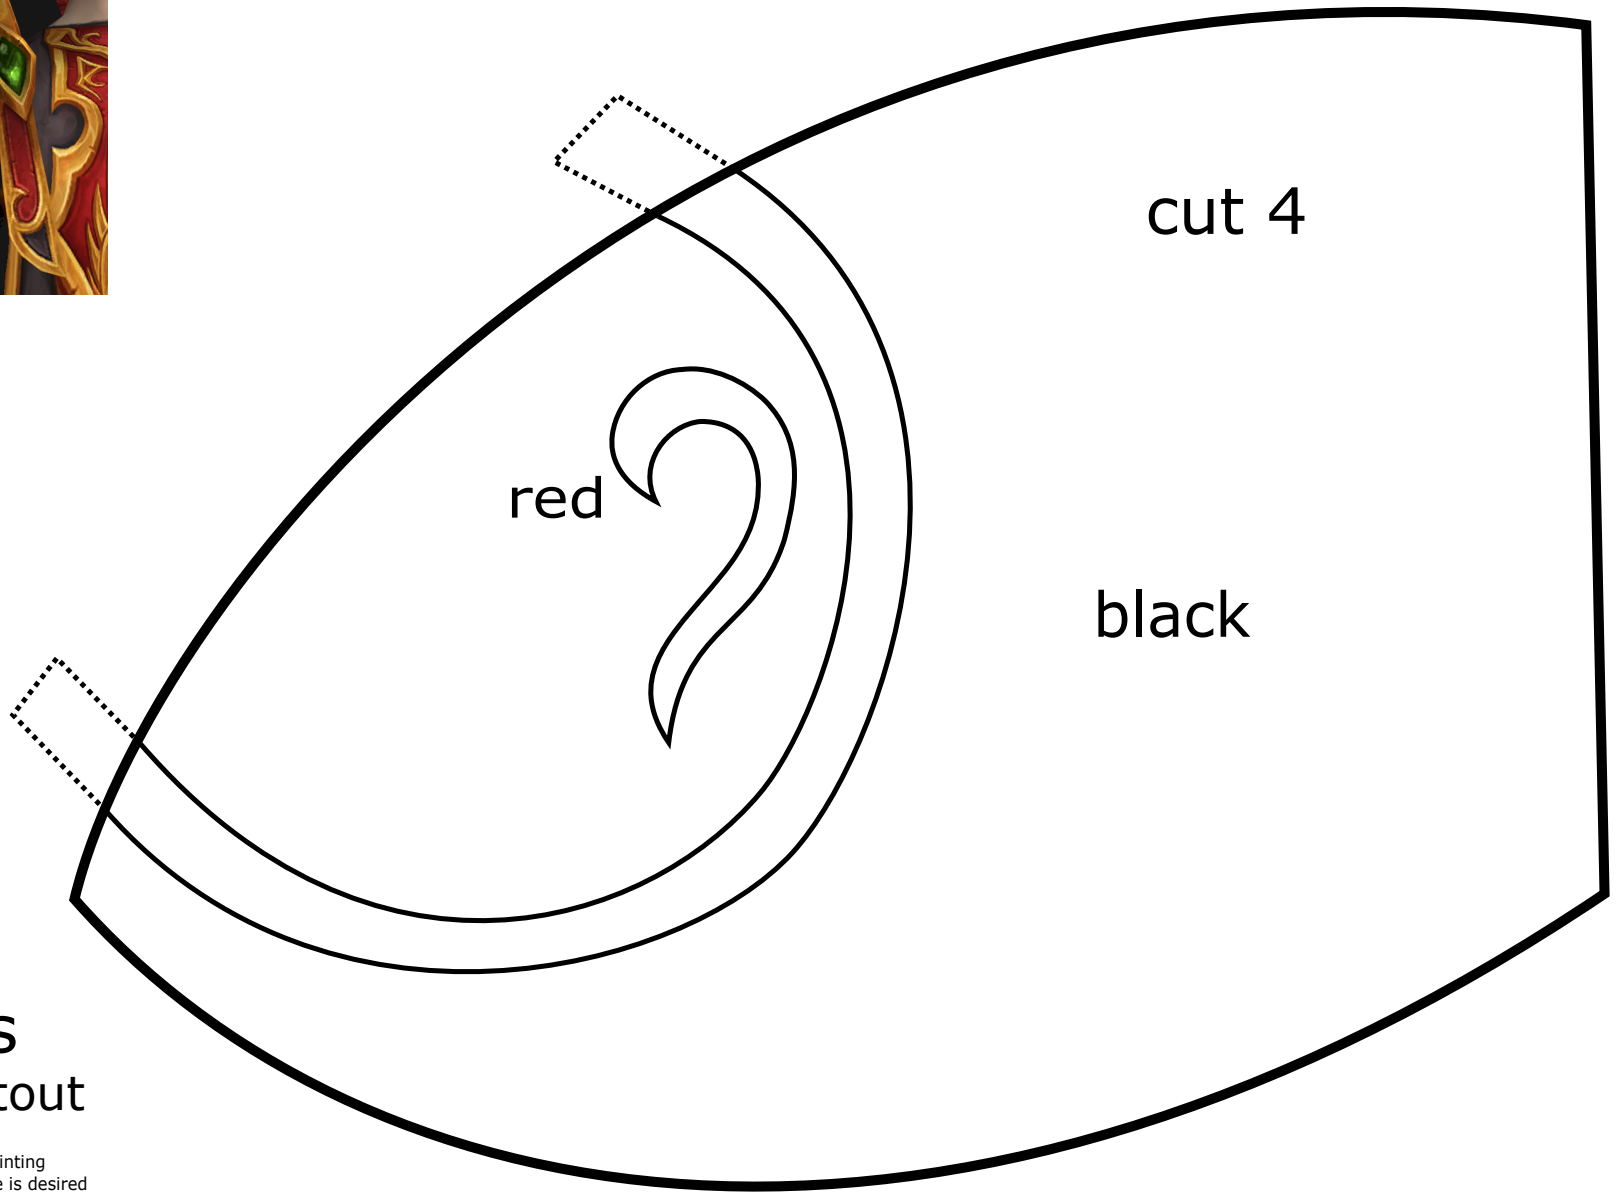

Reference

Shoulders

1:1 Size Printout

- Notes:
- Do NOT select "Fit to Page" when printing
 - No need to scale unless another size is desired
 - Adult size printout

Blood Elf Heritage Armor

Original Reference by Blizzard

Vectors drawn by Sara McMunn

CestLaSara

Lasarabande

Reference

cut 4

Shoulders

1:1 Size Printout

Notes:
- Do NOT select "Fit to Page" when printing
- No need to scale unless another size is desired
- Adult size printout

Blood Elf Heritage Armor
Original Reference by Blizzard
Vectors drawn by Sara McMunn

CestLaSara Lasarabande

Reference

Shoulders

1:1 Size Printout

- Notes:
- Do NOT select "Fit to Page" when printing
 - No need to scale unless another size is desired
 - Adult size printout