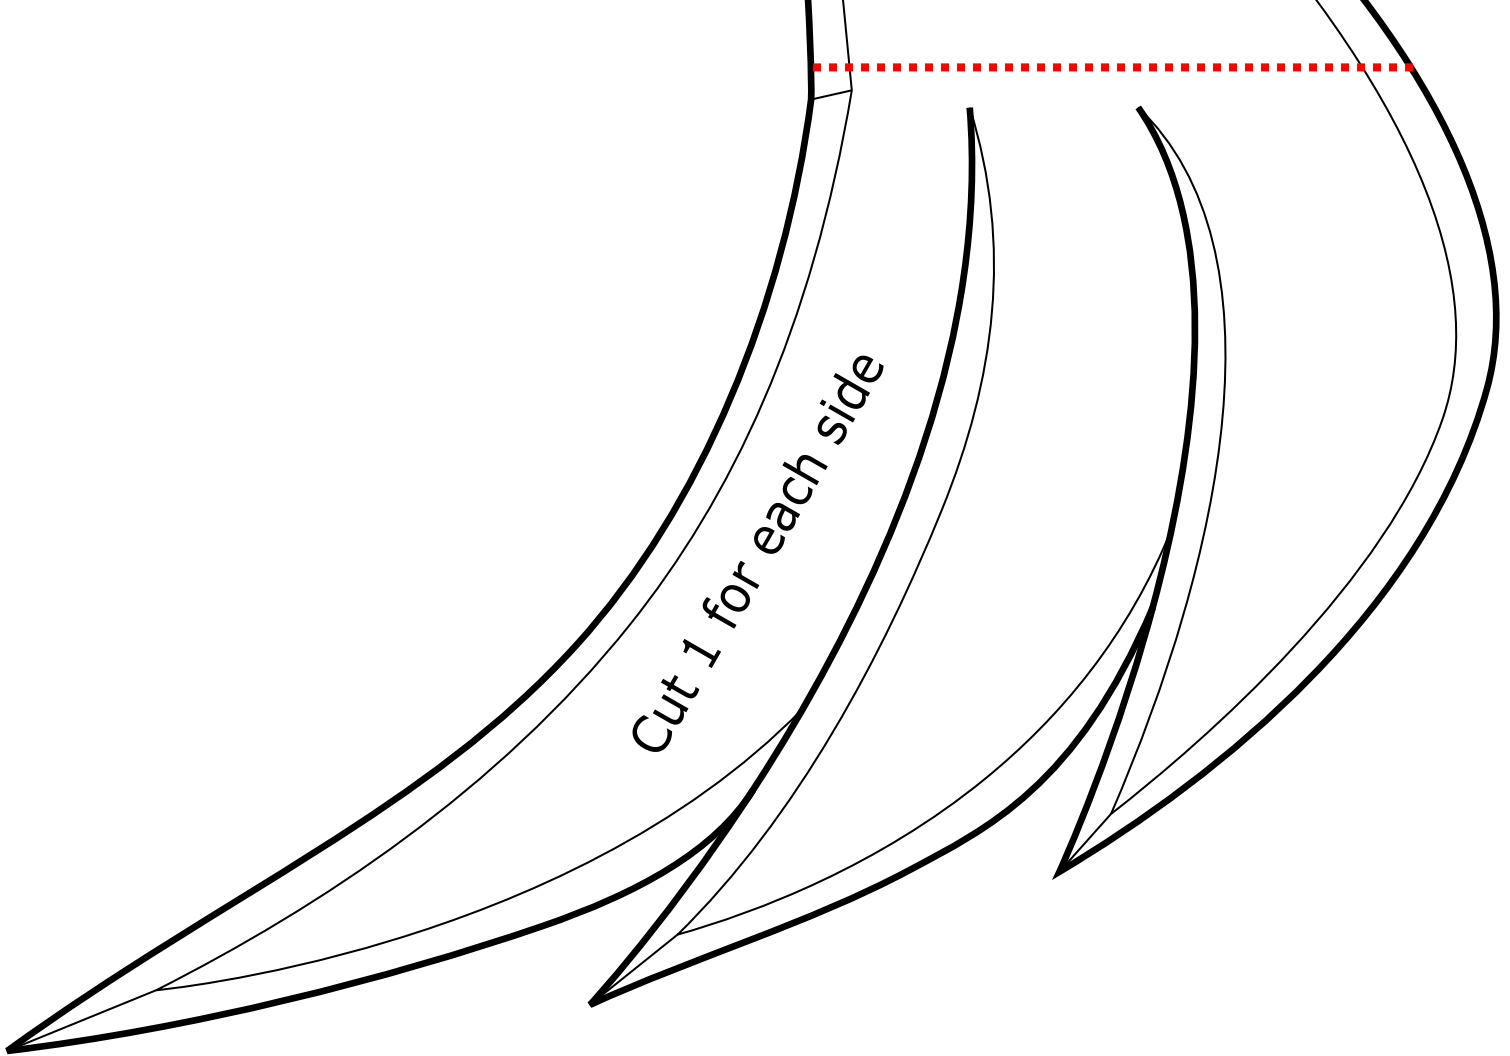

## - Helm - 1:1 Size Printout

Notes:

- Do NOT select "Fit to Page" when printing
- No need to scale unless another size is desired
- Adult size printout

Cut 1 for each side

### **Blood Elf Heritage Armor**

Original Reference by Blizzard

Vectors drawn by Sara McMunn

CestLaSara

Lasarabande

## 1:1 Size Printout

Notes:

- Do NOT select "Fit to Page" when printing
- No need to scale unless another size is desired
- Adult size printout

Cut 1 for each side