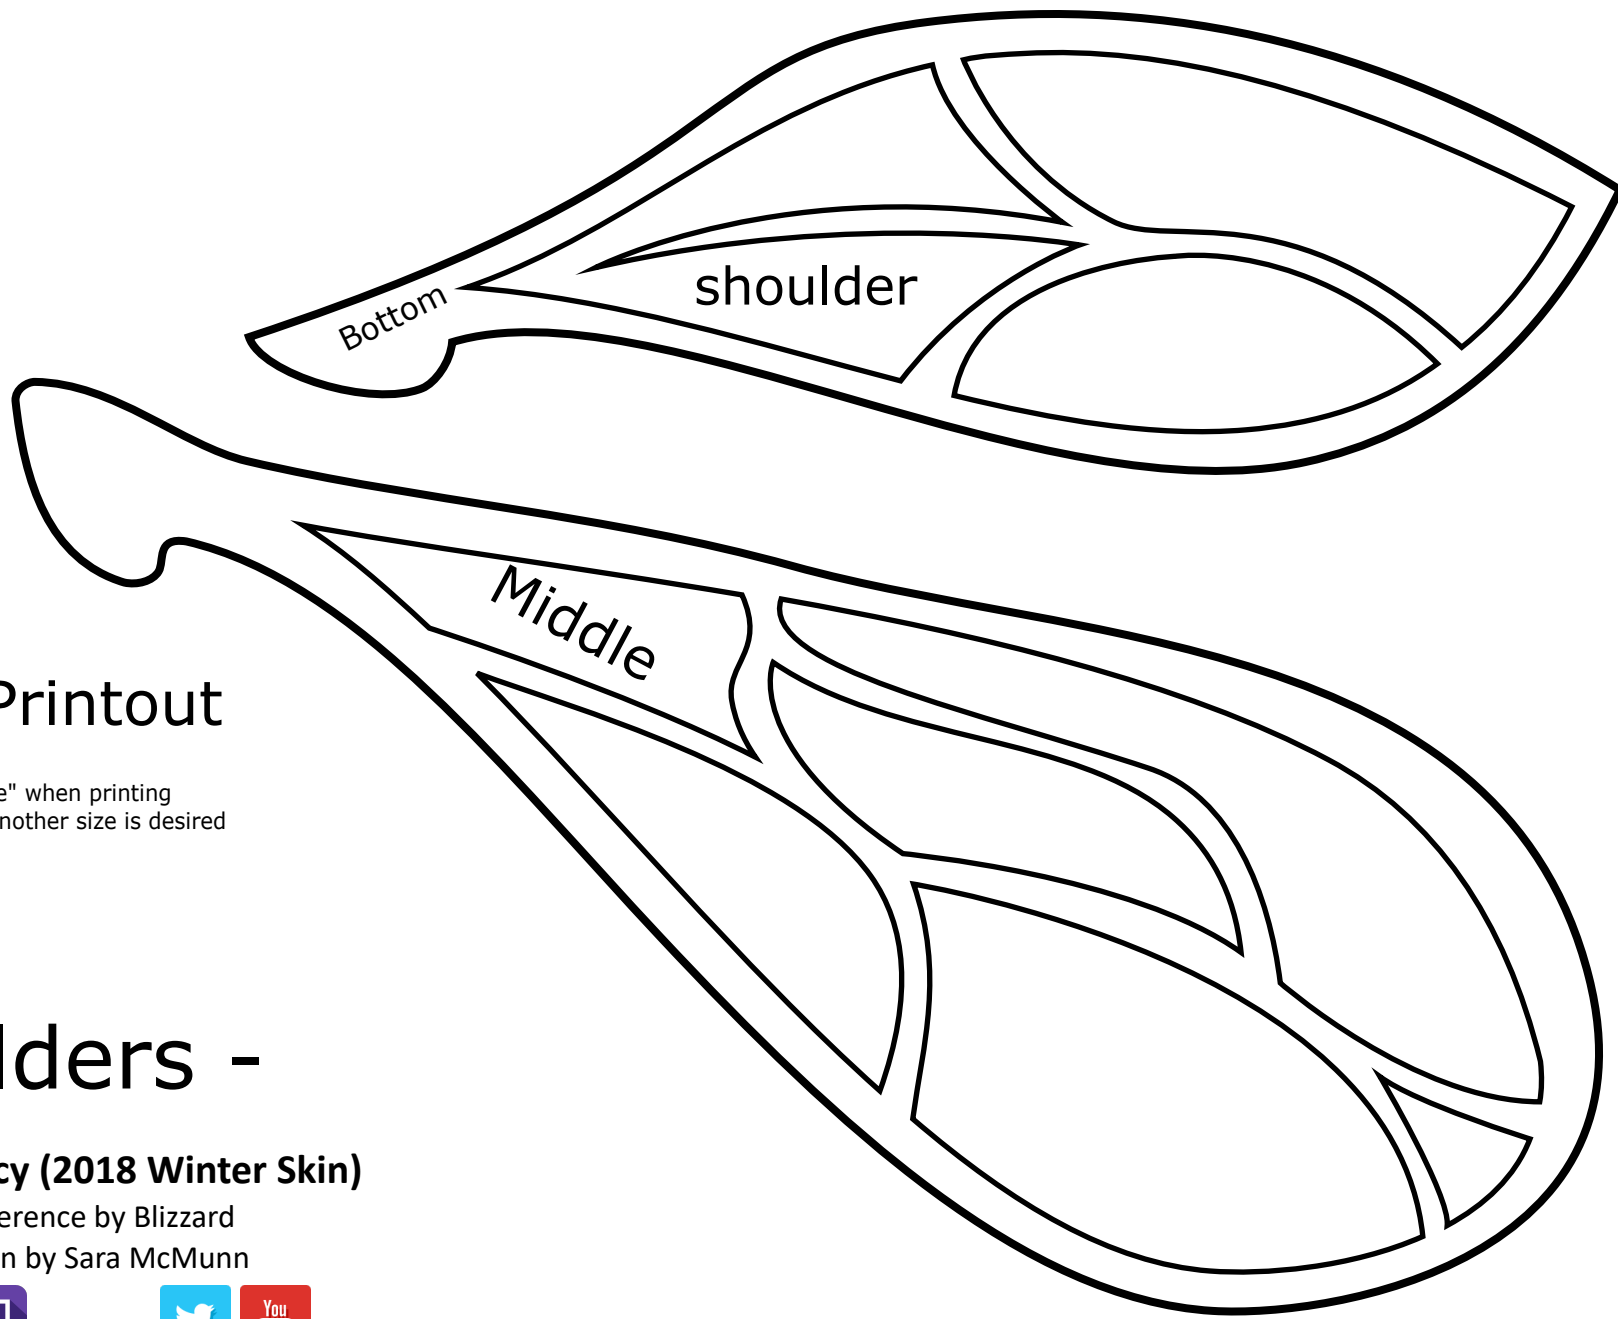

1:1 Size Printout

- Notes:
- Do NOT select "Fit to Page" when printing
 - No need to scale unless another size is desired
 - Adult size printout

- Shoulders -

shoulder

Sugar Plum Mercy (2018 Winter Skin)

Original Reference by Blizzard

Sugar Plum Mercy (2018 Winter Skin)

Original Reference by Blizzard
Vectors drawn by Sara McMunn

CestLaSara

Lasarabande

1:1 Size Printout

Notes:

- Do NOT select "Fit to Page" when printing
- No need to scale unless another size is desired
- Adult size printout

- Shoulders -

Sugar Plum Mercy (2018 Winter Skin)

Original Reference by Blizzard

Vectors drawn by Sara McMunn

CestLaSara

Lasarabande

Side helm map layout

1:1 Size Printout

- Notes:
- Do NOT select "Fit to Page" when printing
 - No need to scale unless another size is desired
 - Adult size printout

Sugar Plum Mercy (2018 Winter Skin)

Original Reference by Blizzard

Vectors drawn by Sara McMunn