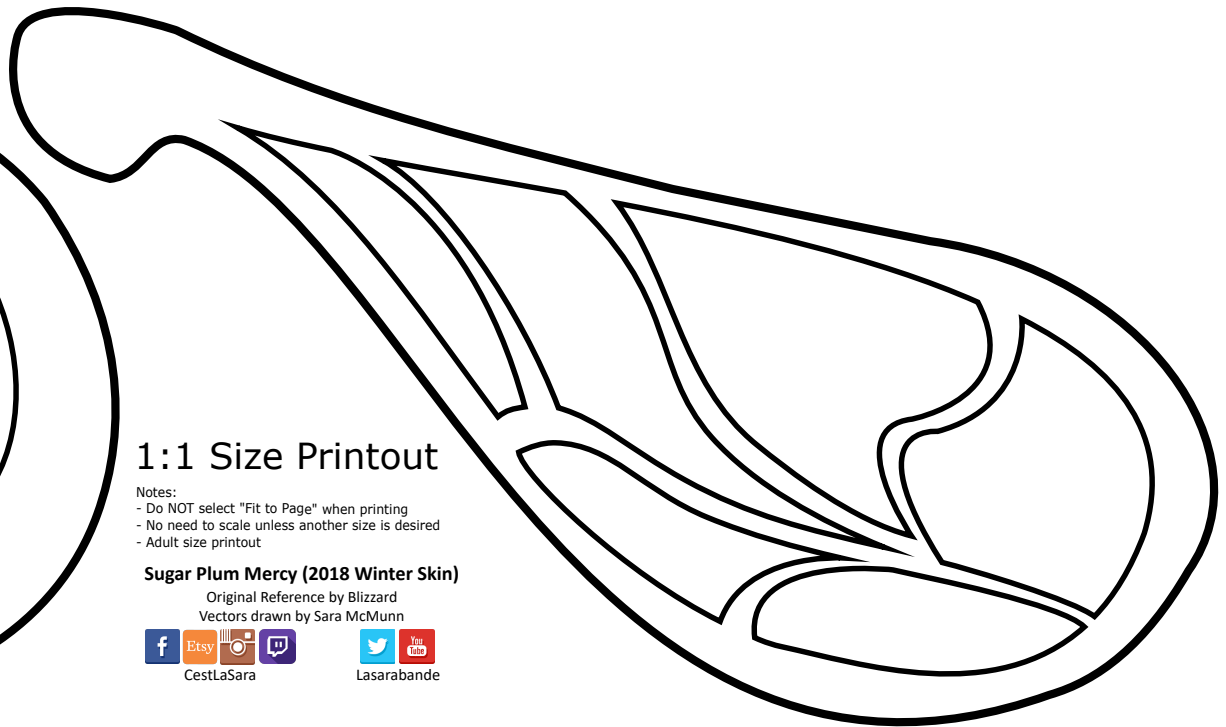

- Shoulders -

Sugar Plum Mercy (2018 Winter Skin)

Original Reference by Blizzard

Vectors drawn by Sara McMunn

CestLaSara

Lasarabande

Side helm map layout

1:1 Size Printout

- Notes:
- Do NOT select "Fit to Page" when printing
 - No need to scale unless another size is desired
 - Adult size printout

Sugar Plum Mercy (2018 Winter Skin)

Original Reference by Blizzard

Vectors drawn by Sara McMunn

CestLaSara

Lasarabande

1:1 Size Printout

- Notes:
- Do NOT select "Fit to Page" when printing
 - No need to scale unless another size is desired
 - Adult size printout

Sugar Plum Mercy (2018 Winter Skin)
Original Reference by Blizzard
Vectors drawn by Sara McMunn