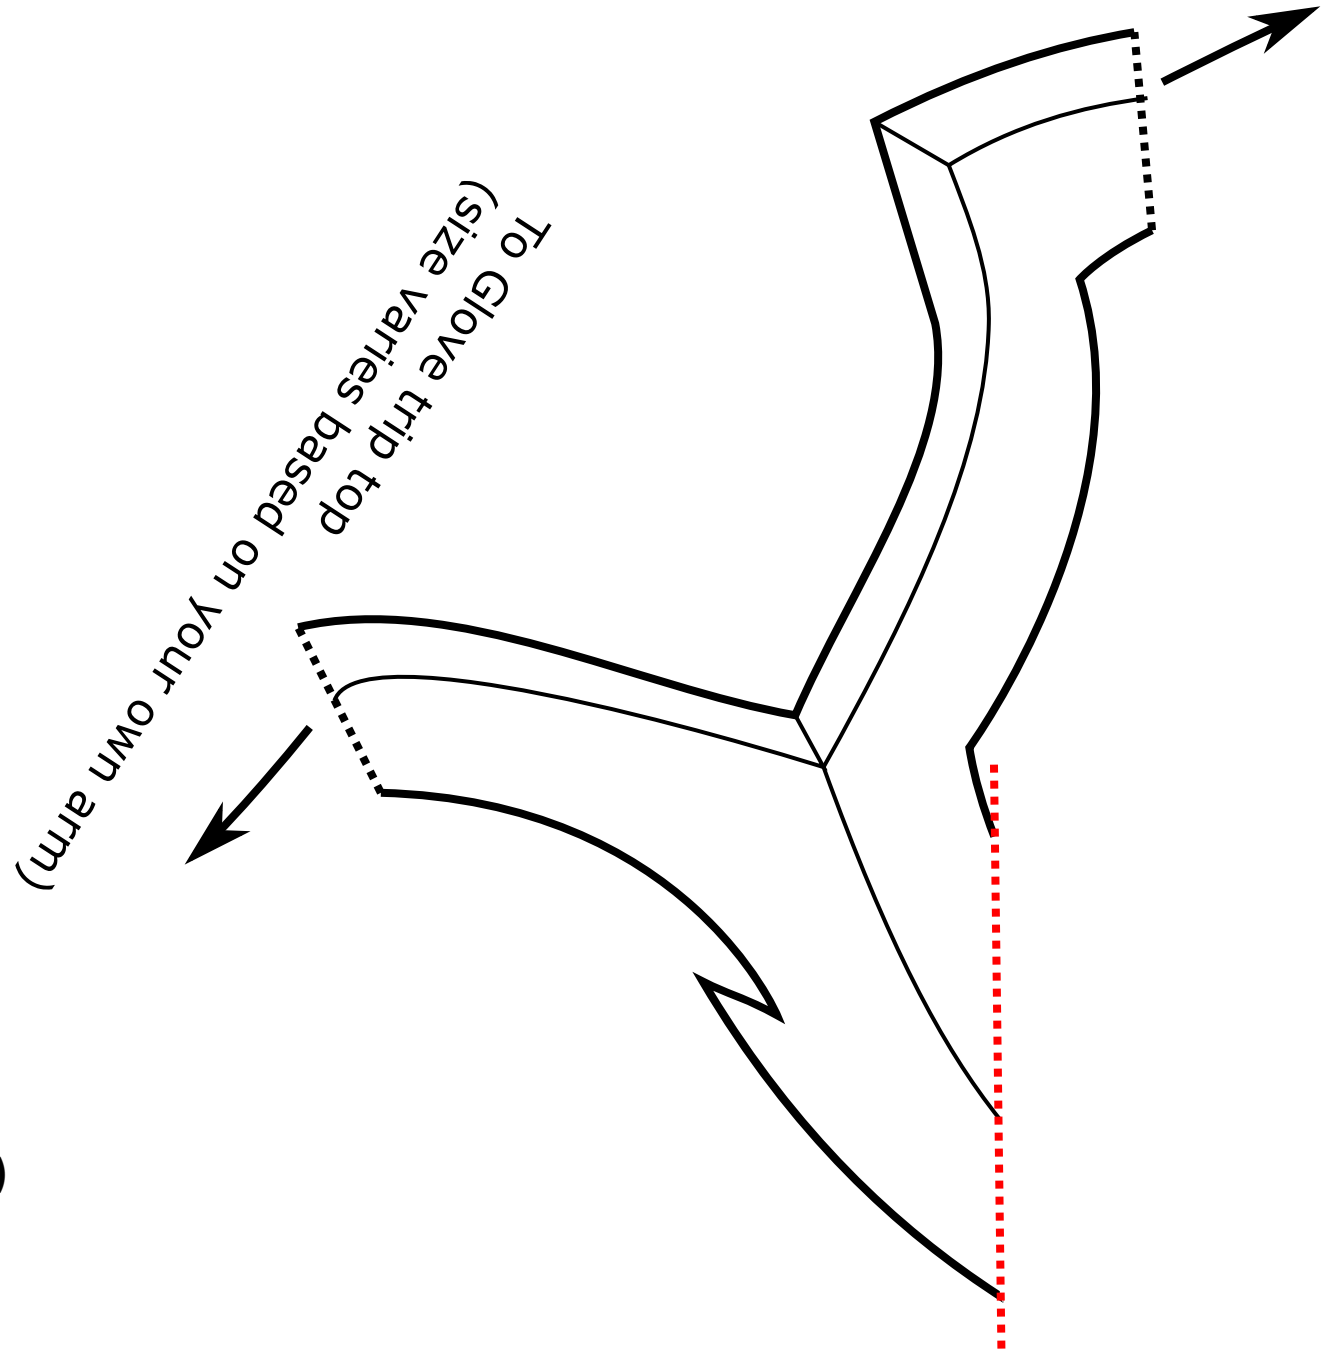

Vectors drawn by Sara McMunn

CestLaSara

Lasarabande

1:1 Size Printout

- Notes:
- Do NOT select "Fit to Page" when printing
 - No need to scale unless another size is desired
 - Adult size printout

- Shoulders -

Sugar Plum Mercy (2018 Winter Skin)

Original Reference by Blizzard
Vectors drawn by Sara McMunn

CestLaSara

Lasarabande

1:1 Size Printout

Notes:

- Do NOT select "Fit to Page" when printing
- No need to scale unless another size is desired
- Adult size printout

- Shoulders -

Sugar Plum Mercy (2018 Winter Skin)

Original Reference by Blizzard

Vectors drawn by Sara McMunn

CestLaSara

Lasarabande

Side helm map layout

1:1 Size Printout

- Notes:
- Do NOT select "Fit to Page" when printing
 - No need to scale unless another size is desired
 - Adult size printout

Sugar Plum Mercy (2018 Winter Skin)

Original Reference by Blizzard

Vectors drawn by Sara McMunn