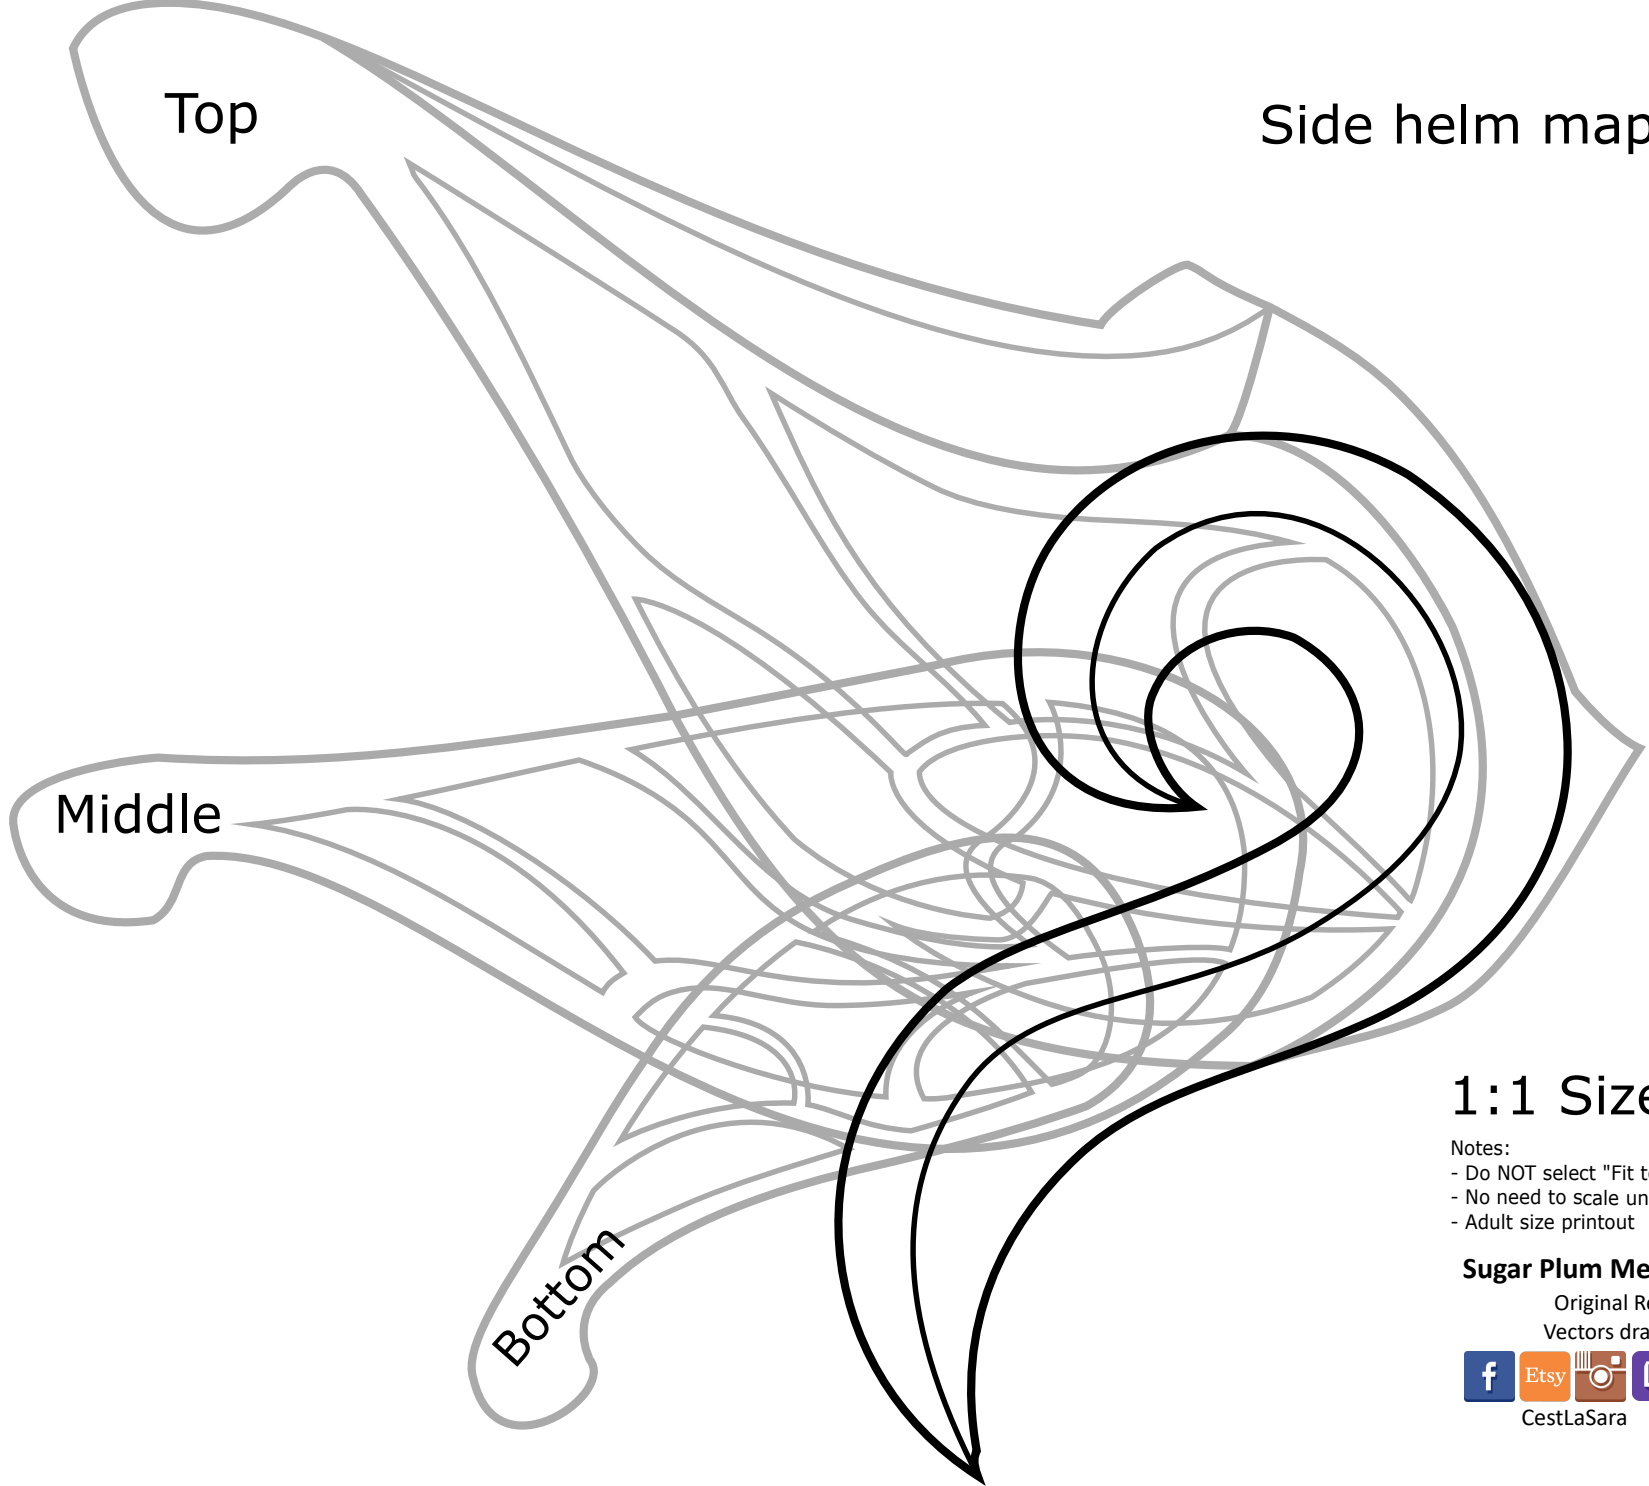

Sugar Plum Mercy (2018 Winter Skin)

Original Reference by Blizzard
Vectors drawn by Sara McMunn

CestLaSara

Lasarabande

1:1 Size Printout

Notes:

- Do NOT select "Fit to Page" when printing
- No need to scale unless another size is desired
- Adult size printout

- Shoulders -

Sugar Plum Mercy (2018 Winter Skin)

Original Reference by Blizzard

Vectors drawn by Sara McMunn

CestLaSara

Lasarabande

Side helm map layout

1:1 Size Printout

- Notes:
- Do NOT select "Fit to Page" when printing
 - No need to scale unless another size is desired
 - Adult size printout

Sugar Plum Mercy (2018 Winter Skin)

Original Reference by Blizzard

Vectors drawn by Sara McMunn

CestLaSara

Lasarabande

1:1 Size Printout

- Notes:
- Do NOT select "Fit to Page" when printing
 - No need to scale unless another size is desired
 - Adult size printout

Sugar Plum Mercy (2018 Winter Skin)
Original Reference by Blizzard
Vectors drawn by Sara McMunn