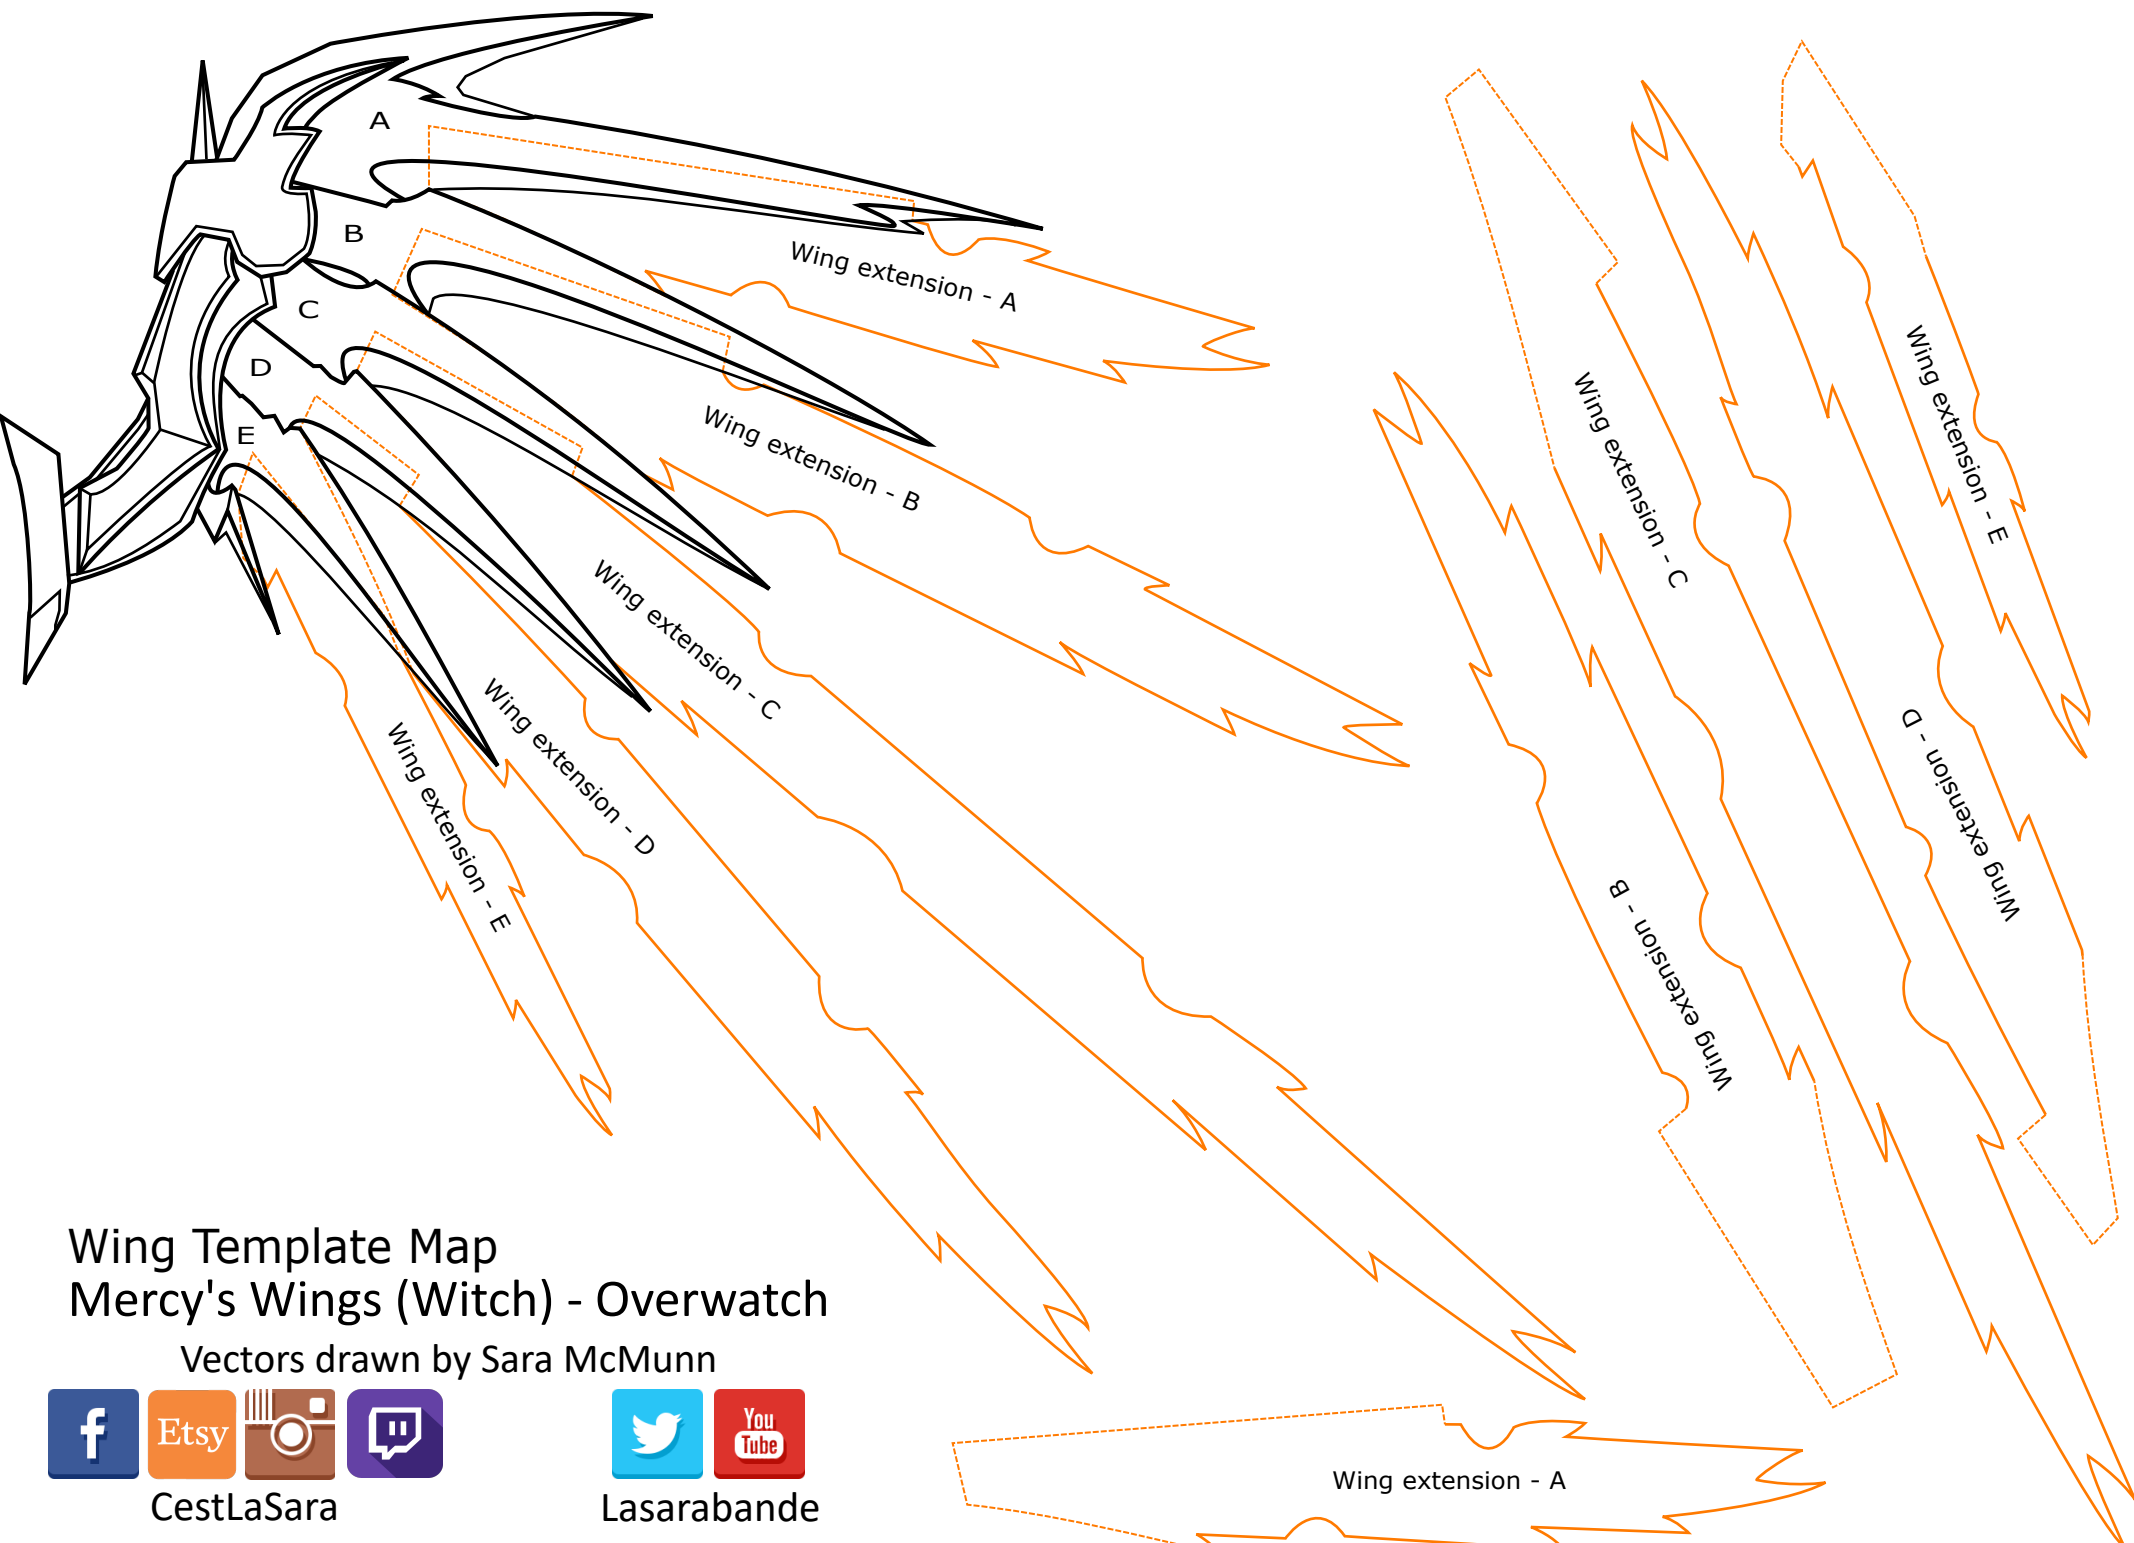

Witch Mercy (2016 Halloween Skin) Print Scale Chart

For use with C'est La Sara Cosplay Patterns Only

For this particular pattern, make sure BOTH pages are using the SAME scale %!!

What percent % should I increase the picture size to when printing? See the green column!

*Recommended for adult size (Mercy 1:1 scale)

MERCY'S WINGS (WITCH) - OVERWATCH

Vectors drawn by Sara McMunn

CestLaSara

Lasarabande

Wing Template Map
Mercy's Wings (Witch) - Overwatch

Vectors drawn by Sara McMunn