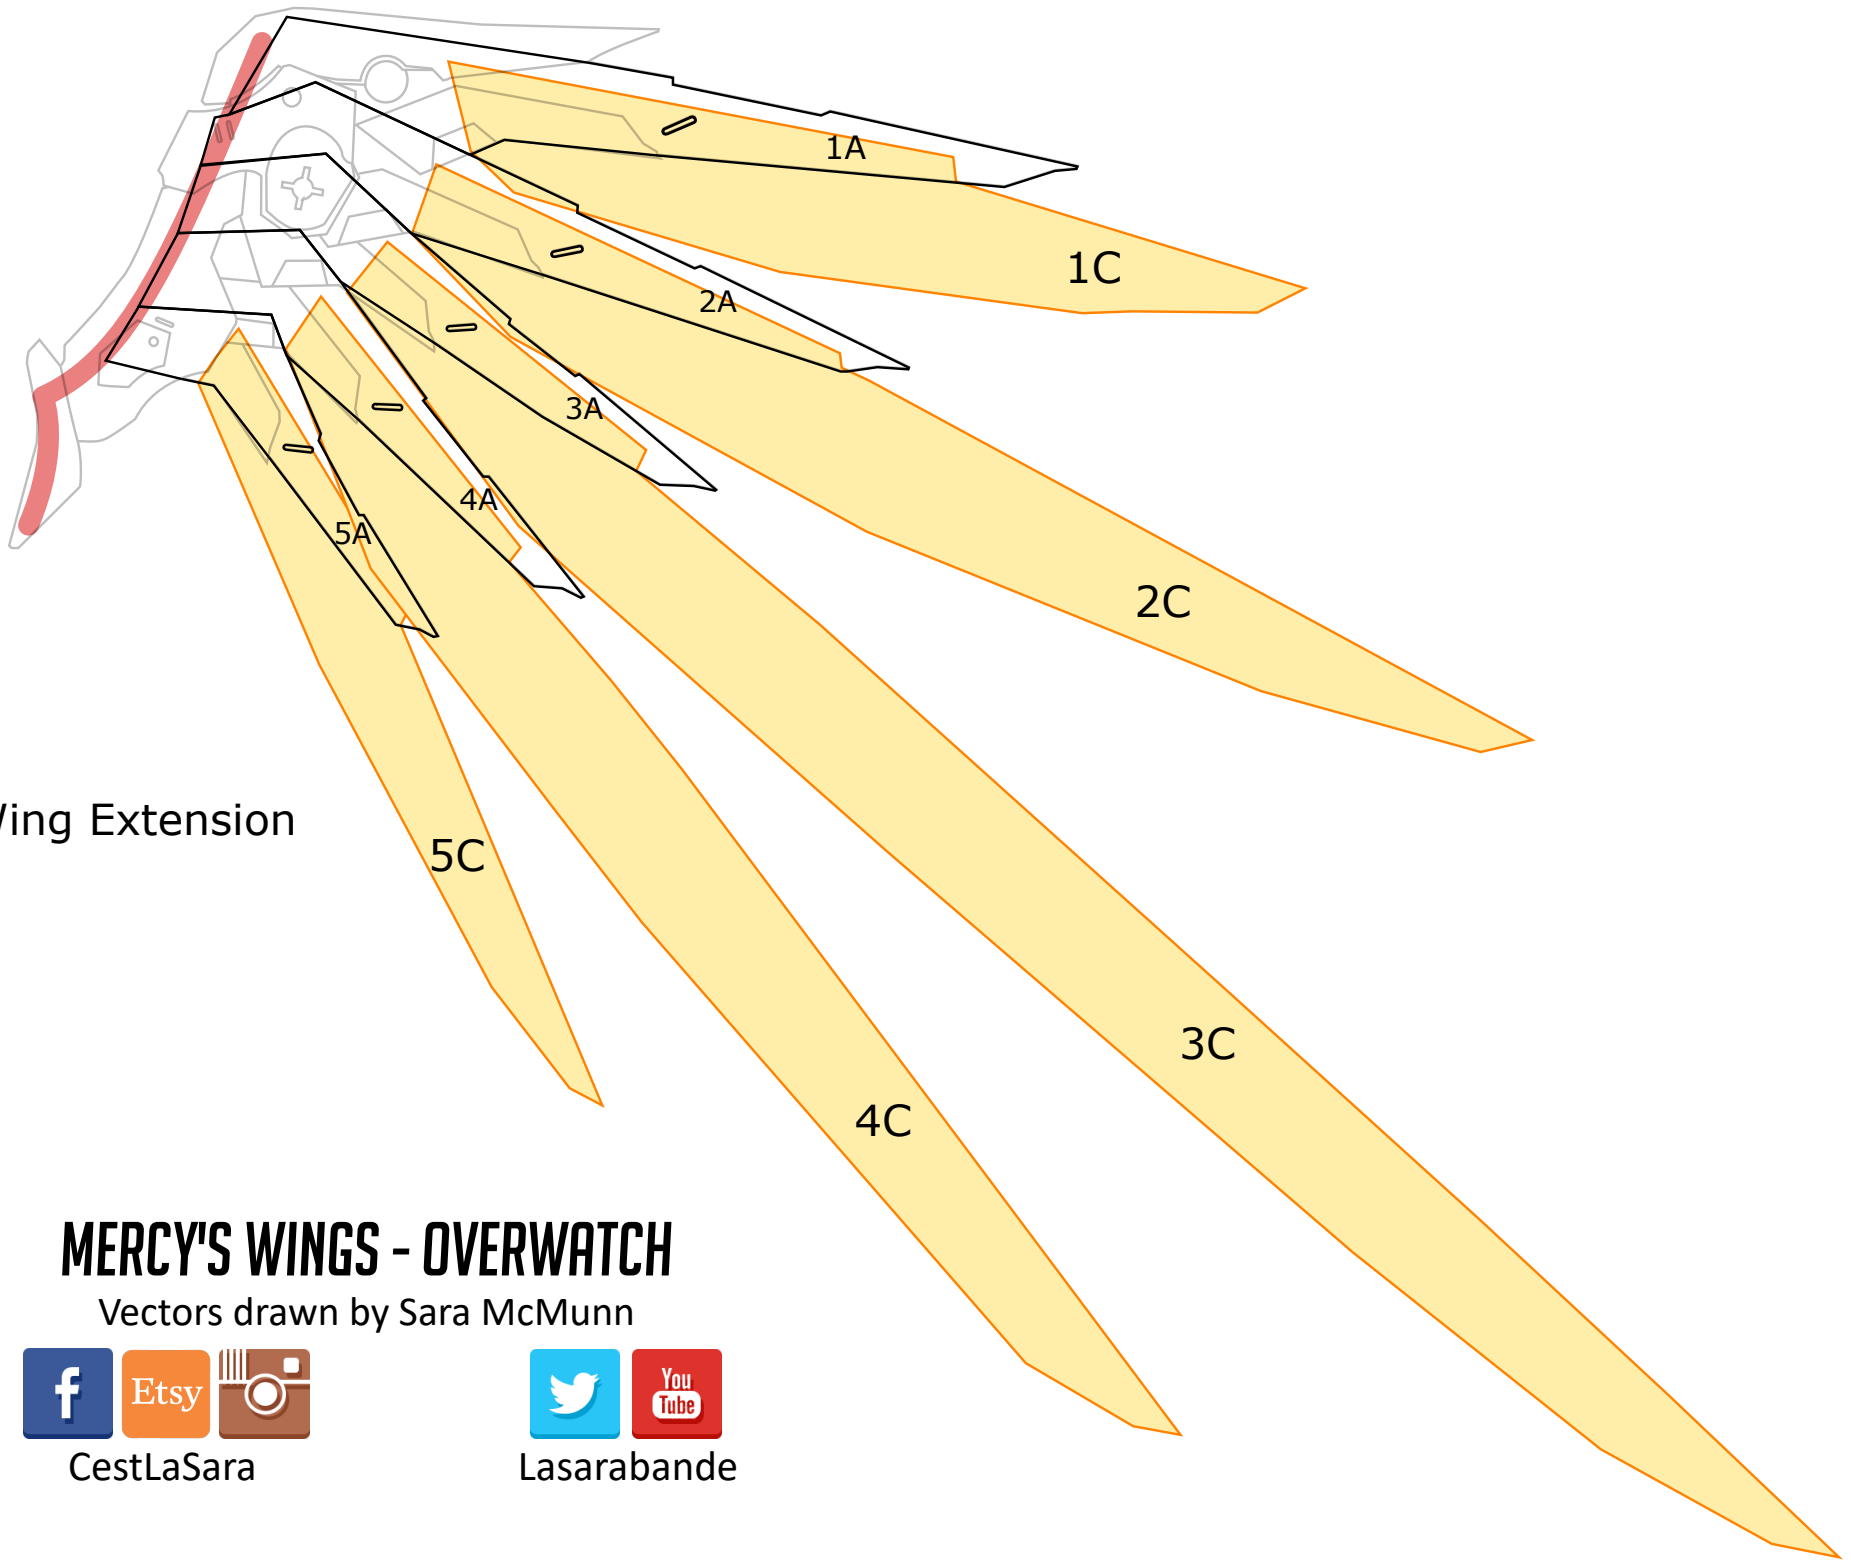

MERCY'S WINGS - OVERWATCH

Vectors drawn by Sara McMunn

CestLaSara

Lasarabande

Base view

Detail

MERCY'S WINGS - OVERWATCH

Vectors drawn by Sara McMunn

CestLaSara

Lasarabande

Base Wing Parts

MERCY'S WINGS - OVERWATCH

Vectors drawn by Sara McMunn
Original design by Blizzard

CestLaSara

Lasarabande

Wing Extension

MERCY'S WINGS - OVERWATCH

Vectors drawn by Sara McMunn

CestLaSara

Lasarabande

Wing Extension

MERCY'S WINGS - OVERWATCH

Vectors drawn by Sara McMunn

CestLaSara

Lasarabande

MERCY'S WINGS - OVERWATCH

Vectors drawn by Sara McMunn

CestLaSara

Lasarabande

Wings - Back View