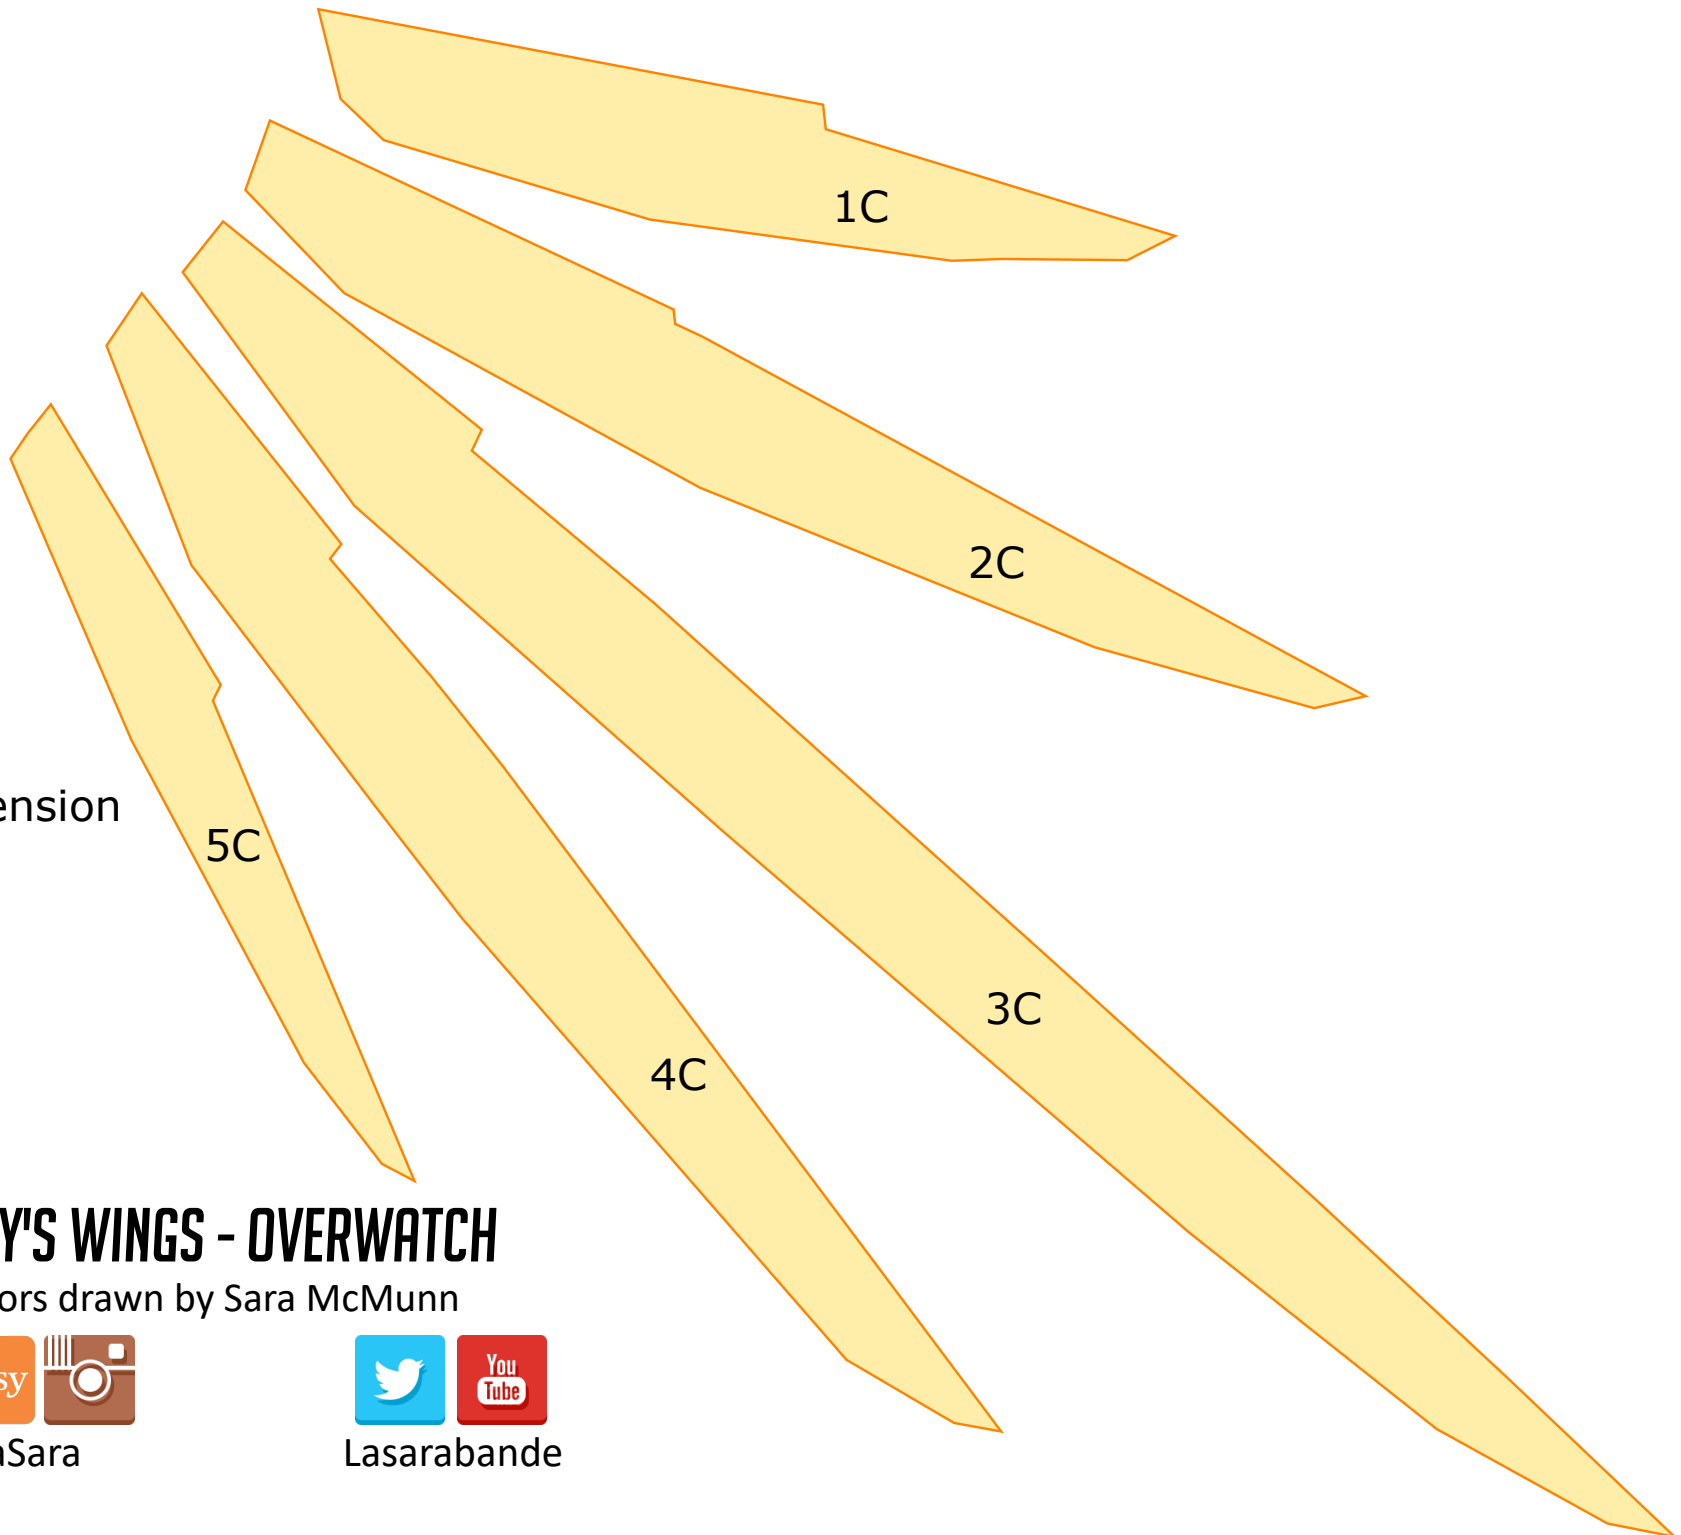

MERCY'S WINGS - OVERWATCH

Vectors drawn by Sara McMunn

CestLaSara

Lasarabande

Base view

Detail

MERCY'S WINGS - OVERWATCH

Vectors drawn by Sara McMunn

CestLaSara

Lasarabande

Base Wing Parts

MERCY'S WINGS - OVERWATCH

Vectors drawn by Sara McMunn
Original design by Blizzard

CestLaSara

Lasarabande

Wing Extension

MERCY'S WINGS - OVERWATCH

Vectors drawn by Sara McMunn

CestLaSara

Lasarabande

Wing Extension

MERCY'S WINGS - OVERWATCH

Vectors drawn by Sara McMunn

CestLaSara

Lasarabande

MERCY'S WINGS - OVERWATCH

Vectors drawn by Sara McMunn

CestLaSara

Lasarabande

Wings - Back View