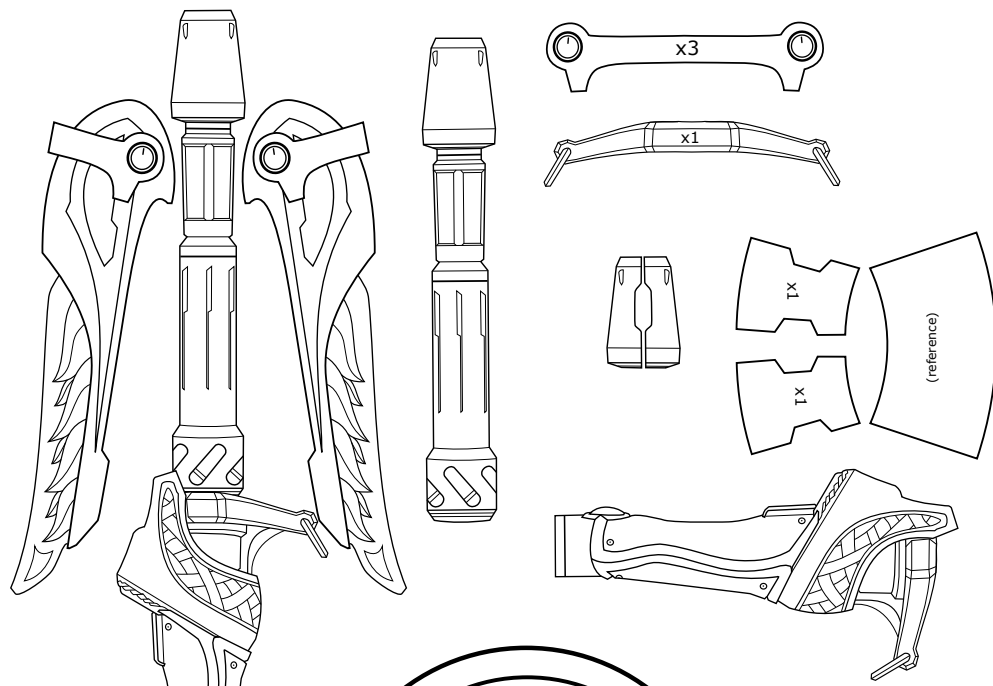

Valkyrie/Sigrun Mercy Weapon pack Print Scale Chart

For use with C'est La Sara Cosplay Patterns Only

Percent (%)	Staff Height (inches)	Staff Height (Feet, inches)	Staff Height (cm)
452	60	5'	152.4
460	61	5'1"	154.94
467	62	5'2"	157.48
475	63	5'3"	160.02
482	64	5'4"	162.56
490	65	5'5"	165.1
497	66	5'6"	167.64
505	67	5'7"	170.18
512	68	5'8"	172.72
520	69	5'9"	175.26
527	70	5'10"	177.8
535	71	5'11"	180.34
542	72	6'	182.88
549	73	6'1"	185.42
558	74	6'2"	187.96
565	75	6'3"	190.5
573	76	6'4"	193.04

Valkyrie/Sigrun Mercy's Weapons

Original 3d Models by Blizzard
 Vectors drawn by Sara McMunn

CestLaSara

Lasarabande