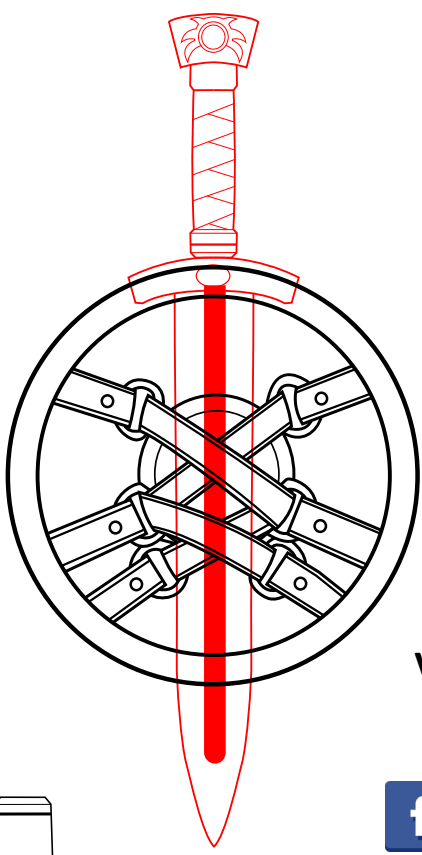

Valkyrie/Sigrun Mercy Weapon pack Print Scale Chart

For use with C'est La Sara Cosplay Patterns Only

Percent (%)	Staff Height (inches)	Staff Height (Feet, inches)	Staff Height (cm)
452	60	5'	152.4
460	61	5'1"	154.94
467	62	5'2"	157.48
475	63	5'3"	160.02
482	64	5'4"	162.56
490	65	5'5"	165.1
497	66	5'6"	167.64
505	67	5'7"	170.18
512	68	5'8"	172.72
520	69	5'9"	175.26
527	70	5'10"	177.8
535	71	5'11"	180.34
542	72	6'	182.88
549	73	6'1"	185.42
558	74	6'2"	187.96
565	75	6'3"	190.5
573	76	6'4"	193.04

Valkyrie/Sigrun Mercy's Weapons

Original 3d Models by Blizzard
 Vectors drawn by Sara McMunn

CestLaSara

Lasarabande