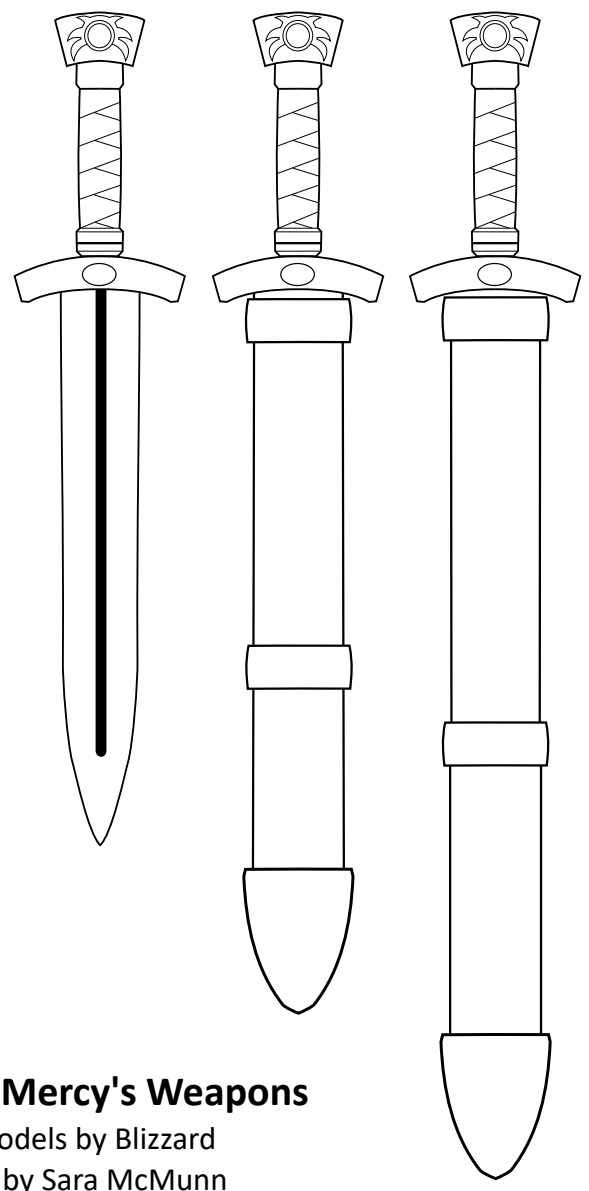

Valkyrie/Sigrun Mercy Weapon pack Print Scale Chart

For use with C'est La Sara Cosplay Patterns Only

Percent (%)	Staff Height (inches)	Staff Height (Feet, inches)	Staff Height (cm)
452	60	5'	152.4
460	61	5'1"	154.94
467	62	5'2"	157.48
475	63	5'3"	160.02
482	64	5'4"	162.56
490	65	5'5"	165.1
497	66	5'6"	167.64
505	67	5'7"	170.18
512	68	5'8"	172.72
520	69	5'9"	175.26
527	70	5'10"	177.8
535	71	5'11"	180.34
542	72	6'	182.88
549	73	6'1"	185.42
558	74	6'2"	187.96
565	75	6'3"	190.5
573	76	6'4"	193.04

Valkyrie/Sigrun Mercy's Weapons

Original 3d Models by Blizzard
 Vectors drawn by Sara McMunn

CestLaSara

Lasarabande