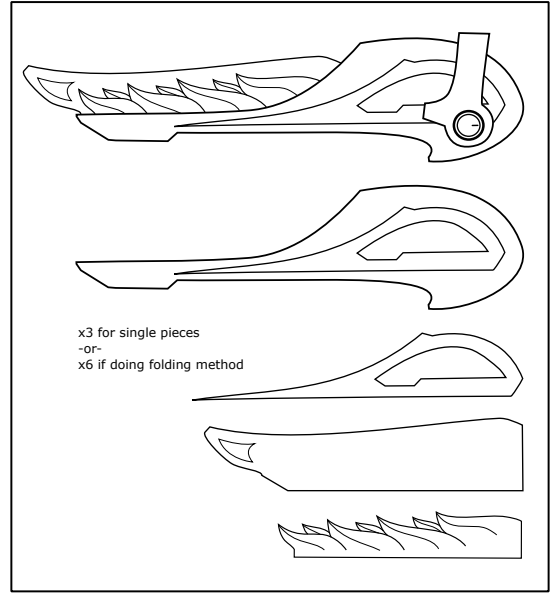

Valkyrie/Sigrun Mercy Weapon pack Print Scale Chart

For use with C'est La Sara Cosplay Patterns Only

Percent (%)	Staff Height (inches)	Staff Height (Feet, inches)	Staff Height (cm)
452	60	5'	152.4
460	61	5'1"	154.94
467	62	5'2"	157.48
475	63	5'3"	160.02
482	64	5'4"	162.56
490	65	5'5"	165.1
497	66	5'6"	167.64
505	67	5'7"	170.18
512	68	5'8"	172.72
520	69	5'9"	175.26
527	70	5'10"	177.8
535	71	5'11"	180.34
542	72	6'	182.88
549	73	6'1"	185.42
558	74	6'2"	187.96
565	75	6'3"	190.5
573	76	6'4"	193.04