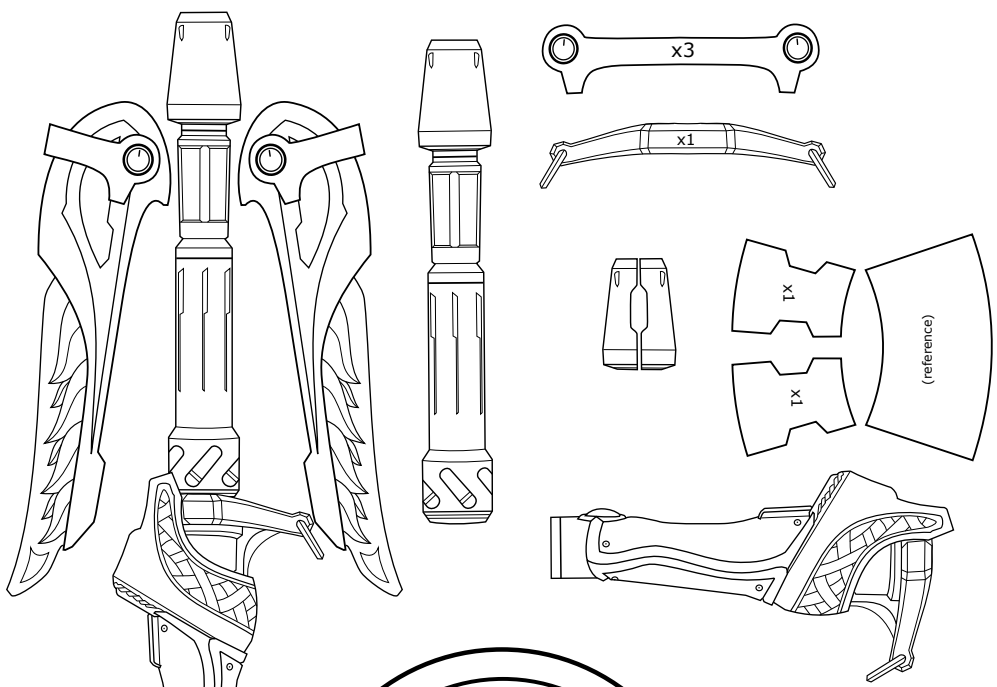

Valkyrie/Sigrun Mercy Weapon pack Print Scale Chart

For use with C'est La Sara Cosplay Patterns Only

Percent (%)	Staff Height (inches)	Staff Height (Feet, inches)	Staff Height (cm)
452	60	5'	152.4
460	61	5'1"	154.94
467	62	5'2"	157.48
475	63	5'3"	160.02
482	64	5'4"	162.56
490	65	5'5"	165.1
497	66	5'6"	167.64
505	67	5'7"	170.18
512	68	5'8"	172.72
520	69	5'9"	175.26
527	70	5'10"	177.8
535	71	5'11"	180.34
542	72	6'	182.88
549	73	6'1"	185.42
558	74	6'2"	187.96
565	75	6'3"	190.5
573	76	6'4"	193.04

Valkyrie/Sigrun Mercy's Weapons

Original 3d Models by Blizzard
 Vectors drawn by Sara McMunn

CestLaSara

Lasarabande