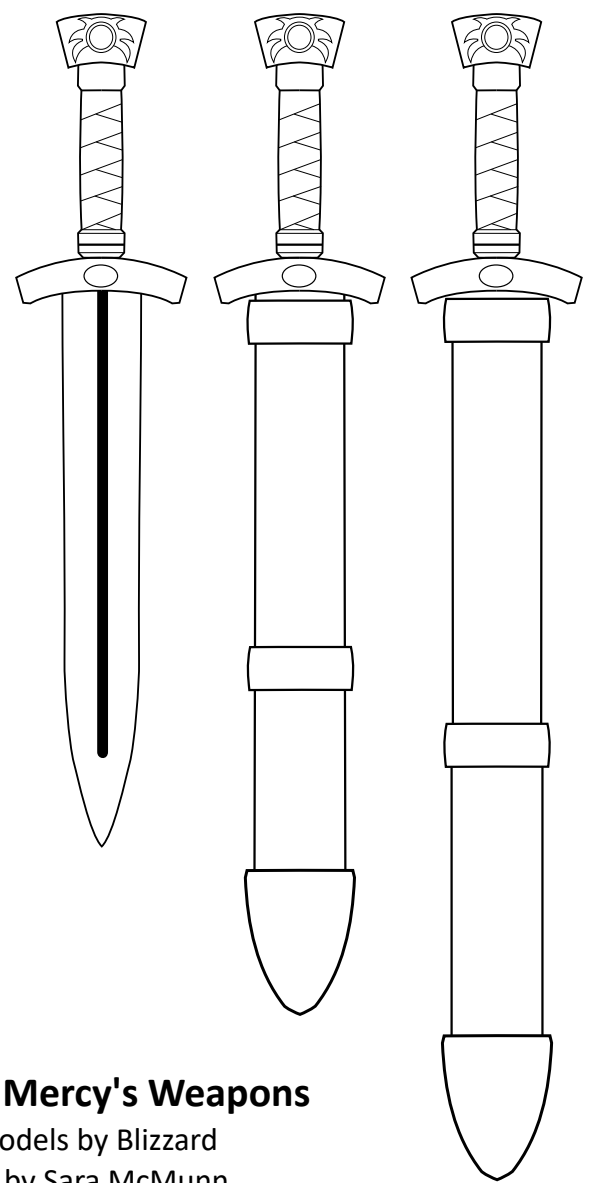

Valkyrie/Sigrun Mercy Weapon pack Print Scale Chart

For use with C'est La Sara Cosplay Patterns Only

Percent (%)	Staff Height (inches)	Staff Height (Feet, inches)	Staff Height (cm)
452	60	5'	152.4
460	61	5'1"	154.94
467	62	5'2"	157.48
475	63	5'3"	160.02
482	64	5'4"	162.56
490	65	5'5"	165.1
497	66	5'6"	167.64
505	67	5'7"	170.18
512	68	5'8"	172.72
520	69	5'9"	175.26
527	70	5'10"	177.8
535	71	5'11"	180.34
542	72	6'	182.88
549	73	6'1"	185.42
558	74	6'2"	187.96
565	75	6'3"	190.5
573	76	6'4"	193.04

Valkyrie/Sigrun Mercy's Weapons

Original 3d Models by Blizzard
 Vectors drawn by Sara McMunn

CestLaSara

Lasarabande