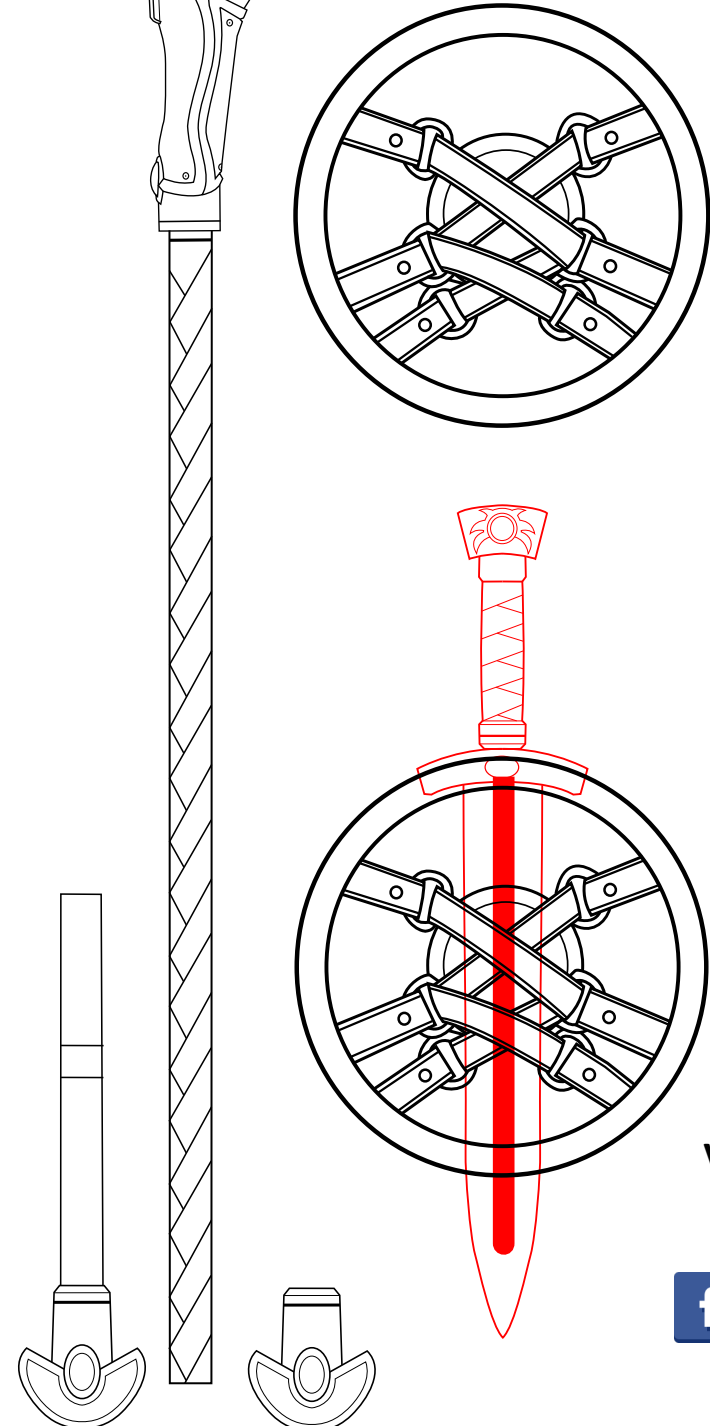

Valkyrie/Sigrun Mercy Weapon pack Print Scale Chart

For use with C'est La Sara Cosplay Patterns Only

Percent (%)	Staff Height (inches)	Staff Height (Feet, inches)	Staff Height (cm)
452	60	5'	152.4
460	61	5'1"	154.94
467	62	5'2"	157.48
475	63	5'3"	160.02
482	64	5'4"	162.56
490	65	5'5"	165.1
497	66	5'6"	167.64
505	67	5'7"	170.18
512	68	5'8"	172.72
520	69	5'9"	175.26
527	70	5'10"	177.8
535	71	5'11"	180.34
542	72	6'	182.88
549	73	6'1"	185.42
558	74	6'2"	187.96
565	75	6'3"	190.5
573	76	6'4"	193.04

Valkyrie/Sigrun Mercy's Weapons

Original 3d Models by Blizzard
 Vectors drawn by Sara McMunn

CestLaSara

Lasarabande