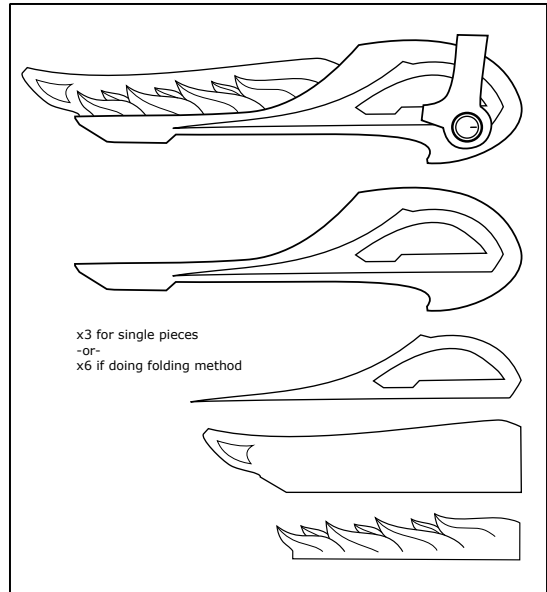

Valkyrie/Sigrun Mercy Weapon pack Print Scale Chart

For use with C'est La Sara Cosplay Patterns Only

Percent (%)	Staff Height (inches)	Staff Height (Feet, inches)	Staff Height (cm)
452	60	5'	152.4
460	61	5'1"	154.94
467	62	5'2"	157.48
475	63	5'3"	160.02
482	64	5'4"	162.56
490	65	5'5"	165.1
497	66	5'6"	167.64
505	67	5'7"	170.18
512	68	5'8"	172.72
520	69	5'9"	175.26
527	70	5'10"	177.8
535	71	5'11"	180.34
542	72	6'	182.88
549	73	6'1"	185.42
558	74	6'2"	187.96
565	75	6'3"	190.5
573	76	6'4"	193.04