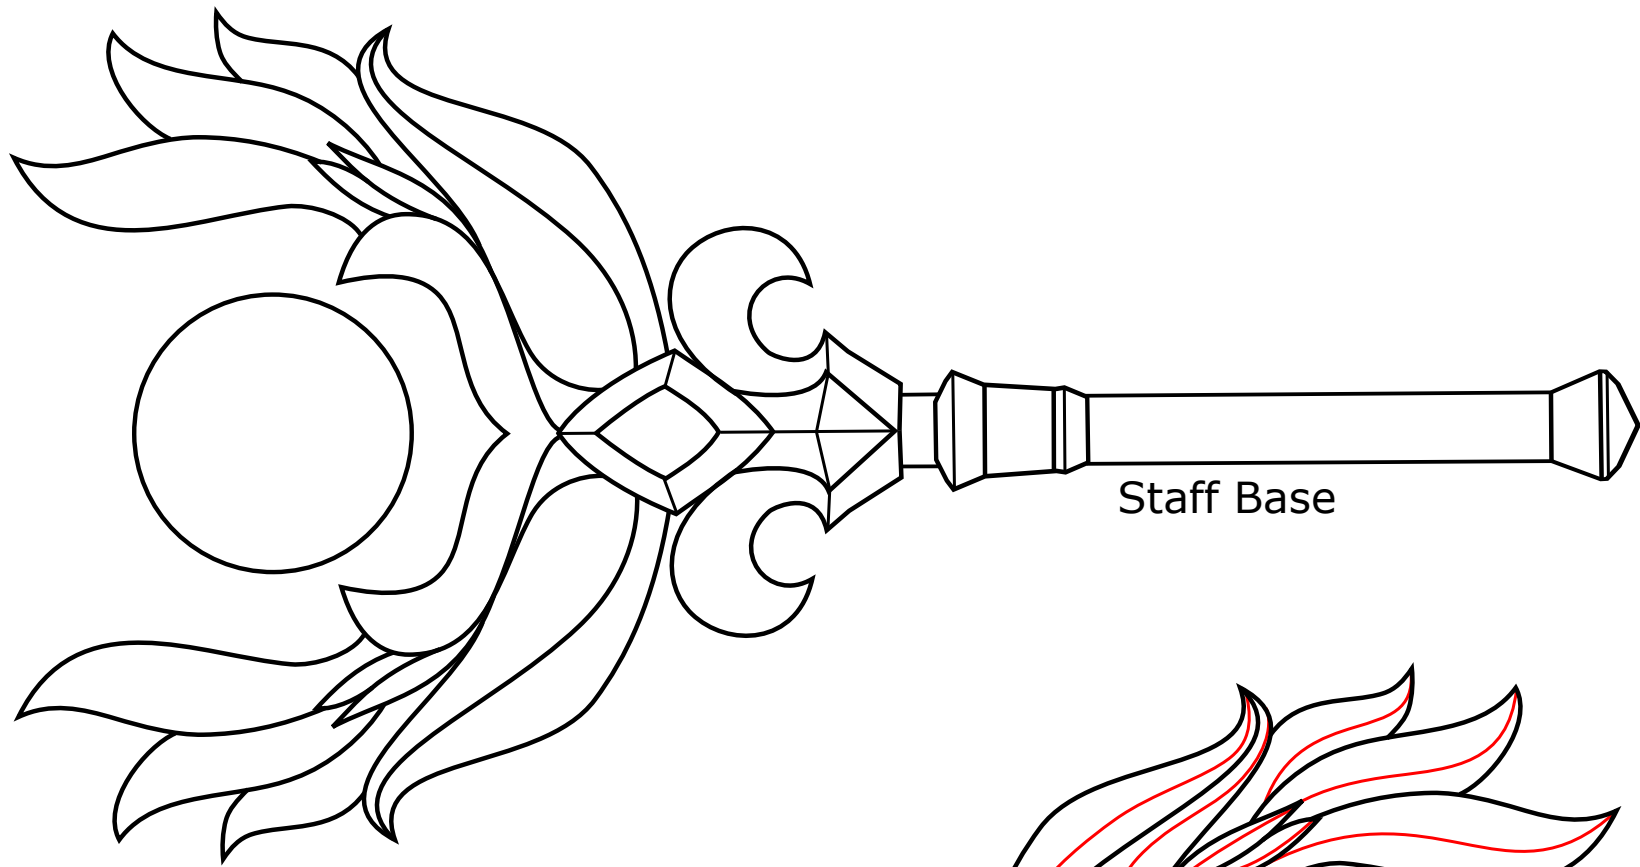

Orb  
Alternate view

Orb  
Alternate view

Staff Base

Detail

### Lunar Li Ming's Staff and Orb

Vectors drawn by Sara McMunn

CestLaSara

Lasarabande