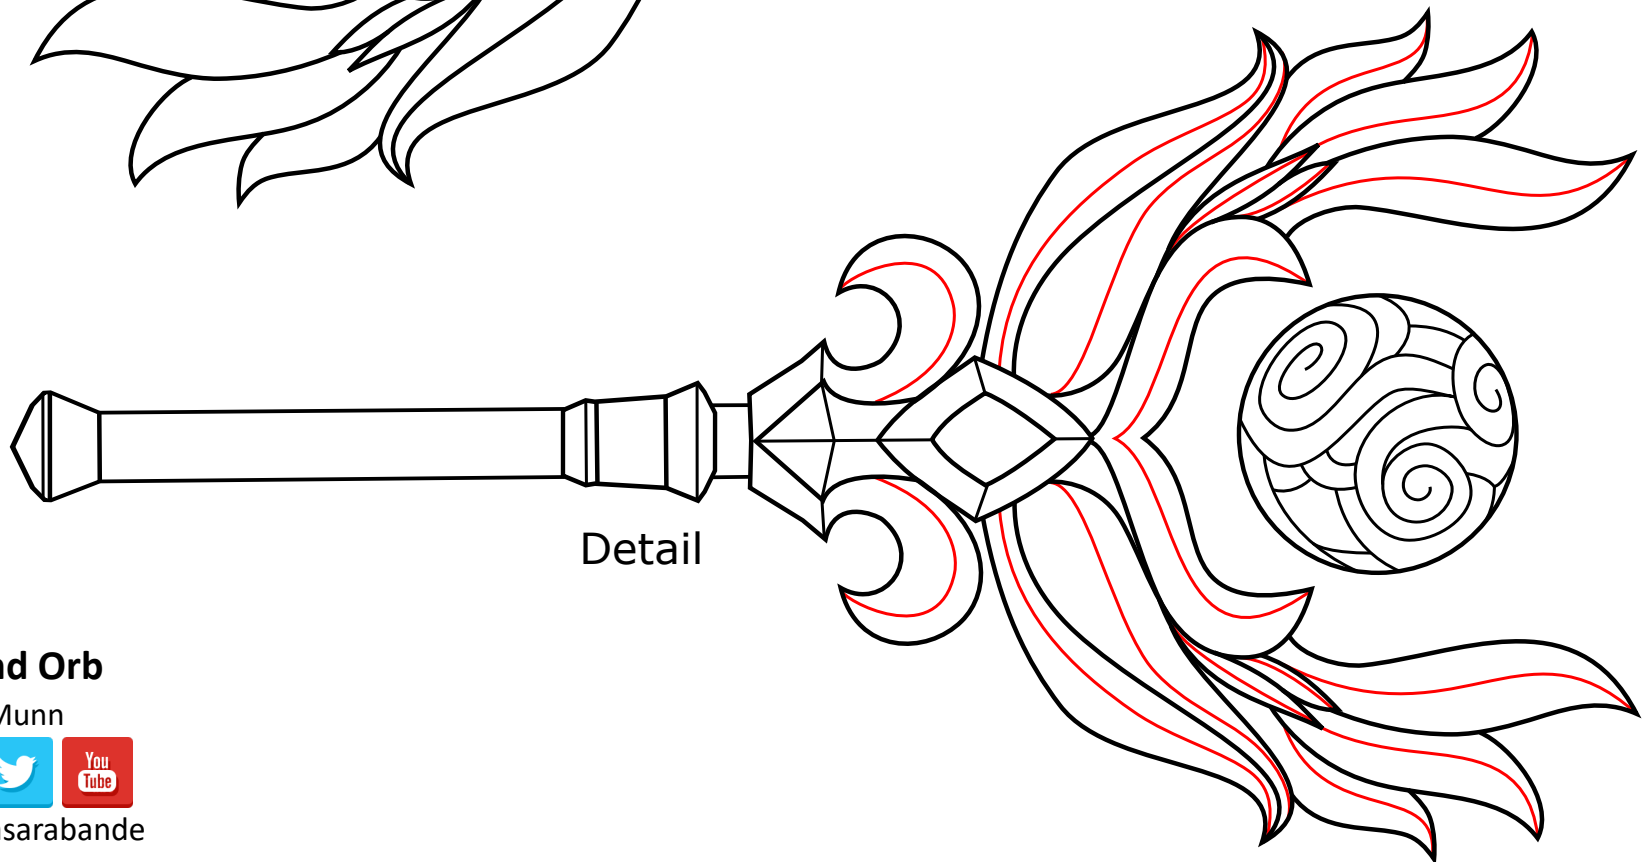

Orb  
Alternate view

Orb  
Alternate view

Staff Base

Detail

### Lunar Li Ming's Staff and Orb

Vectors drawn by Sara McMunn

CestLaSara

Lasarabande