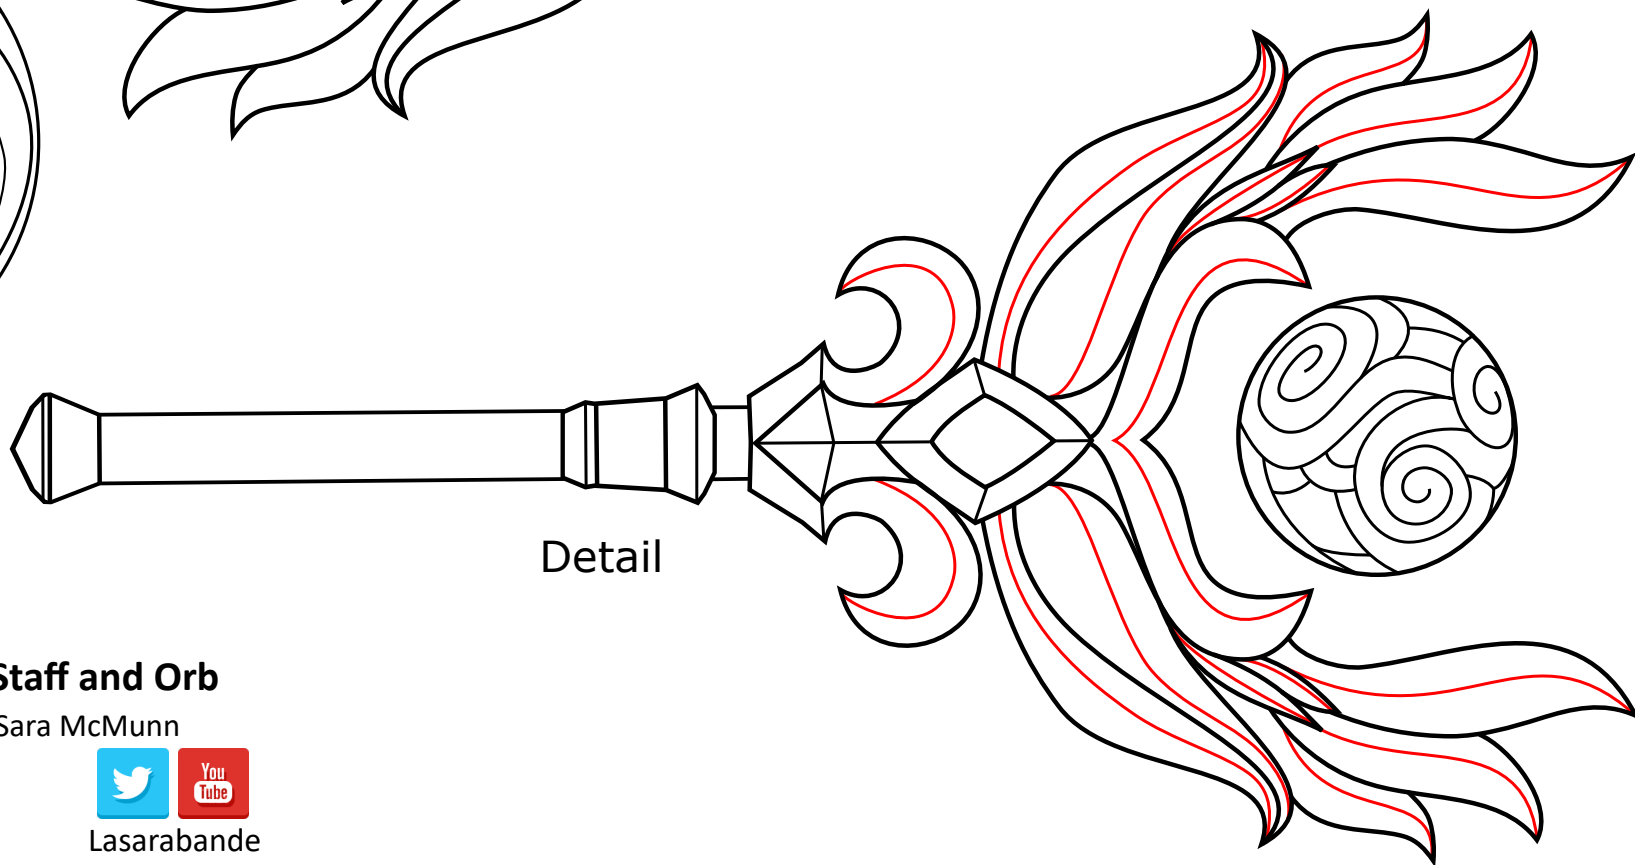

Orb  
Alternate view

Staff Base

Orb  
Alternate view

Detail

## Lunar Li Ming's Staff and Orb

Vectors drawn by Sara McMunn

CestLaSara

Lasarabande