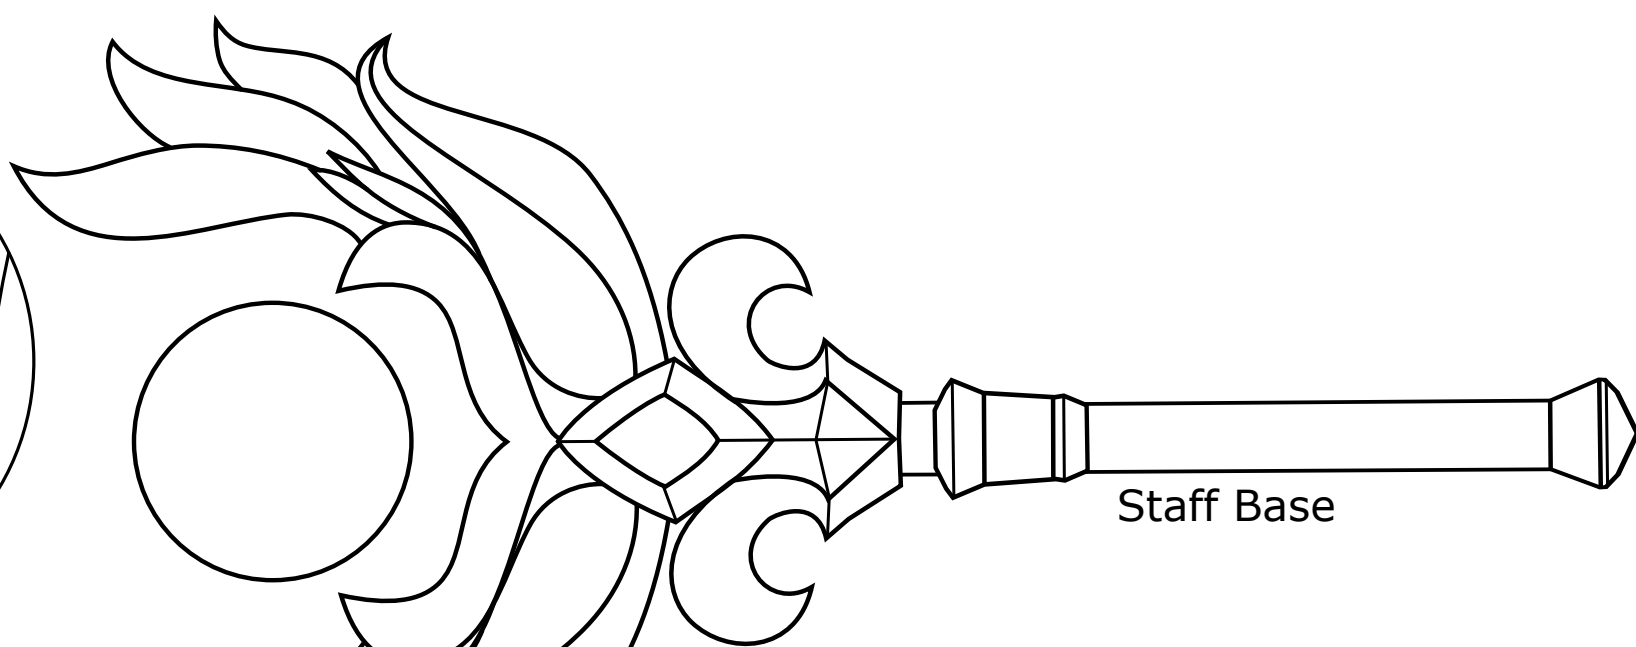

Orb  
Alternate view

Staff Base

Orb  
Alternate view

Detail

## Lunar Li Ming's Staff and Orb

Vectors drawn by Sara McMunn

CestLaSara

Lasarabande